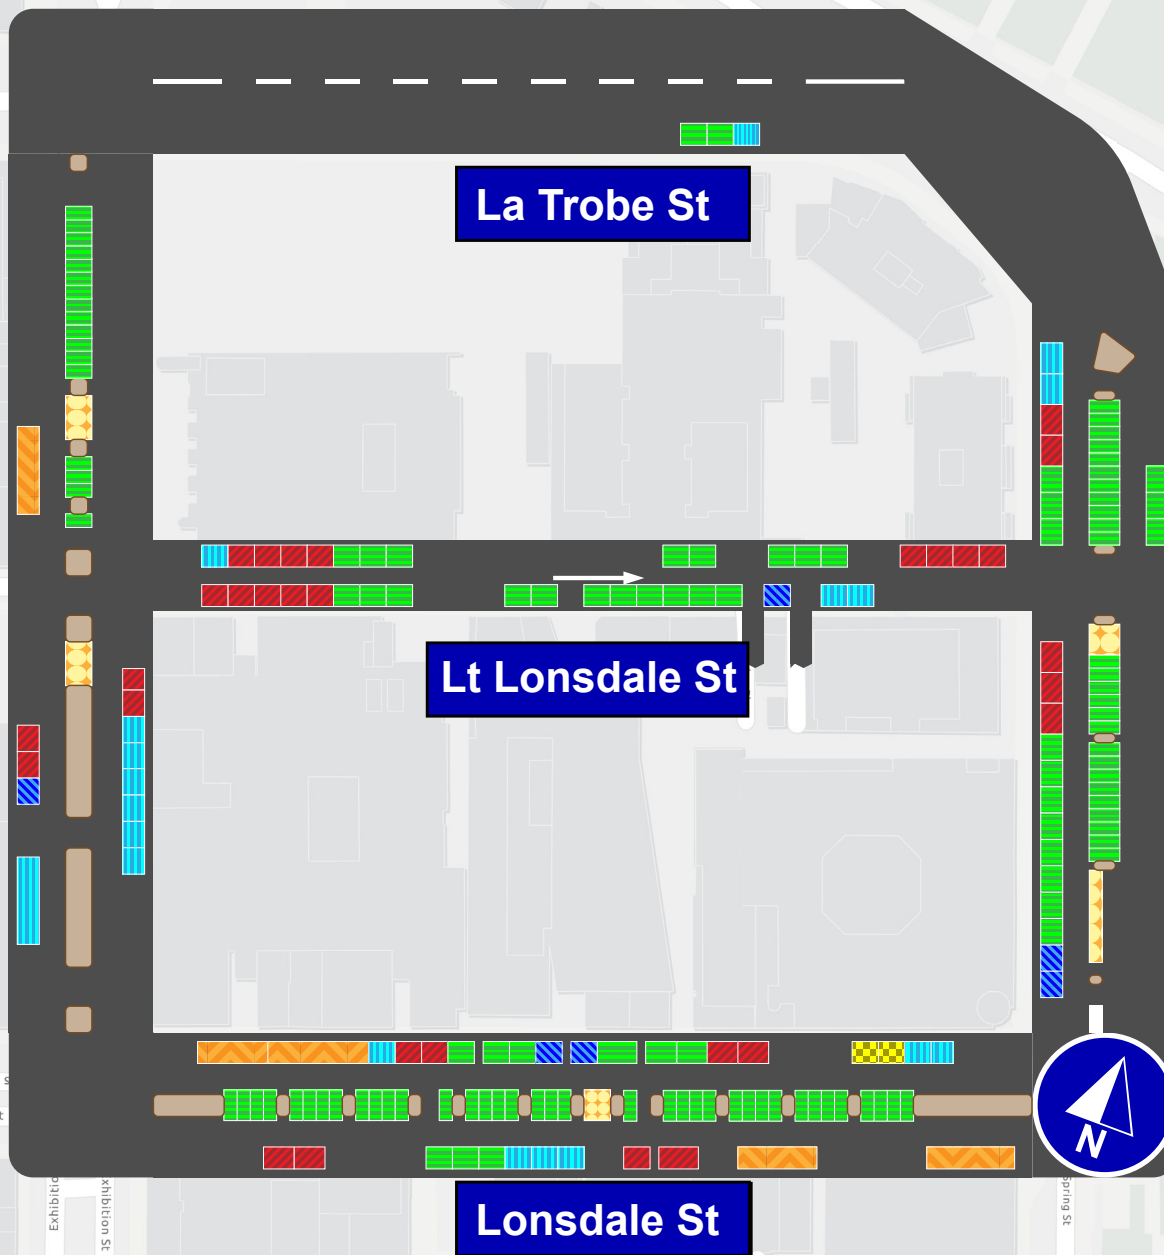

Section two, block – La Trobe Street, Spring Street, Lonsdale Street, Exhibition Street

LEGEND

-  Pick Up/ Drop Off
-  Metered Bay
-  Loading Zone
-  Accessible Bay
-  Motorcycle Bay
-  PTV Bus Zone
-  Taxi Bay