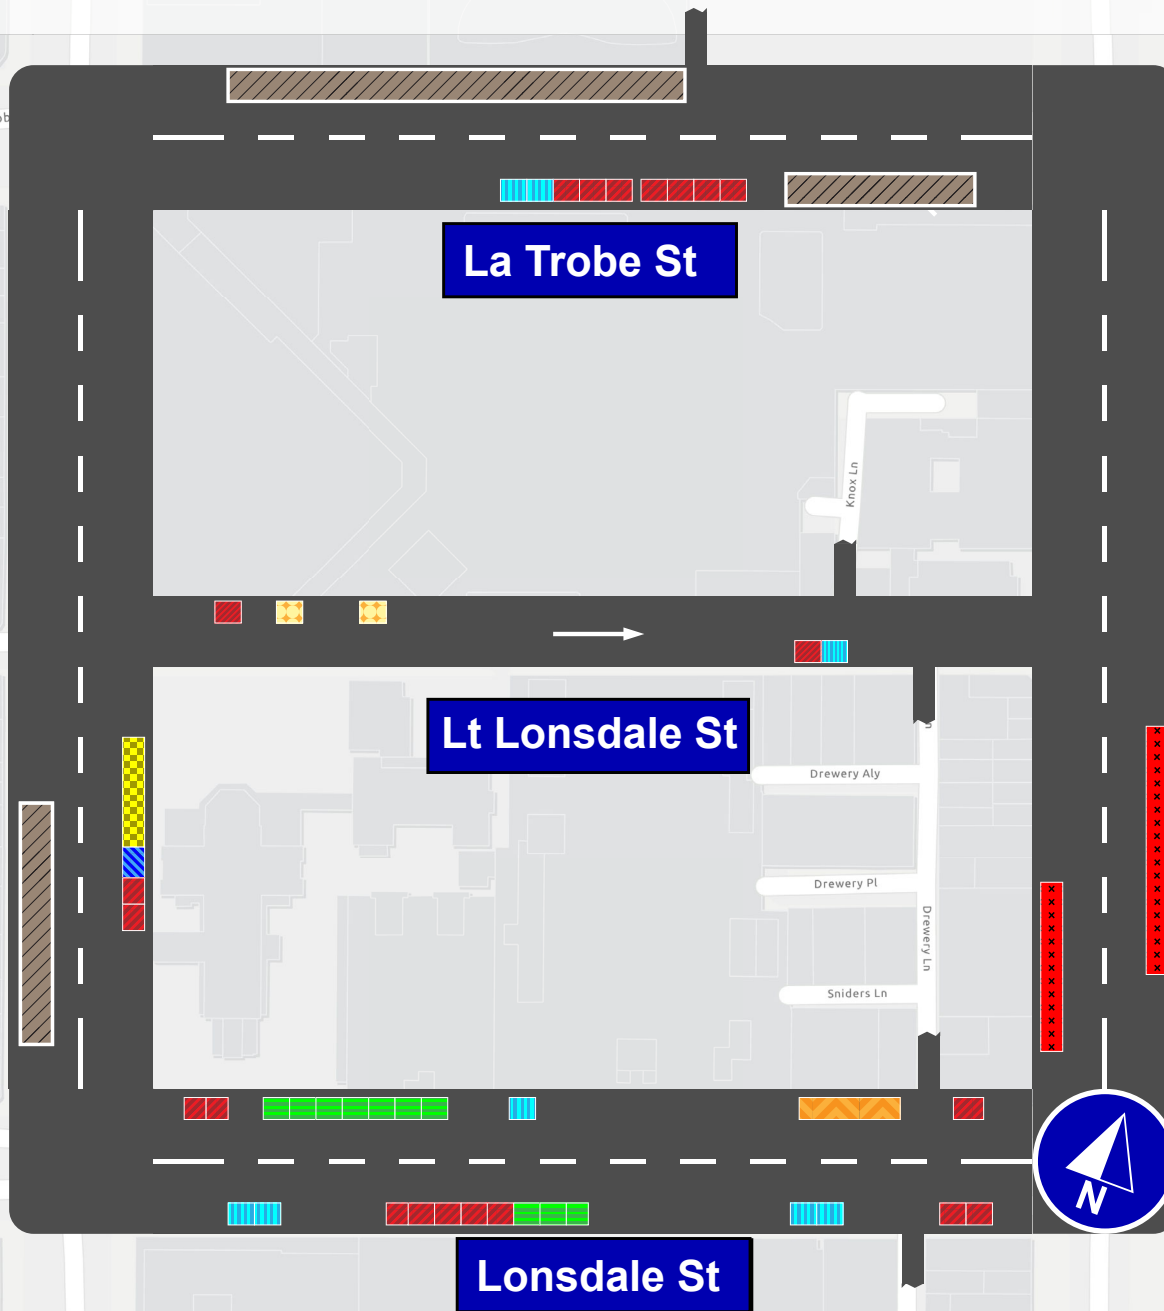

Section two, block – La Trobe Street, Swanston Street, Lonsdale Street, Elizabeth Street

LEGEND

-  Pick Up/ Drop Off
-  Metered Bay
-  Loading Zone
-  Accessible Bay
-  Motorcycle Bay
-  PTV Bus Zone
-  Authorised Vehicle Parking
-  Construction Zone