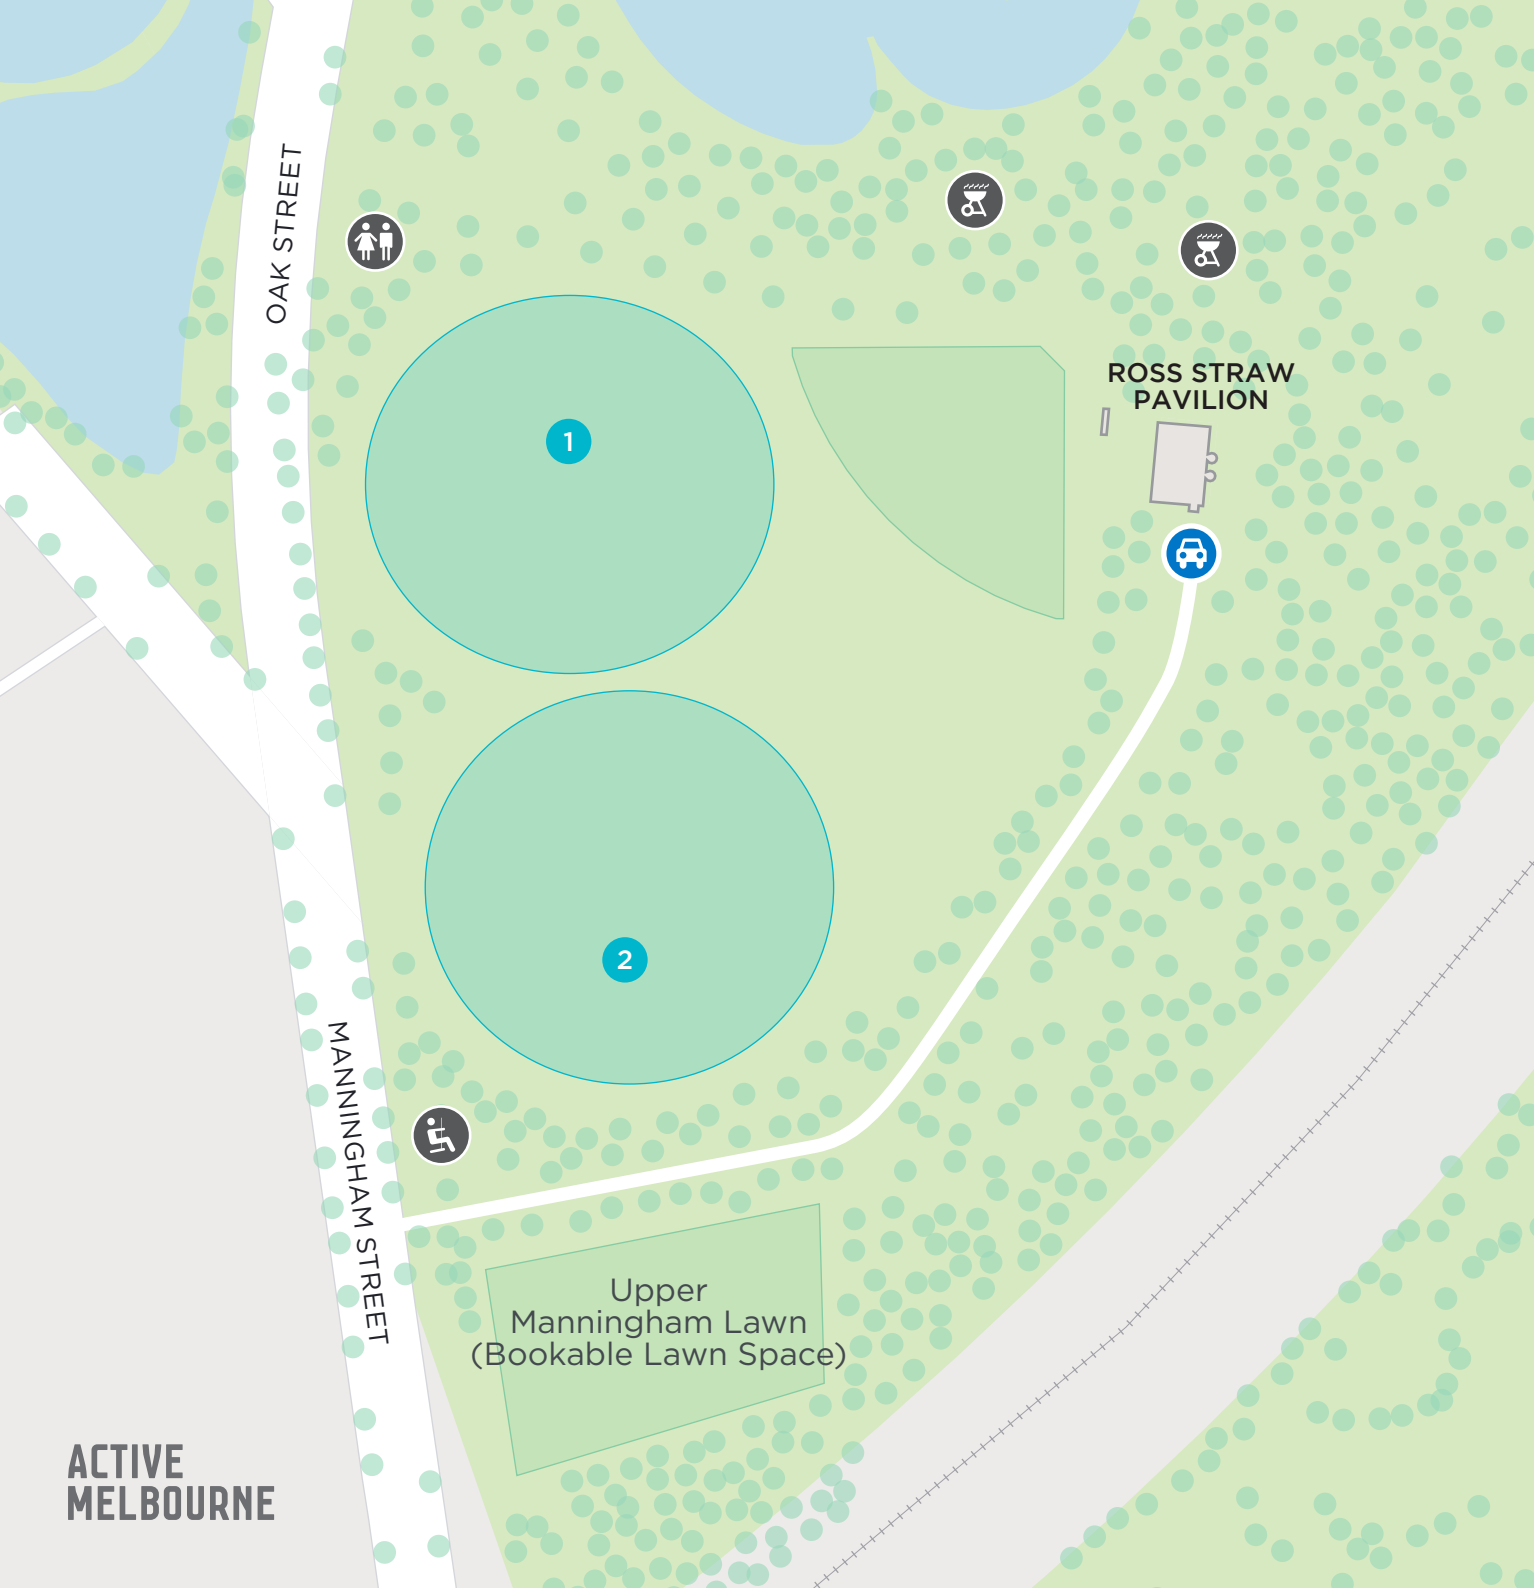

ROSS STRAW FIELD

Melways Reference 29 C12

-  Playground
-  Barbeque
-  Public Toilets
-  Tree Coverage

Summer Sports Ground For Hire

-  Cricket - Synthetic Field Number

For more information or to apply
for a casual sports permit - email
recreation@melbourne.vic.gov.au