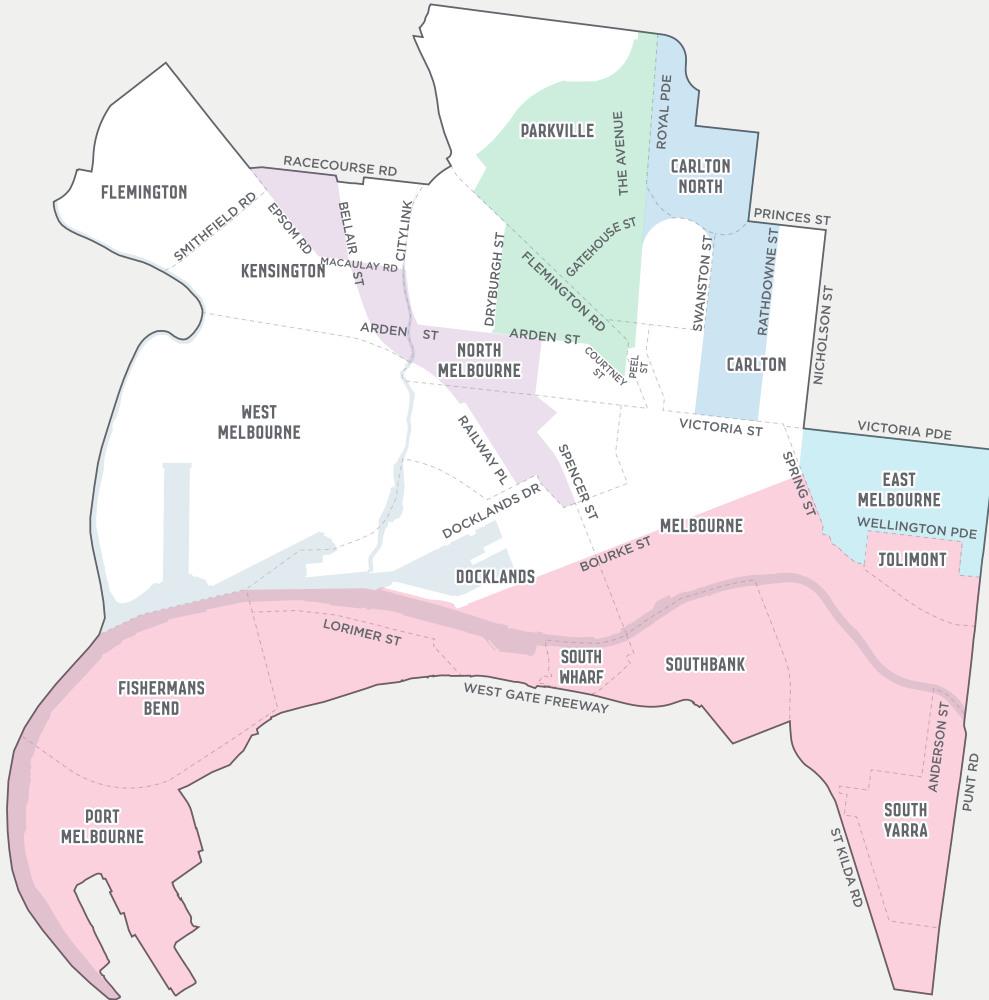

WASTE COLLECTION CALENDAR 2023-24

Area B

- MONDAY
- TUESDAY
- WEDNESDAY
- THURSDAY
- FRIDAY

Placing your bin out for collection:

Place bins out for collection before 6am collection day.
 Ensure that the bin lid is fully closed with no waste or recycling on top or beside it.
 Remove any contamination.
 Place bins 30cm apart and at least 1 metre from power poles and street signs.
 Ensure that your bins are returned to the property after collection.

JULY 2023

S	M	T	W	T	F	S
						1
2	3	4	5	6	7	8
9	10	11	12	13	14	15
16	17	18	19	20	21	22
23	24	25	26	27	28	29
30	31					

AUGUST 2023

S	M	T	W	T	F	S
		1	2	3	4	5
6	7	8	9	10	11	12
13	14	15	16	17	18	19
20	21	22	23	24	25	26
27	28	29	30	31		

MARCH 2024

S	M	T	W	T	F	S
					1	2
3	4	5	6	7	8	9
10	11	12	13	14	15	16
17	18	19	20	21	22	23
24	25	26	27	28	29	30
31						

APRIL 2024

S	M	T	W	T	F	S
	1	2	3	4	5	6
7	8	9	10	11	12	13
14	15	16	17	18	19	20
21	22	23	24	25	26	27
28	29	30				

MAY 2024

S	M	T	W	T	F	S
			1	2	3	4
5	6	7	8	9	10	11
12	13	14	15	16	17	18
19	20	21	22	23	24	25
26	27	28	29	30	31	

JUNE 2024

S	M	T	W	T	F	S
						1
2	3	4	5	6	7	8
9	10	11	12	13	14	15
16	17	18	19	20	21	22
23	24	25	26	27	28	29
30						