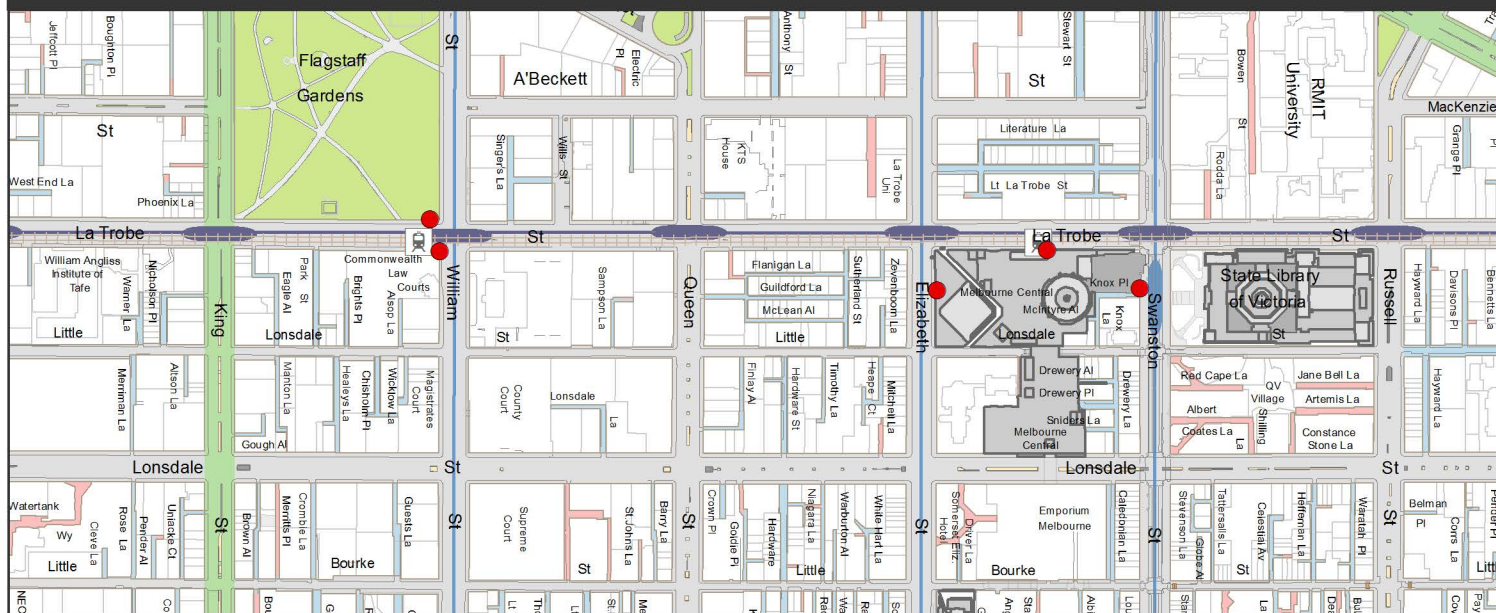

Handbill Rail Station Locations

MAP SCALE 1:7 500 AT A4

● Station Entry/Exit Locations Permitted

Parliament Station

Flagstaff Station & Melbourne Central Station

Flinders Street Station