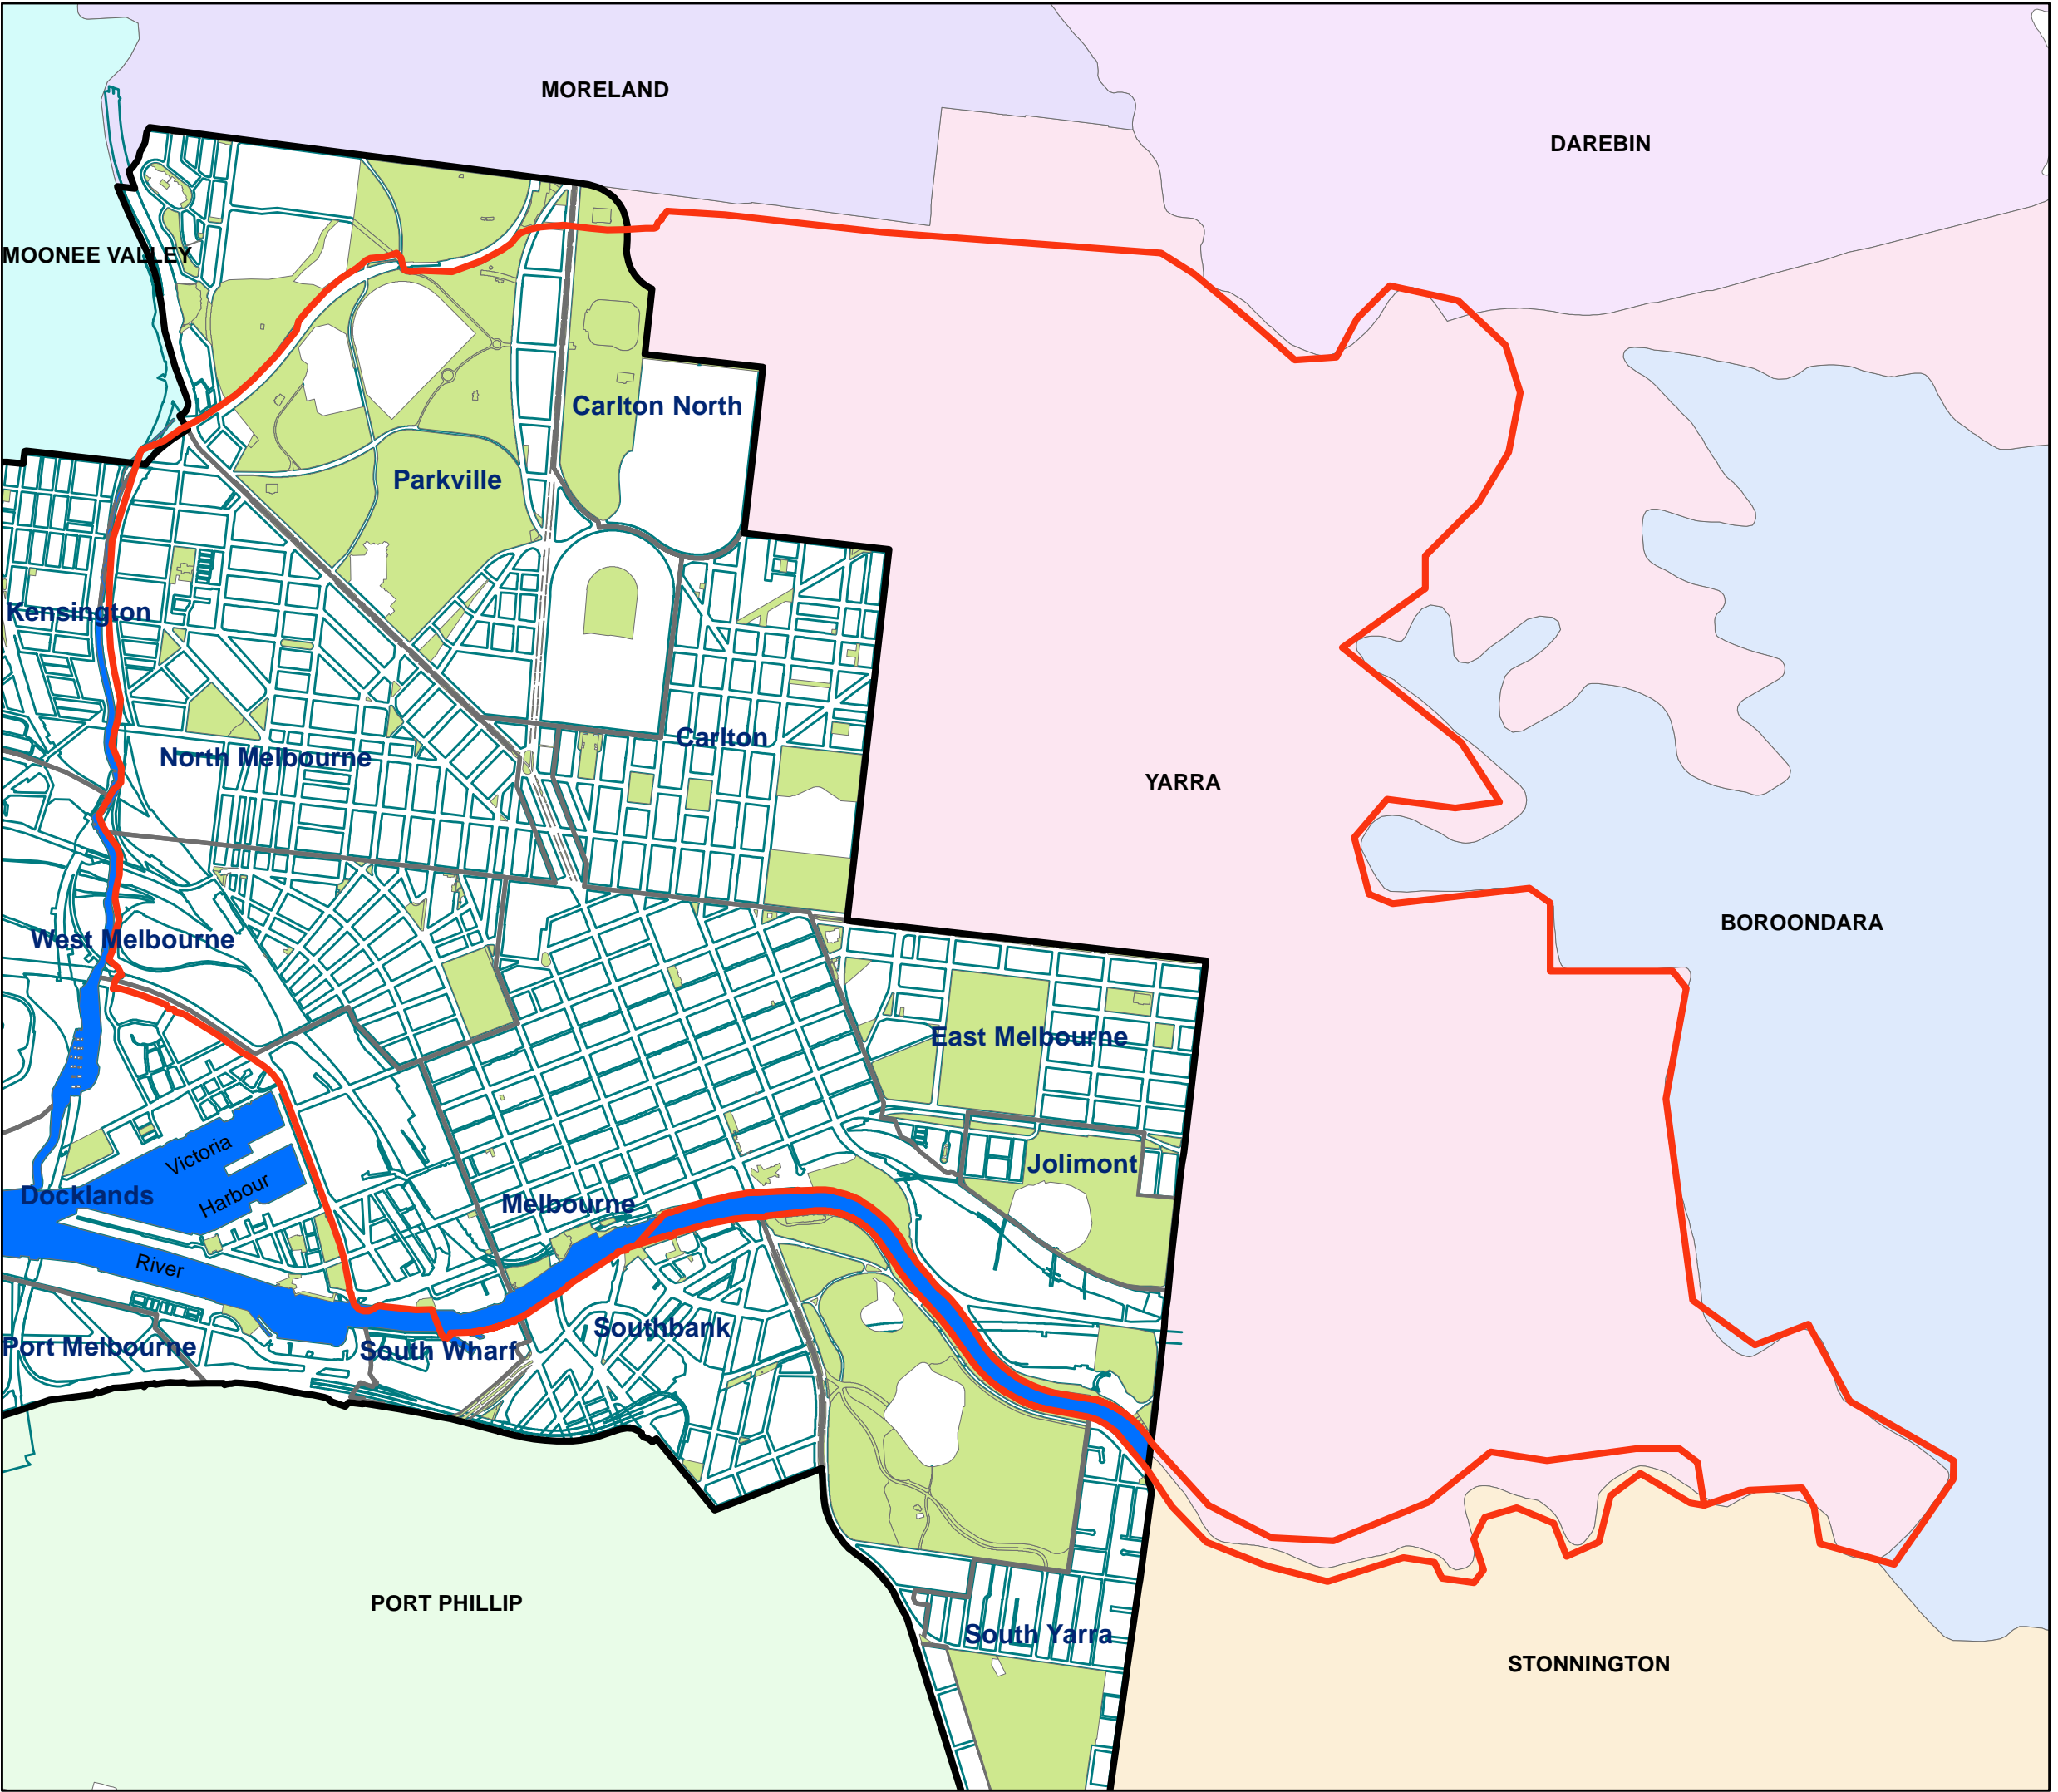

## LOCATION DIAGRAM

## LEGEND

- Capital City Trail
- City of Melbourne Boundary
- Parks
- GisGeoDbPres.MAPBASE.River
- Suburb Boundaries

**Note:**  
Capital City Trail was traced from aerial image and therefore is not accurate data

MAP SCALE 1:28,000