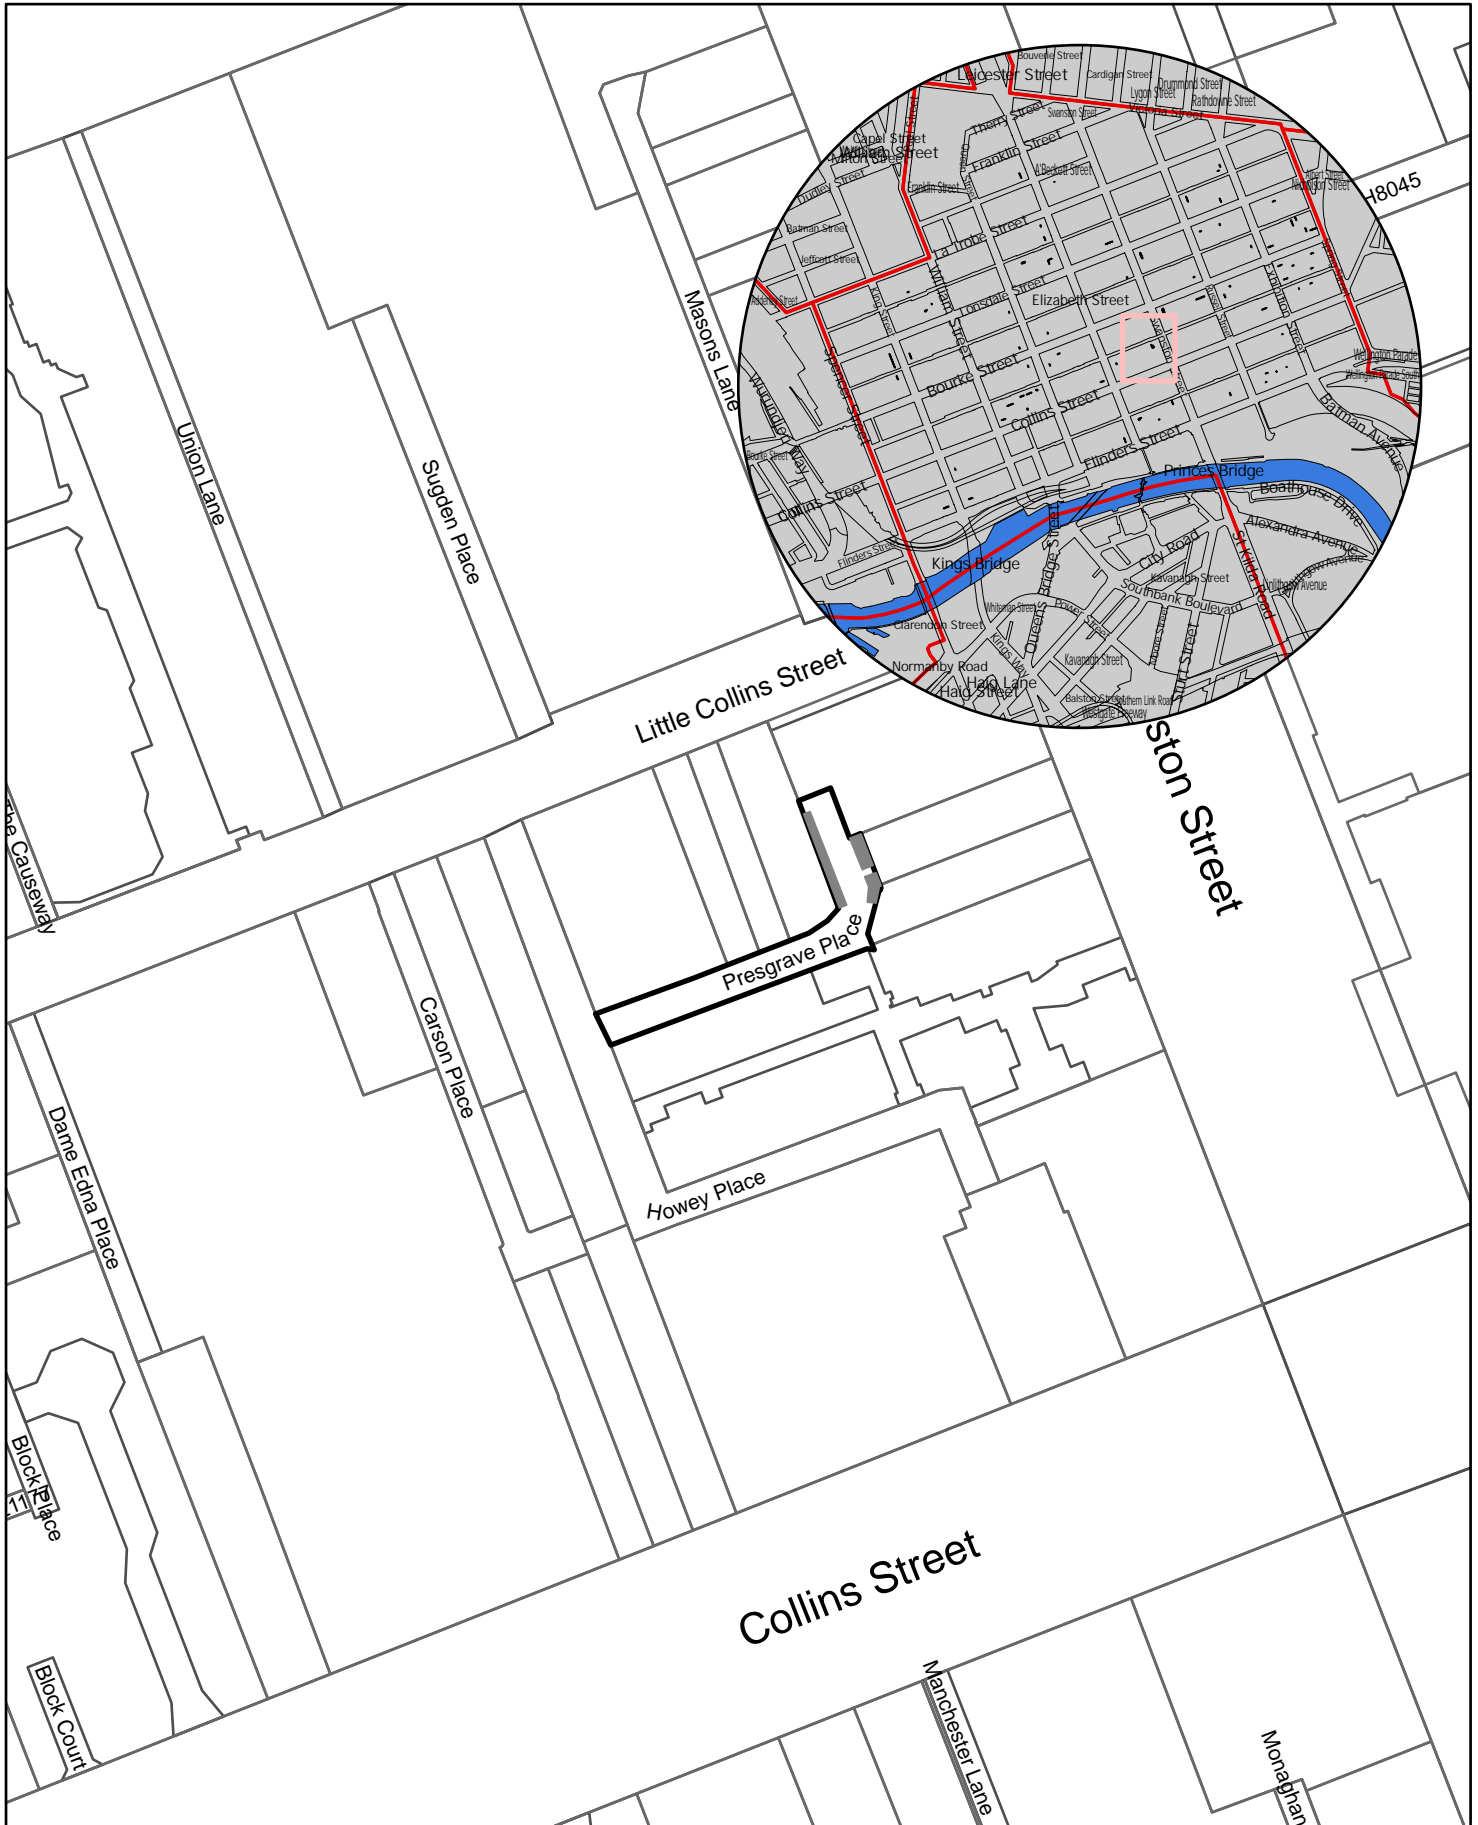

10 5 0 10 20

Meters

Legend

 Waste Bin Prescribed Area

Rushda Halith

General Manager Community and City Services

Presgrave Place

10 5 0 10 20