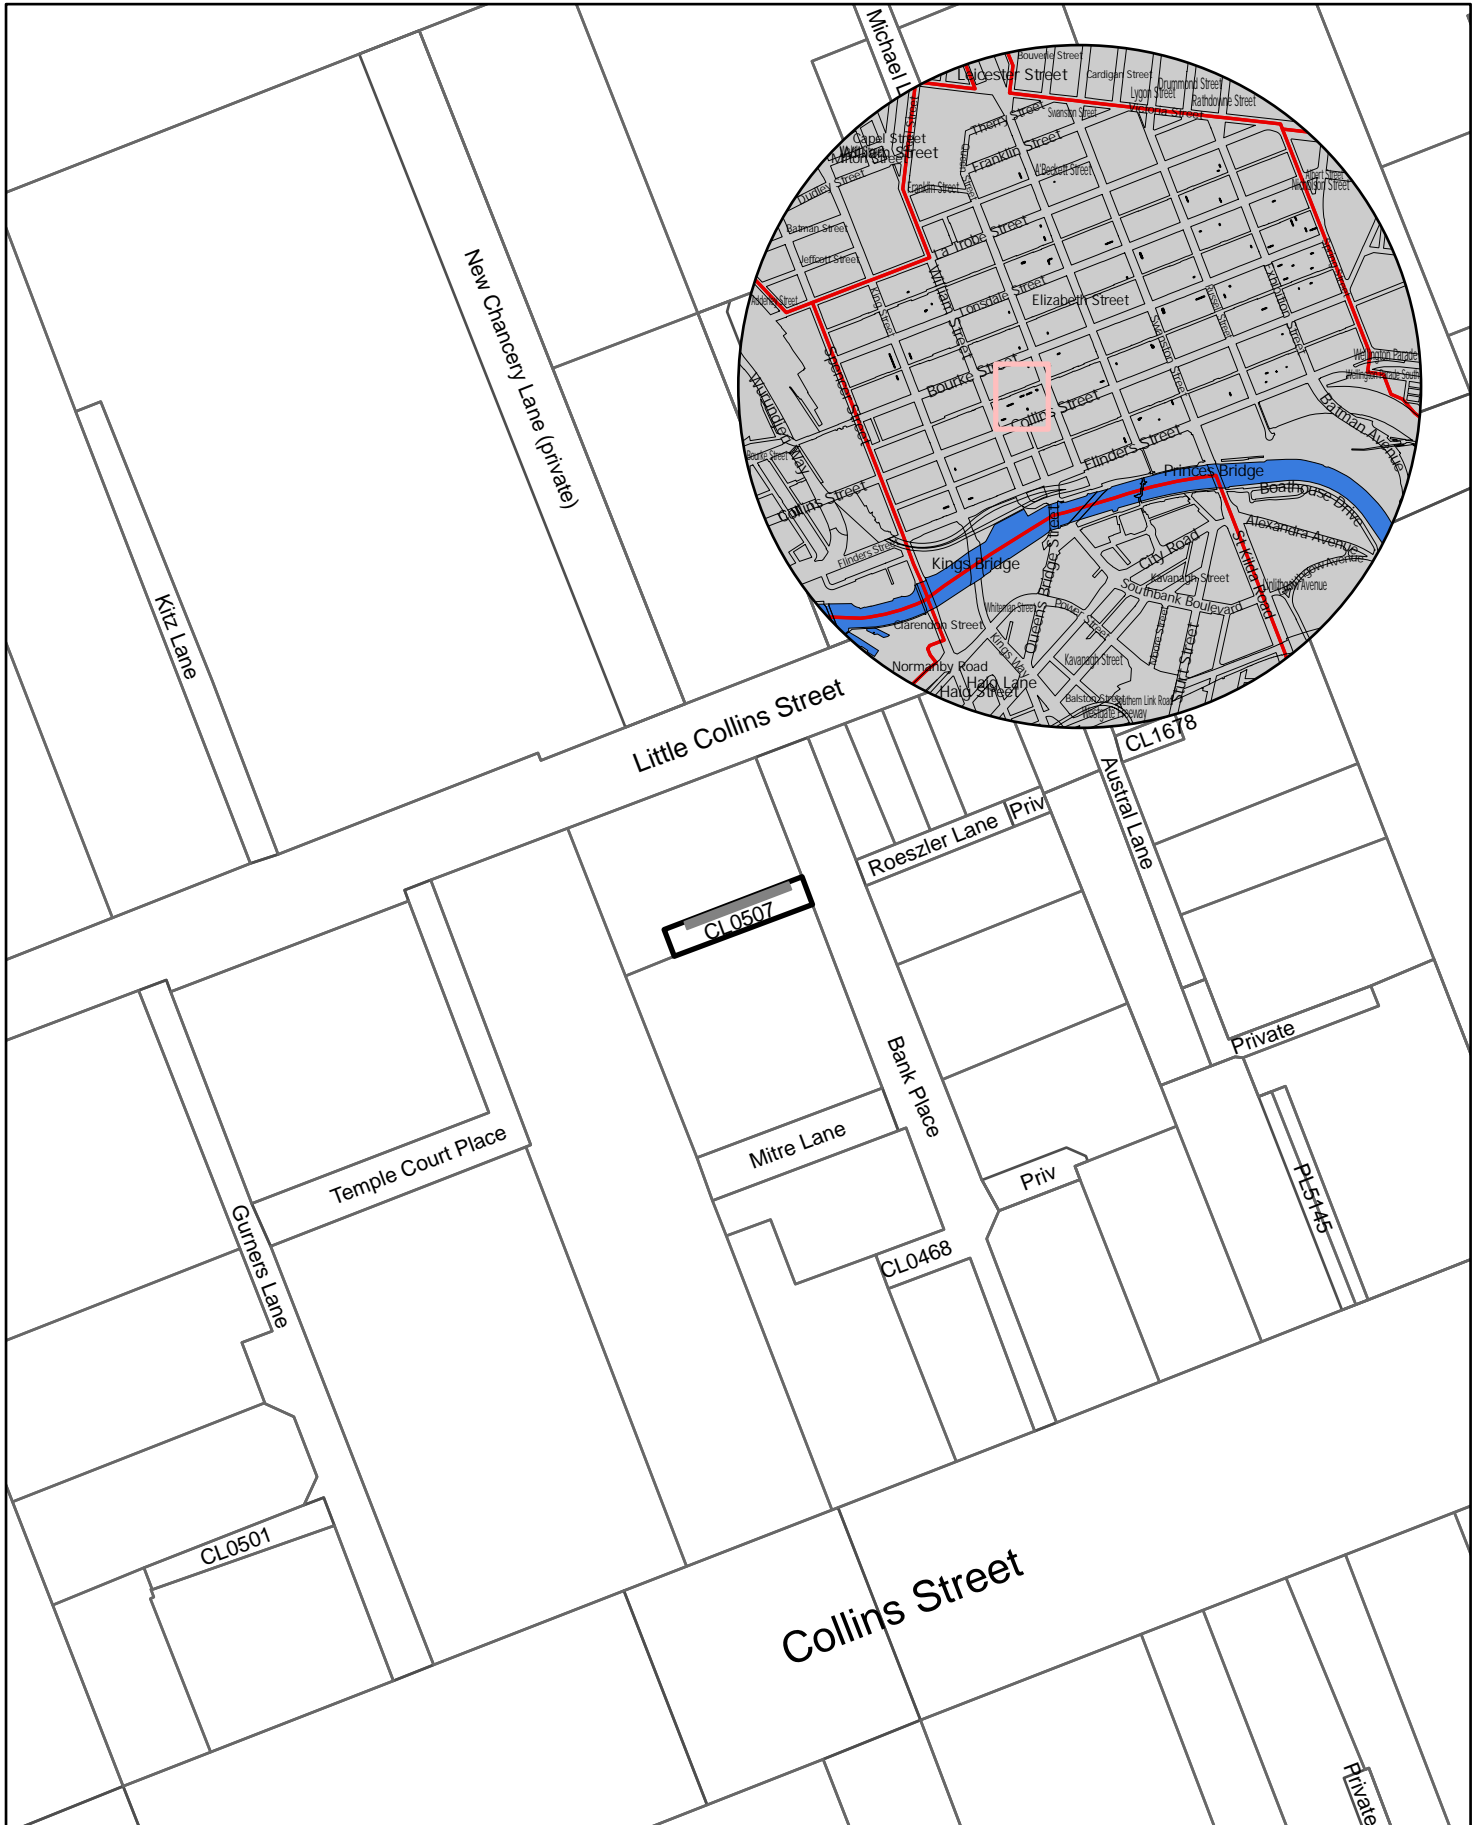

10 5 0 10 20

Meters

Legend

Waste Bin Prescribed Area

Rushda Halith

General Manager Community and City Services

10 5 0 10 20

Meters