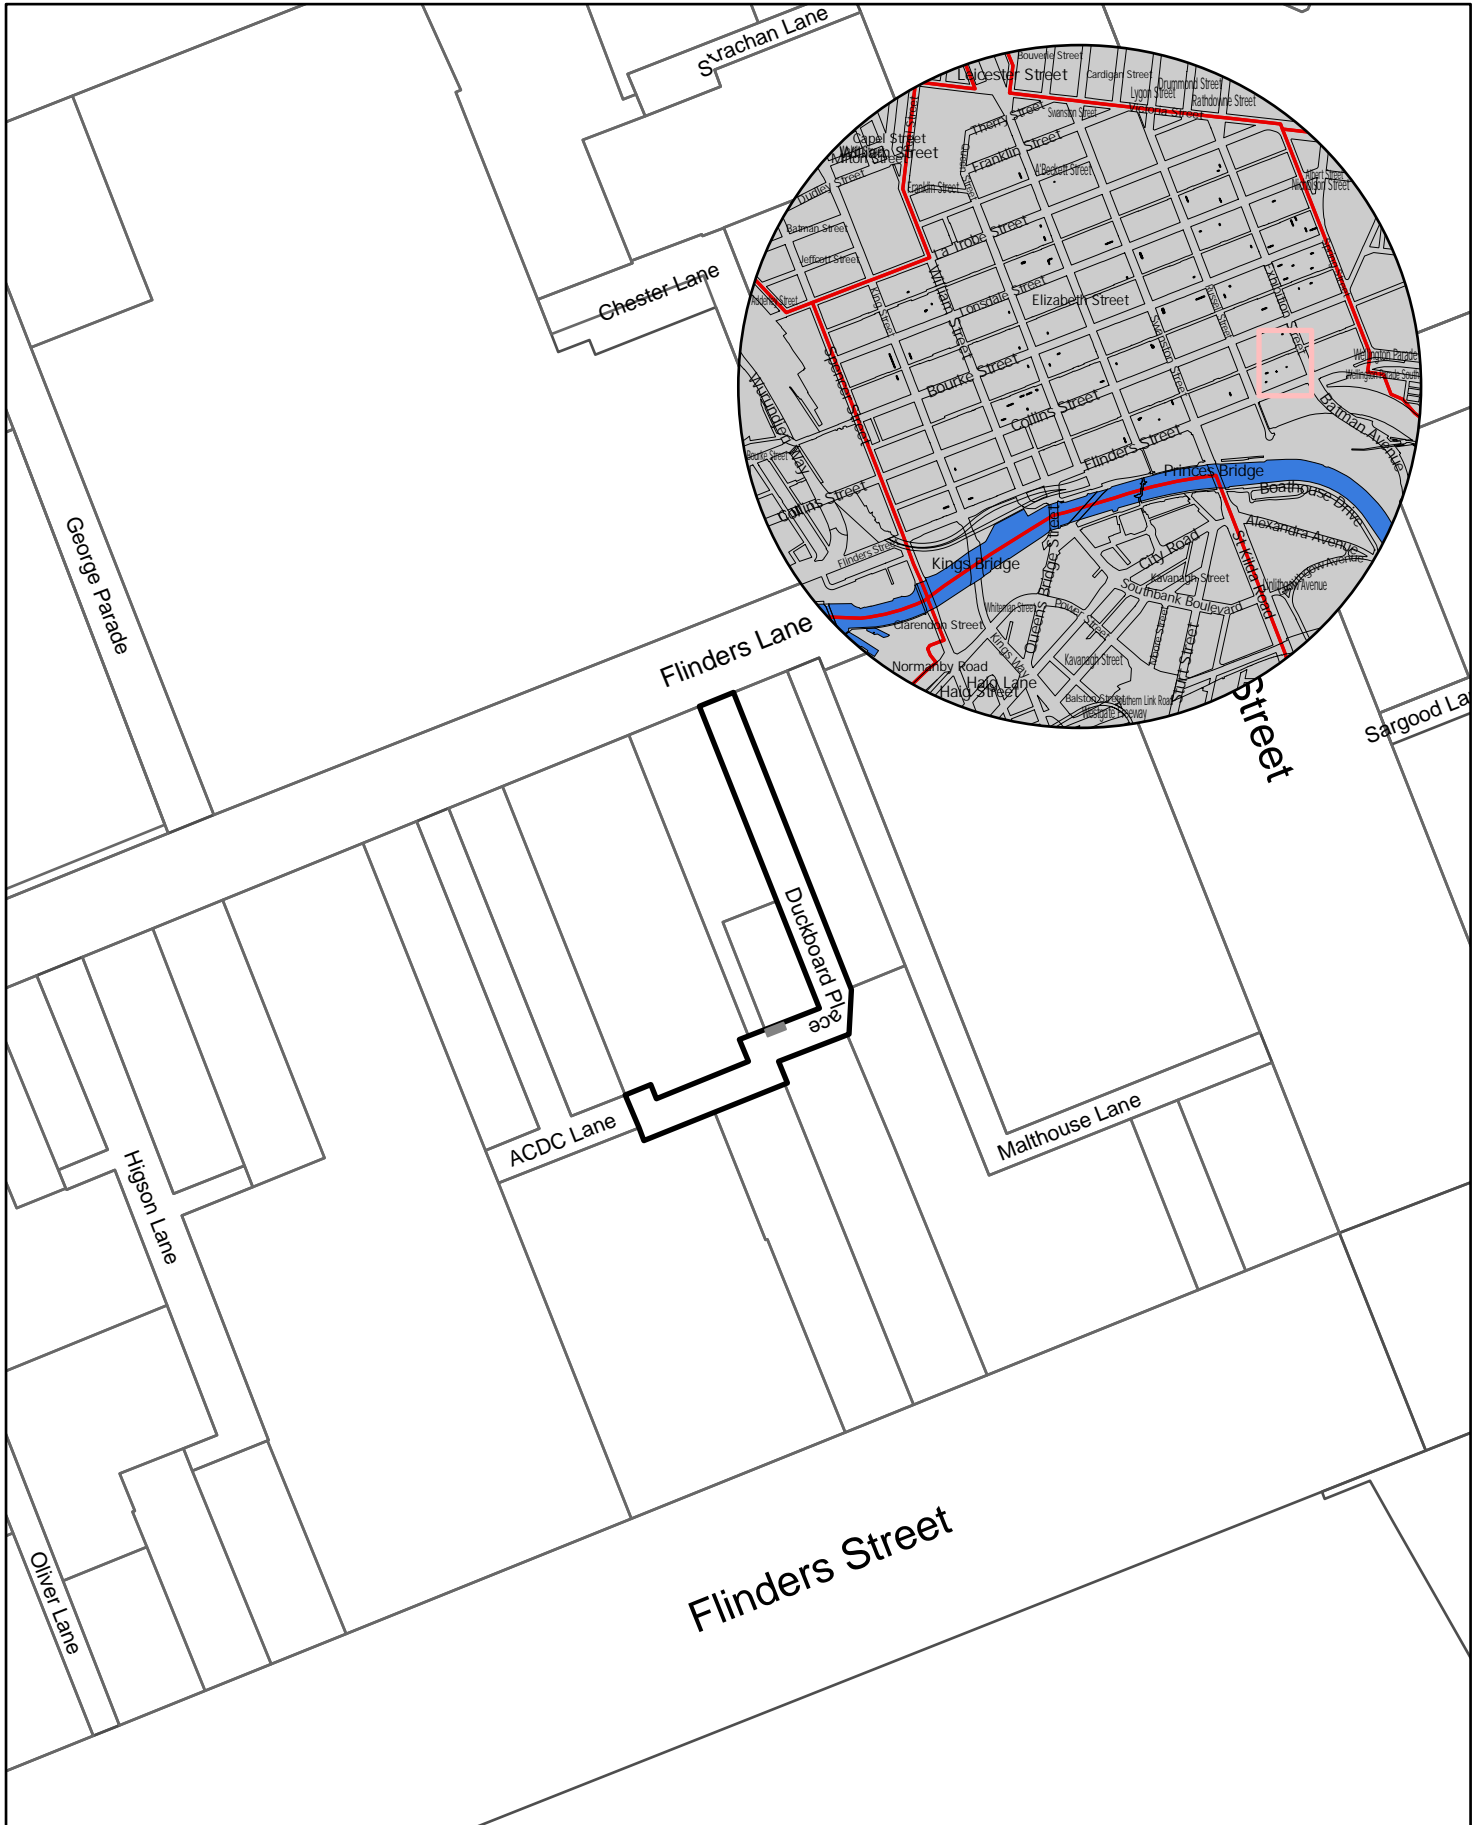

Legend

 Waste Bin Prescribed Area

Rushda Halith

General Manager Community and City Services

Duckboard Place

10 5 0 10 20

Meters

Legend