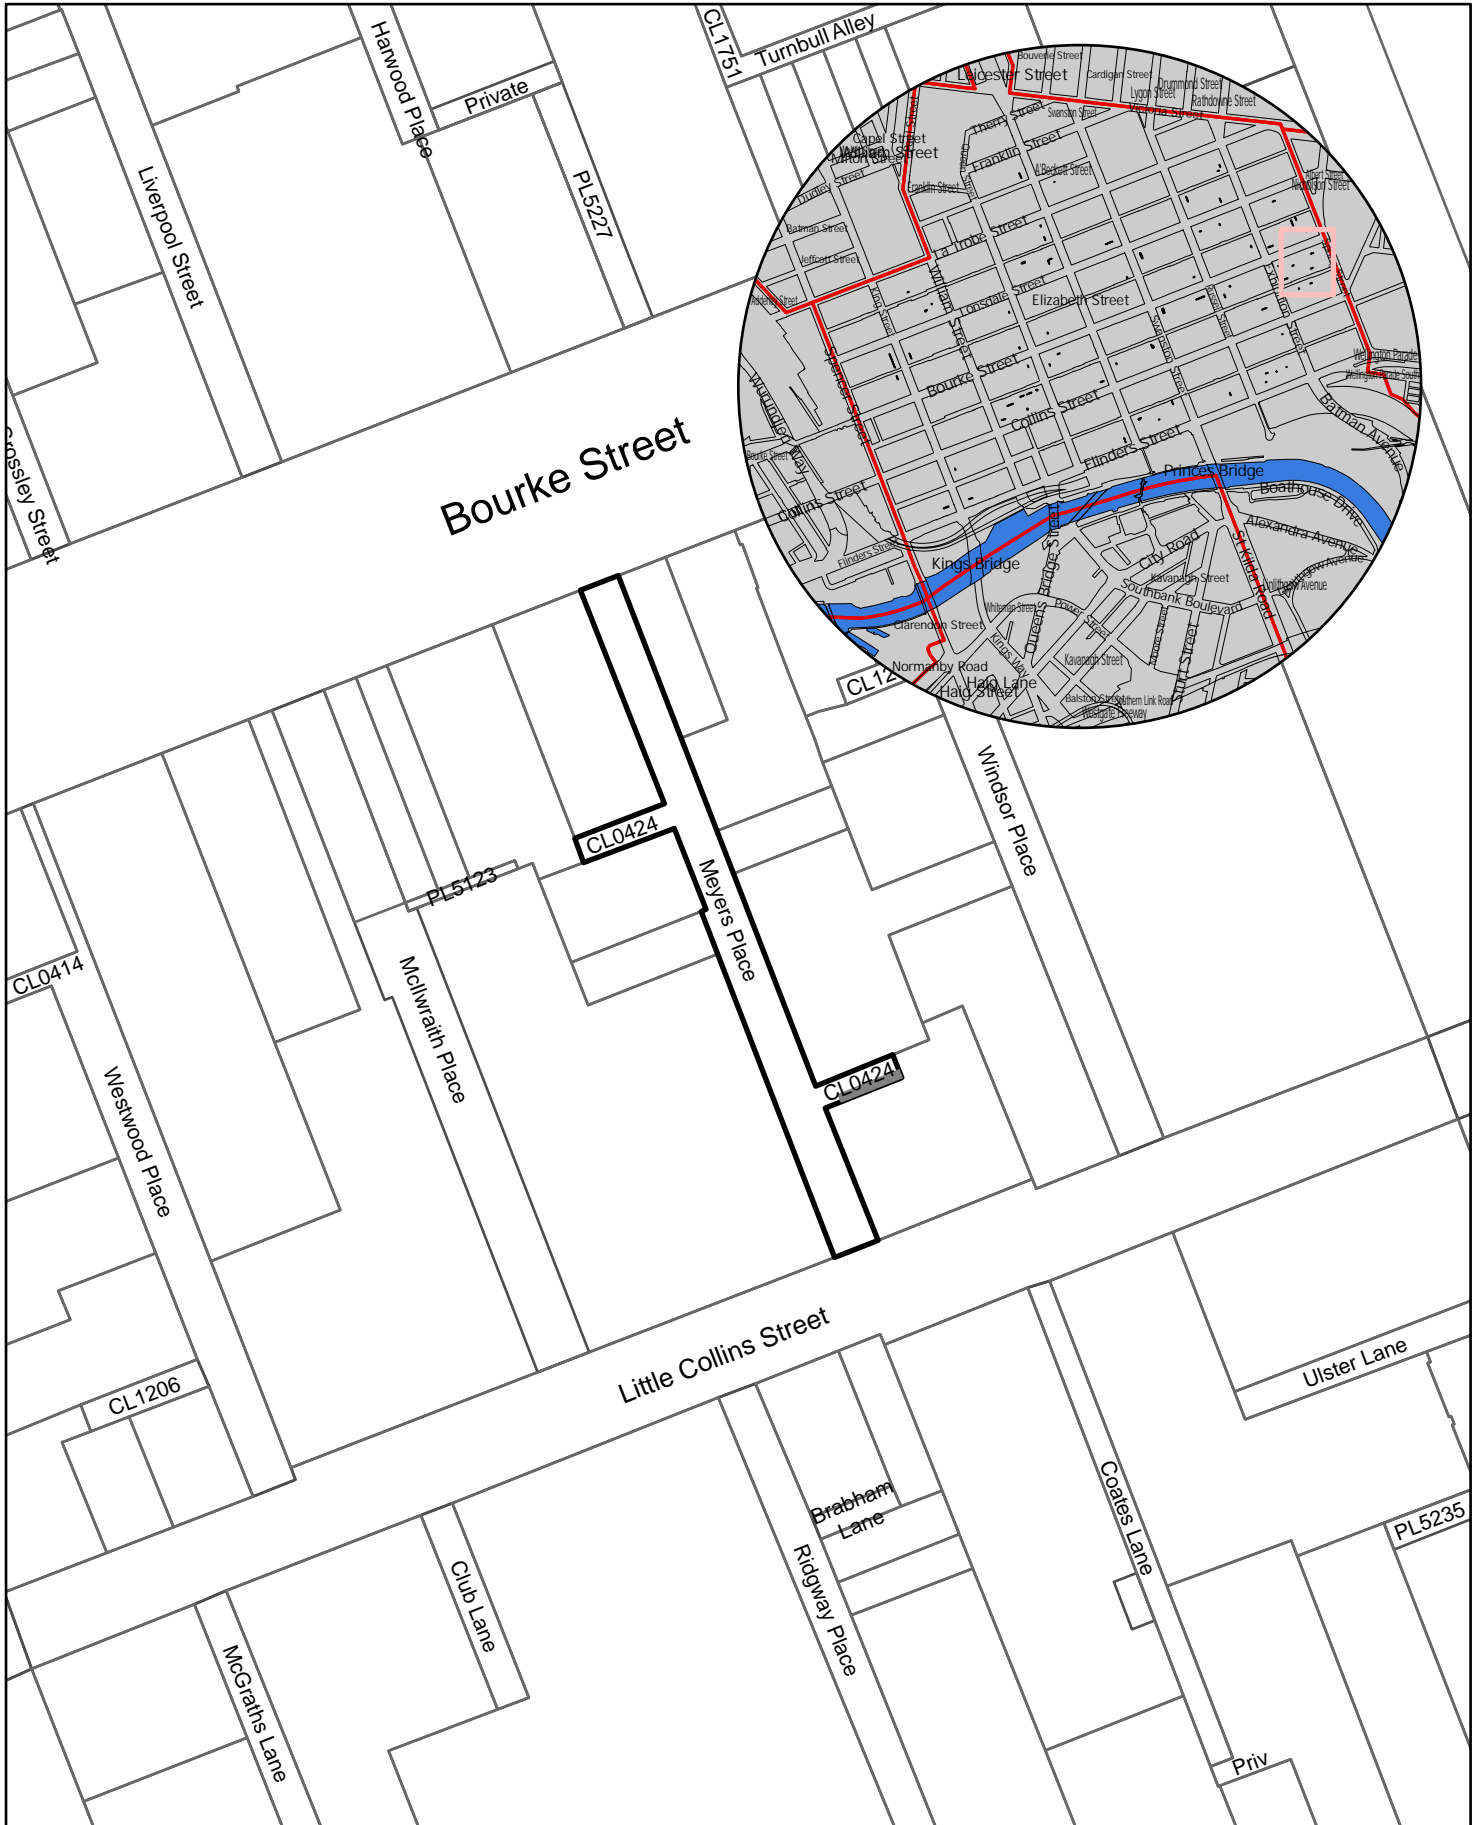

Mercantile Place

10 5 0 10 20

Meters

Legend

Waste Bin Prescribed Area

Rushda Halith

General Manager Community and City Services

Meyers Place