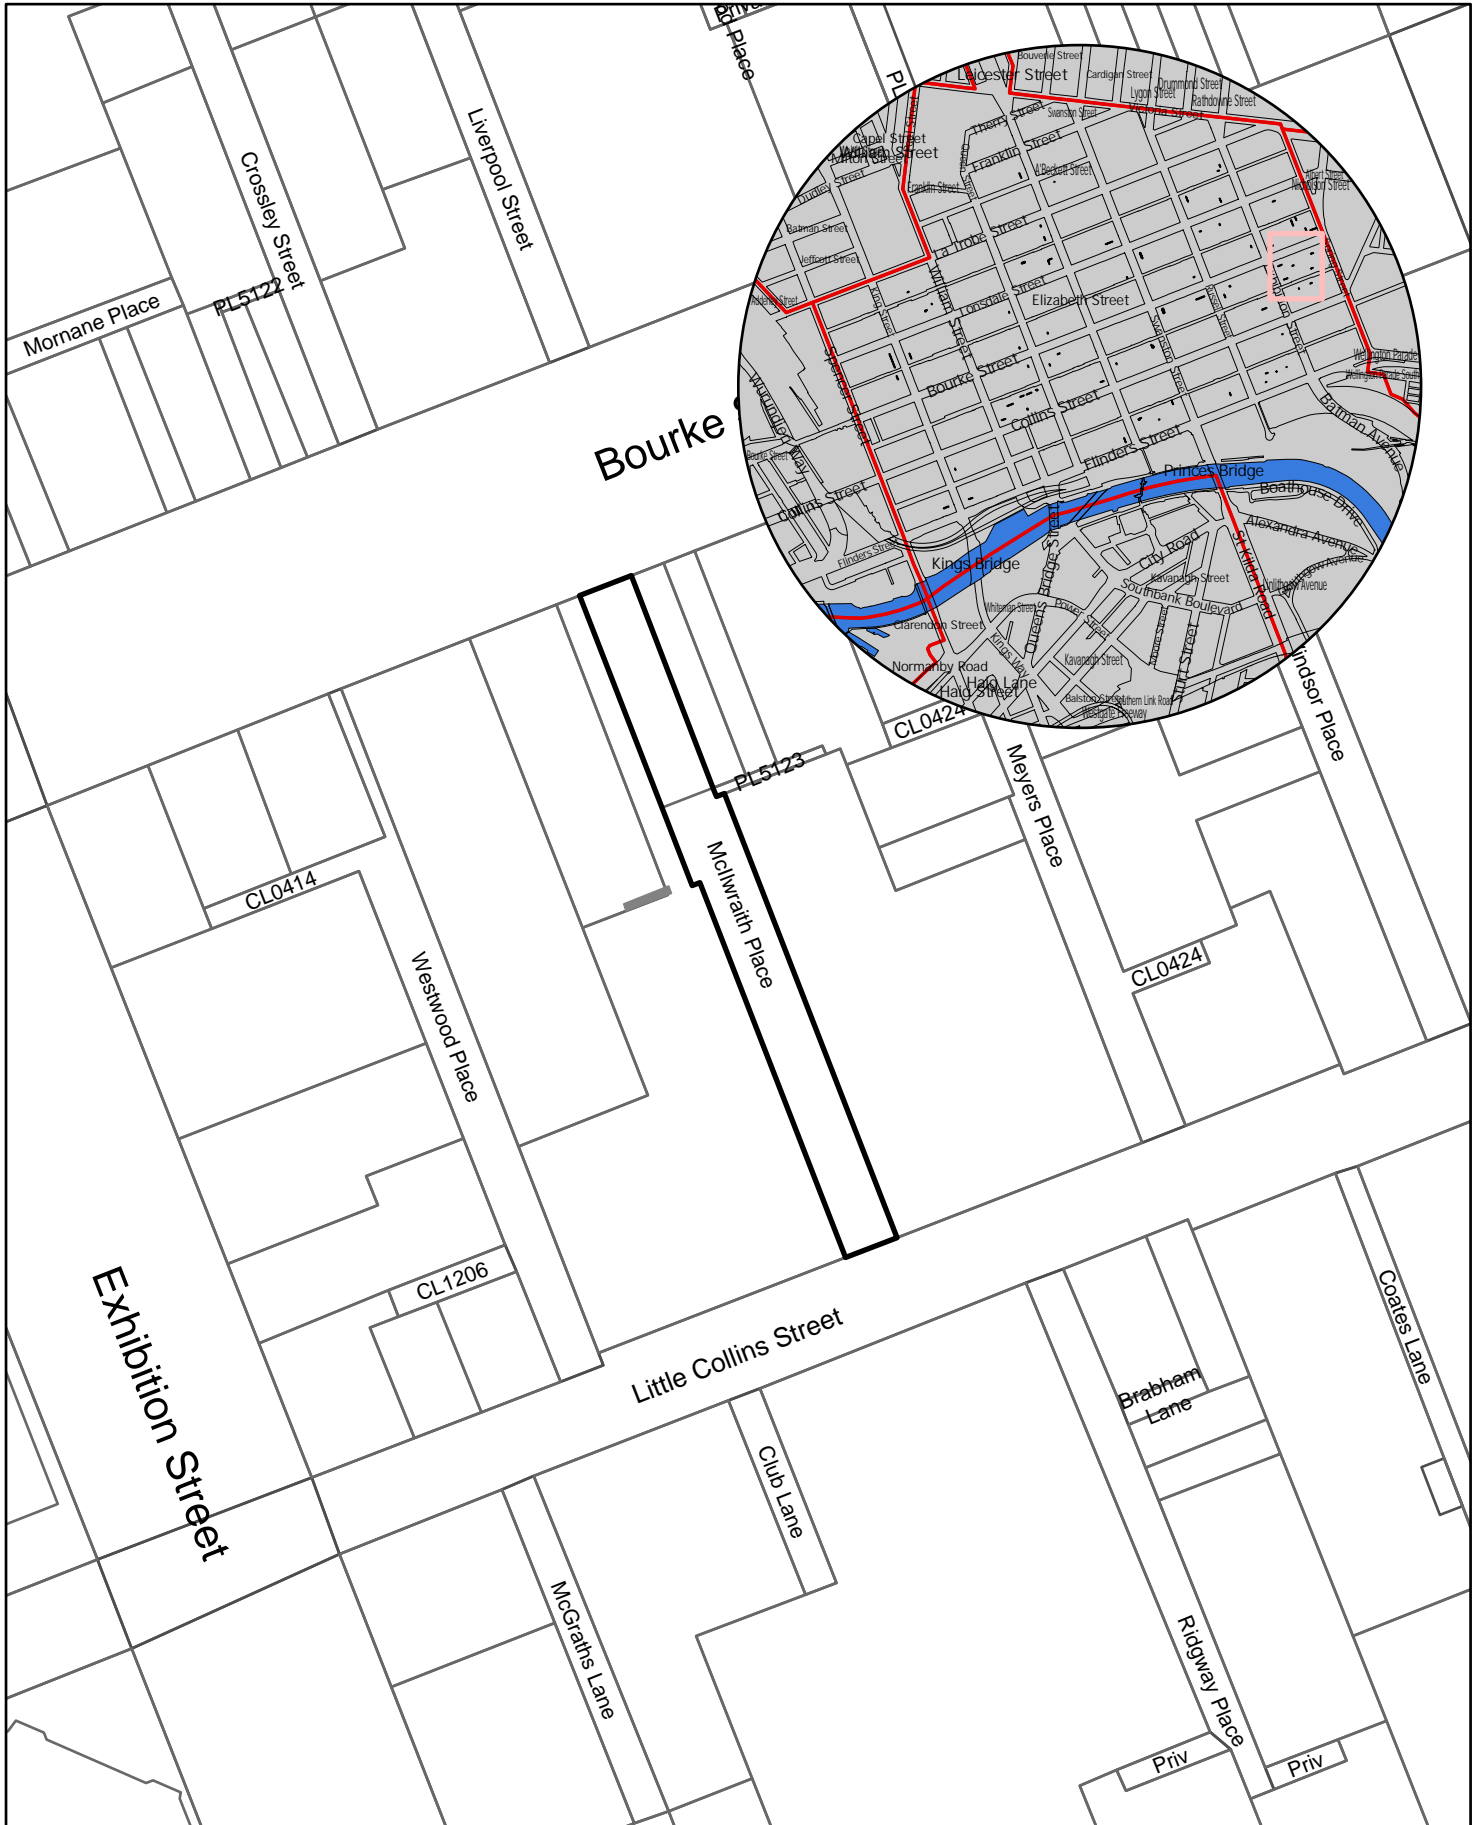

Mclwraith Place

10 5 0 10 20

Meters

Legend

Waste Bin Prescribed Area

Rushda Halith

General Manager Community and City Services