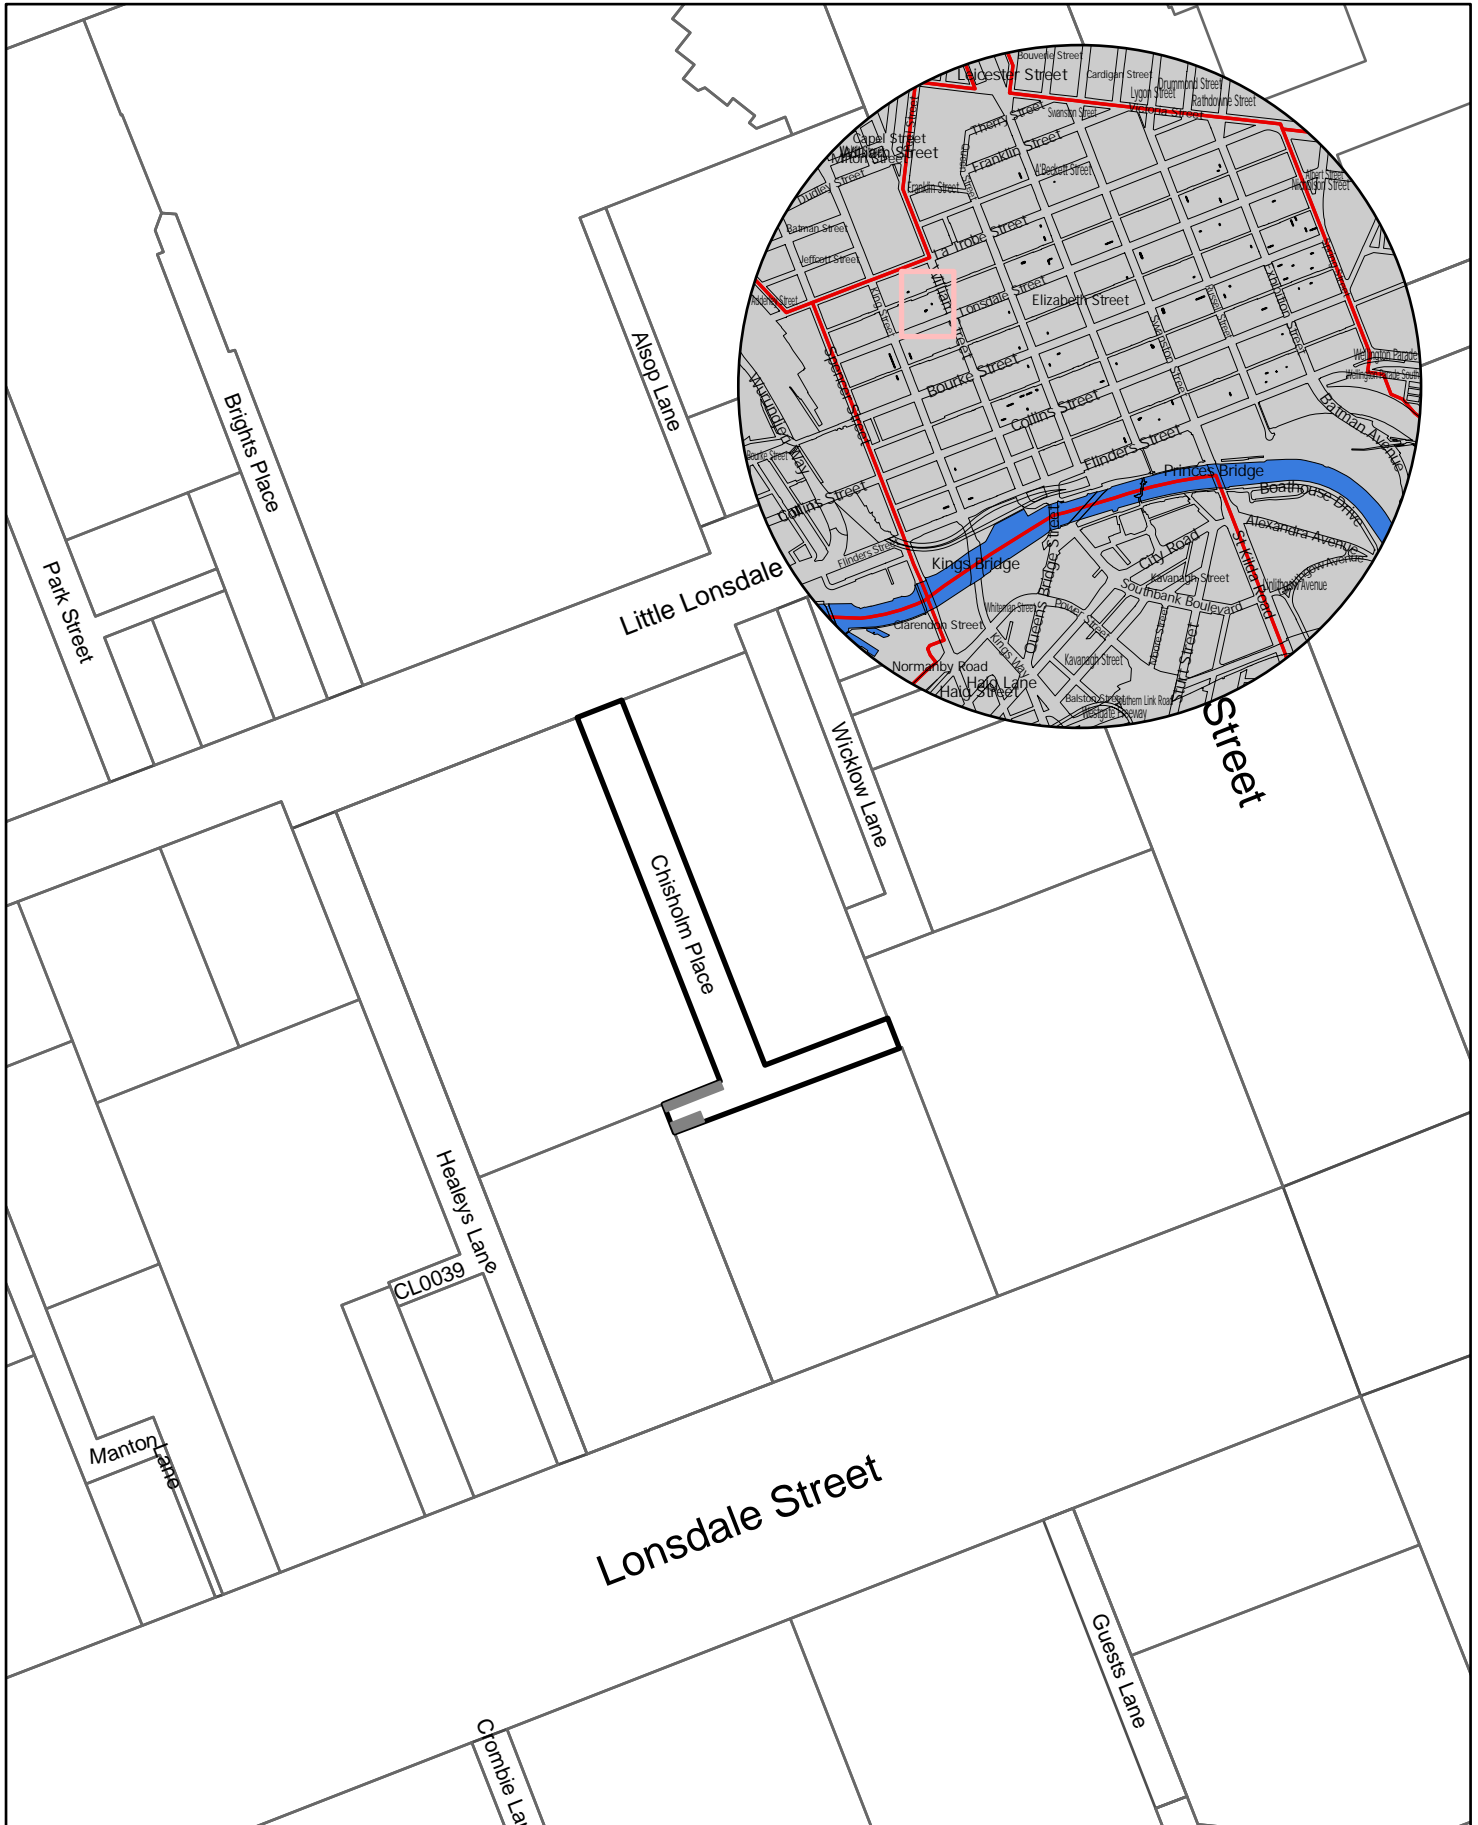

10 5 0 10 20

Meters

Legend

Waste Bin Prescribed Area

Rushda Halith

General Manager Community and City Services

Chisholm Place

10 5 0 10 20