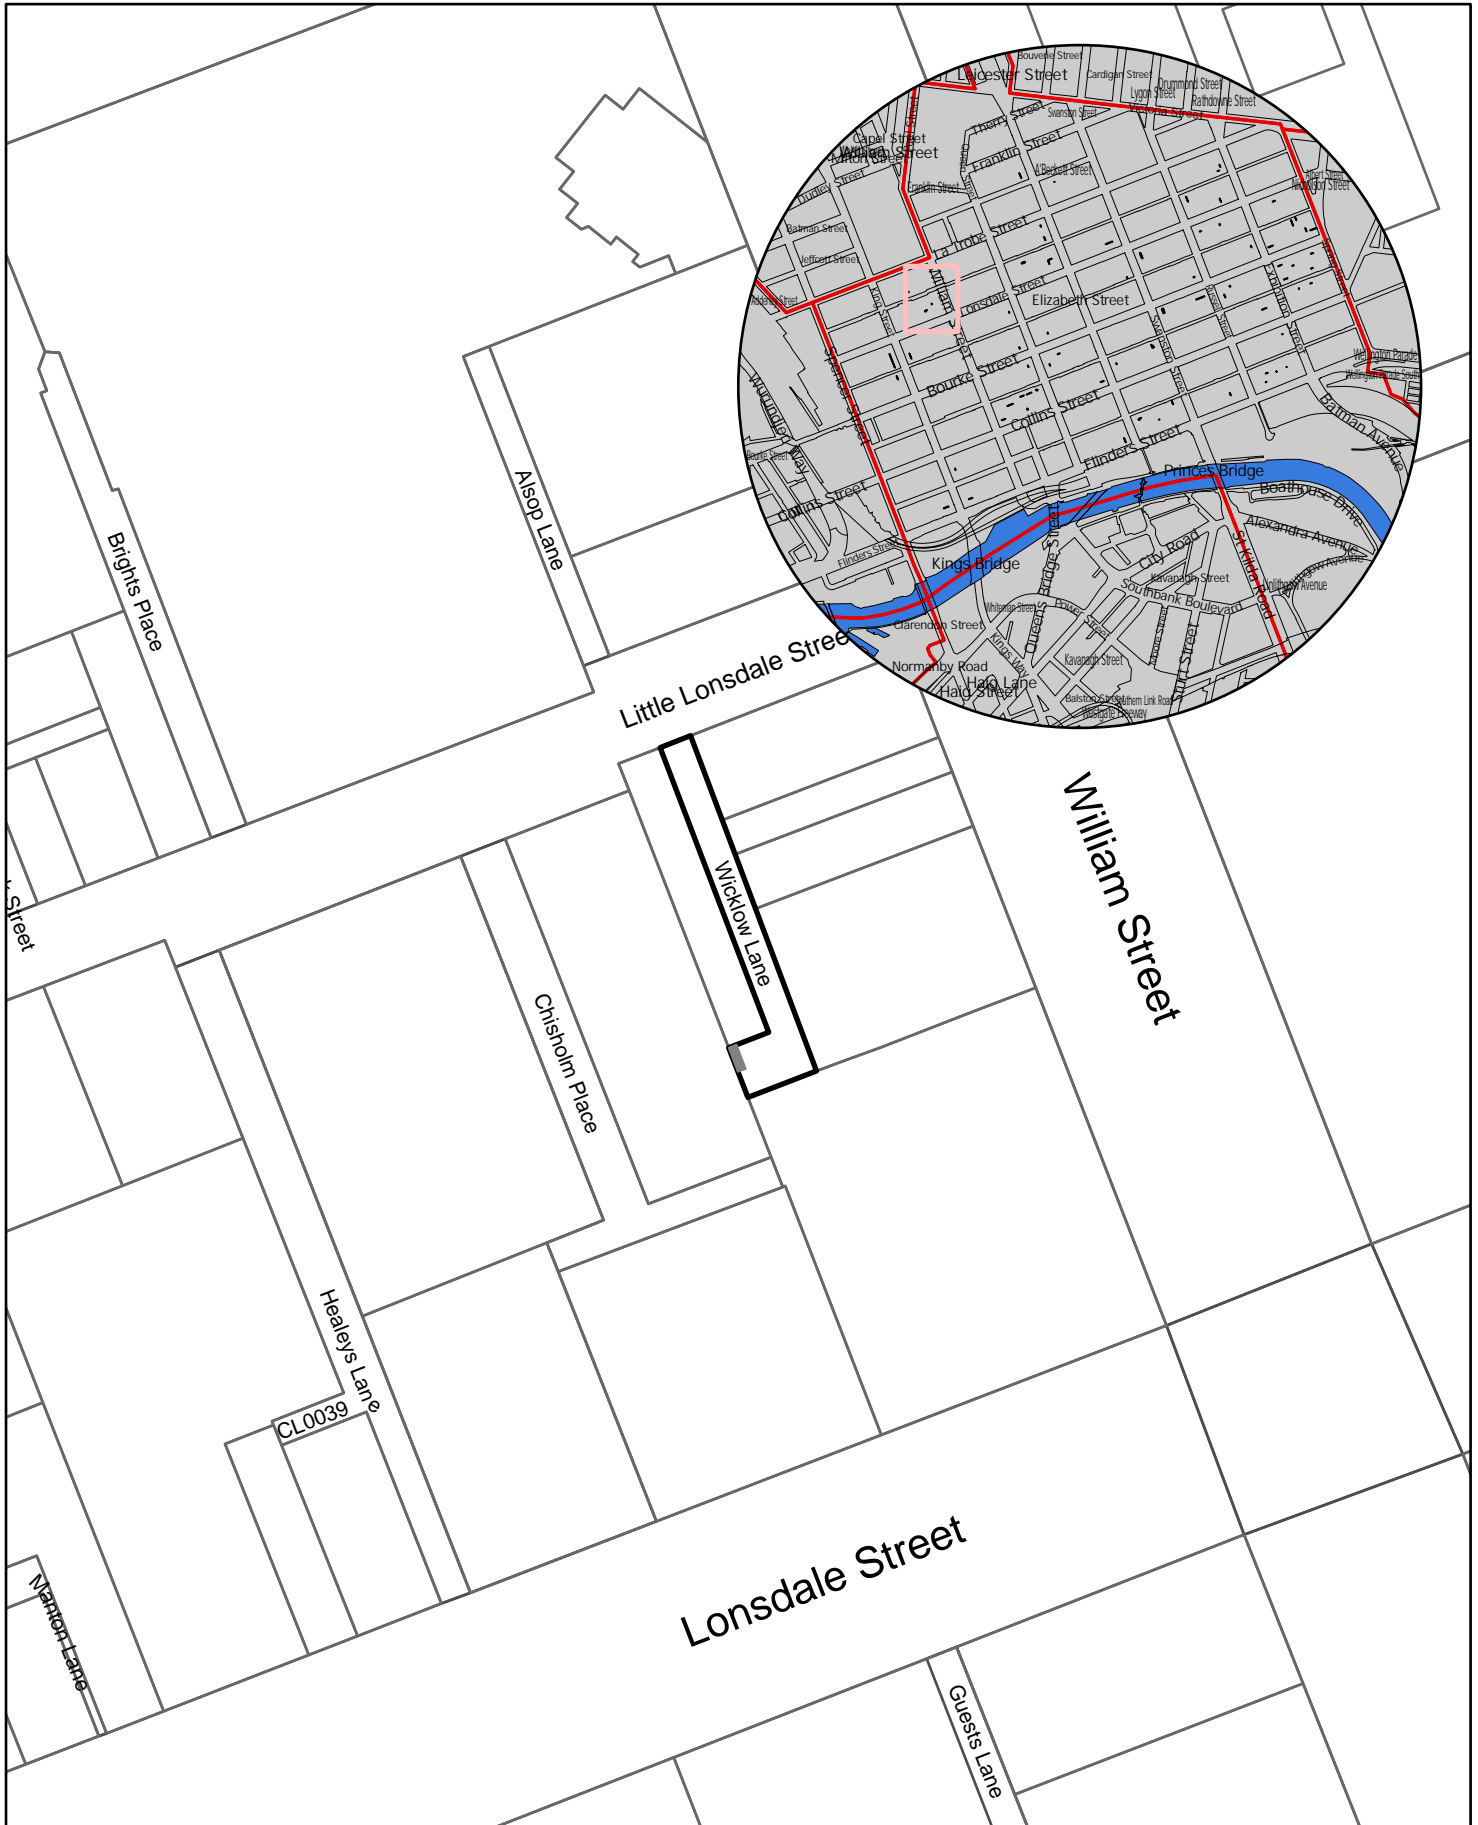

Wicklow Lane

10 5 0 10 20

Meters

Legend

Waste Bin Prescribed Area

Rusda Halith

General Manager Community and City Services