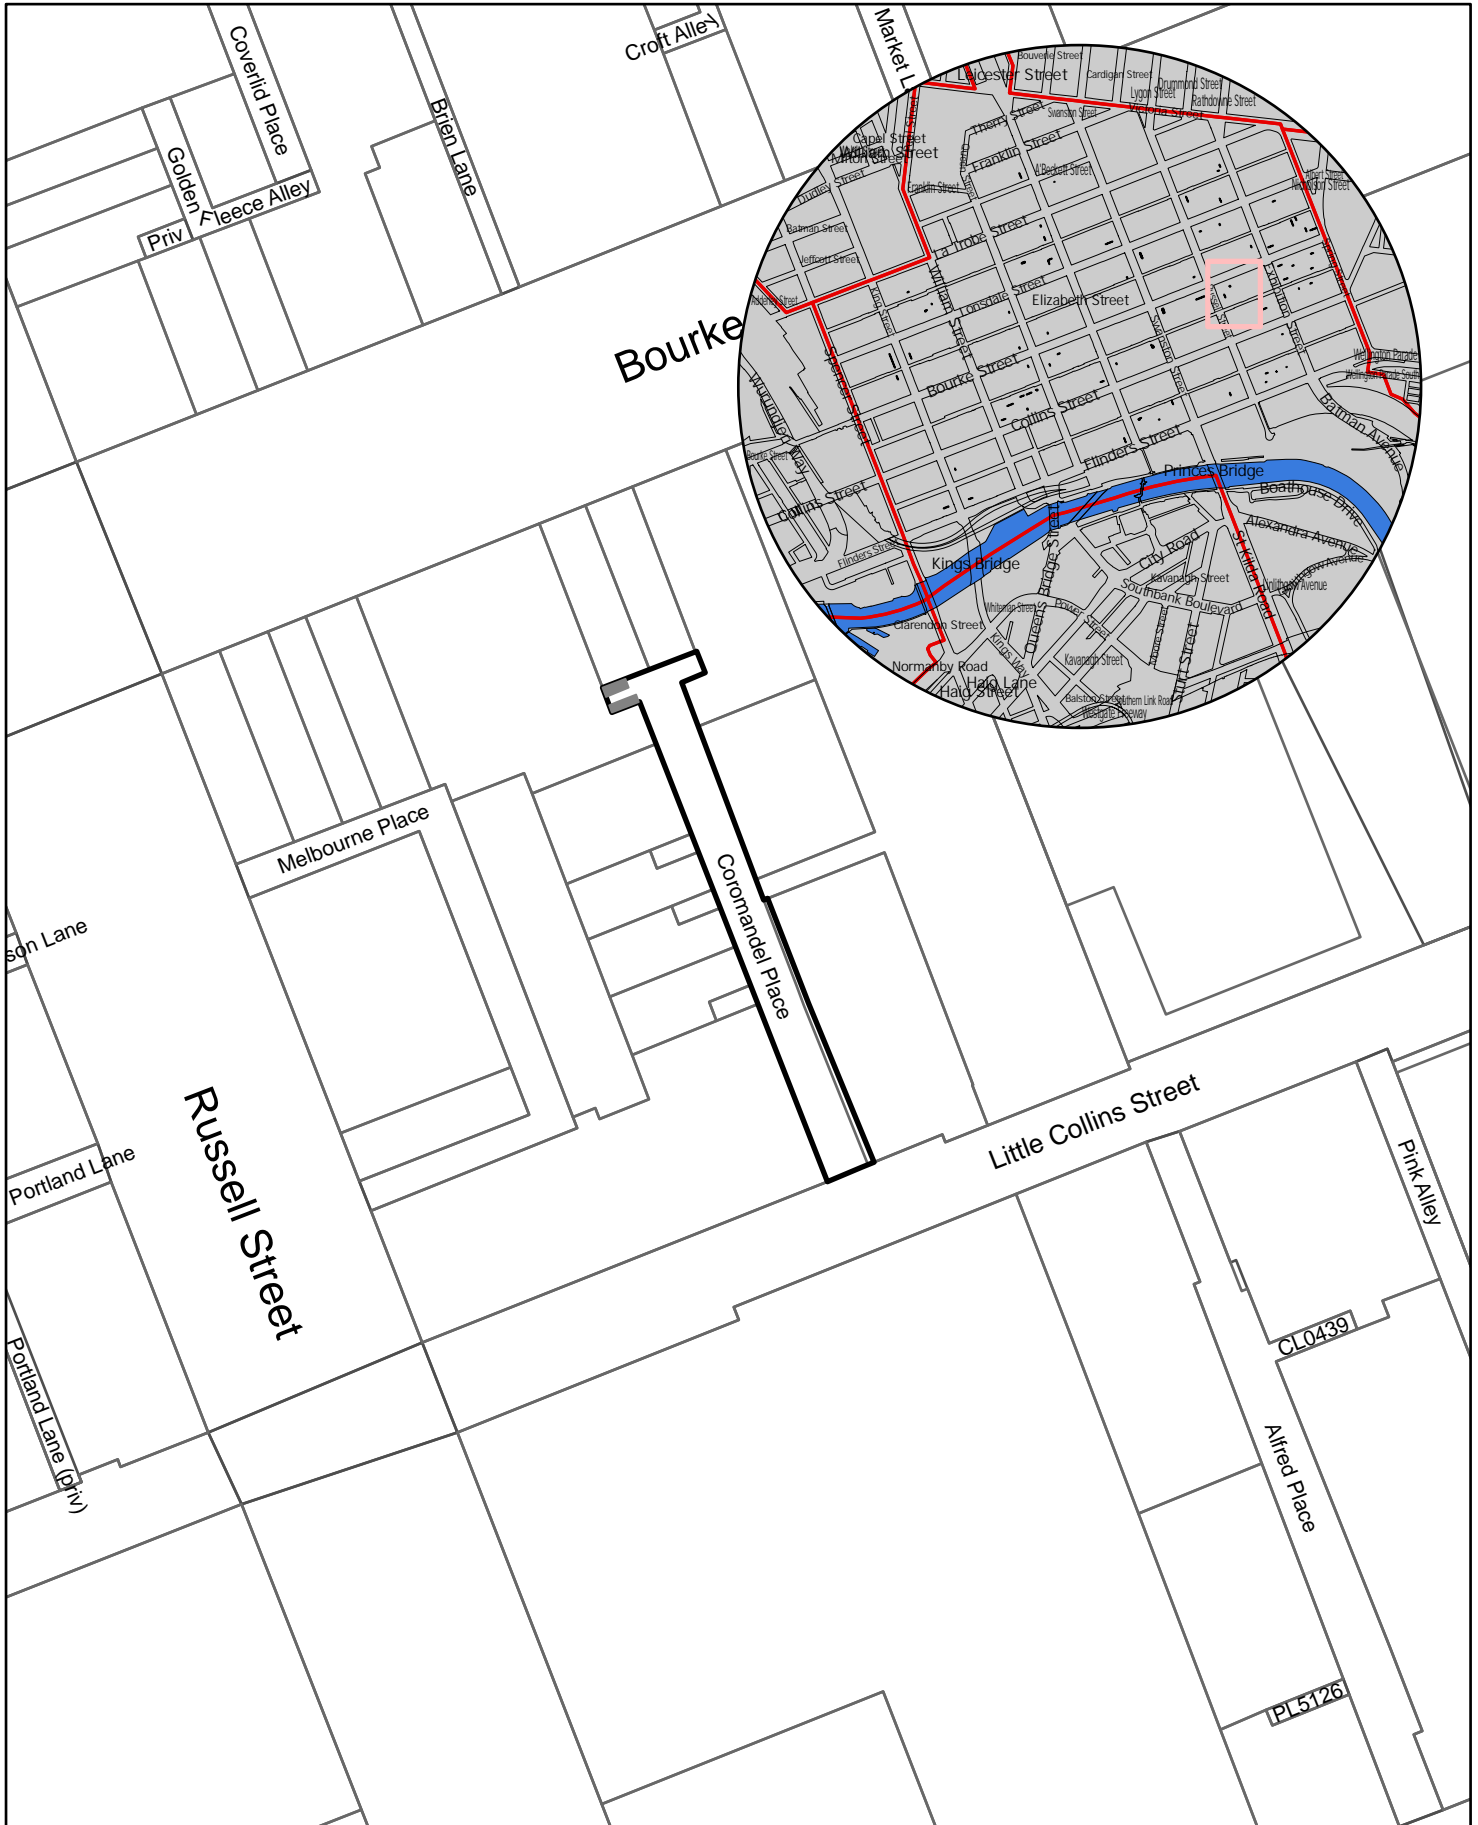

Coromandel Place

10 5 0 10 20

Meters

Legend

Waste Bin Prescribed Area

Rushda Halith

General Manager Community and City Services