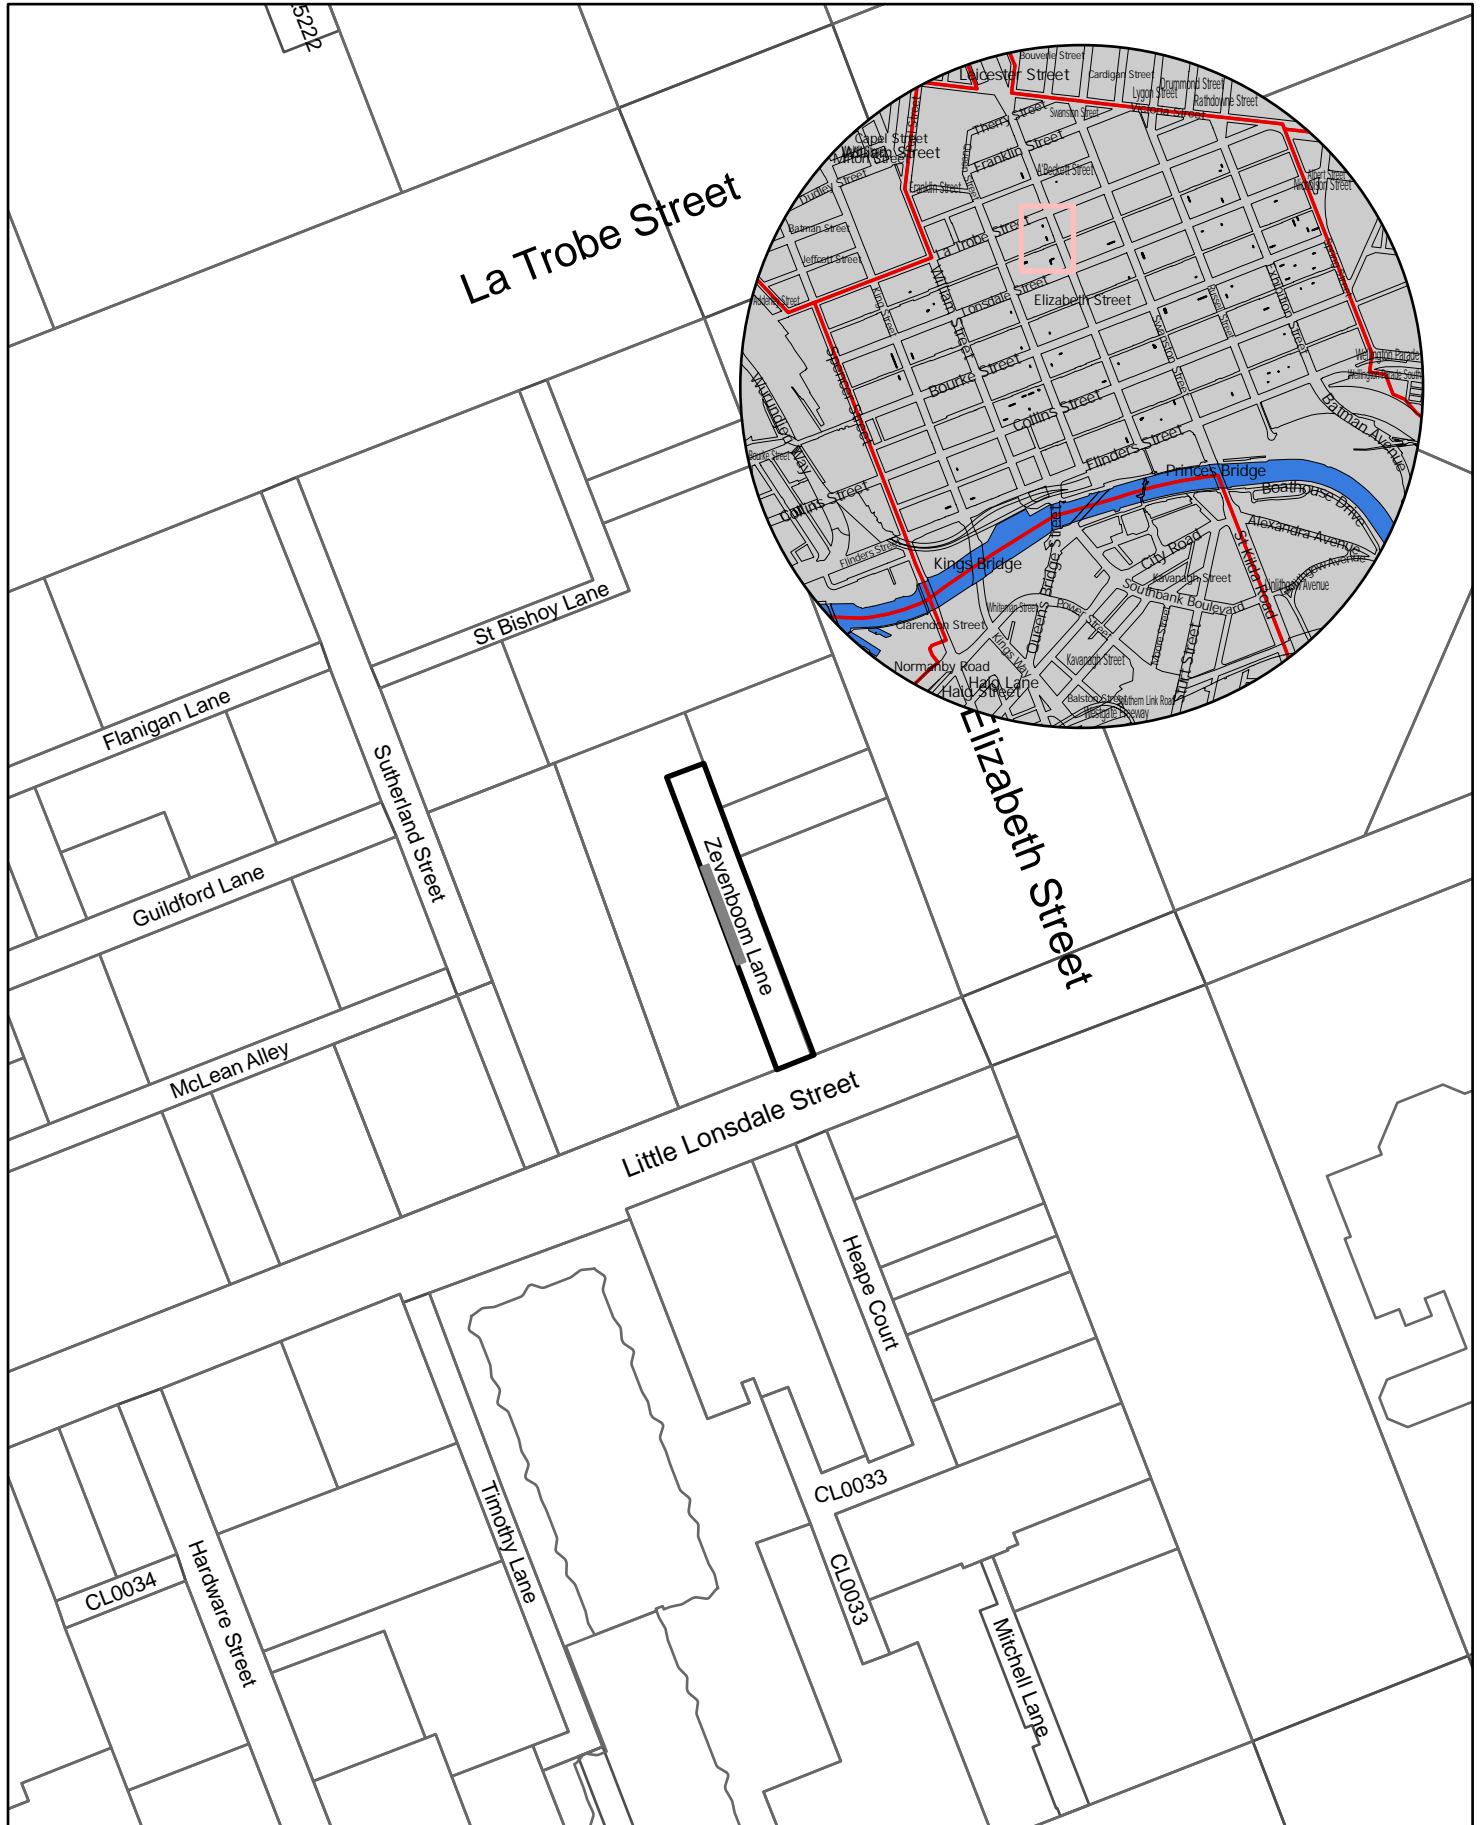

Zevenboom Lane

10 5 0 10 20

Meters

Legend

Waste Bin Prescribed Area

Rushda Halith

General Manager Community and City Services