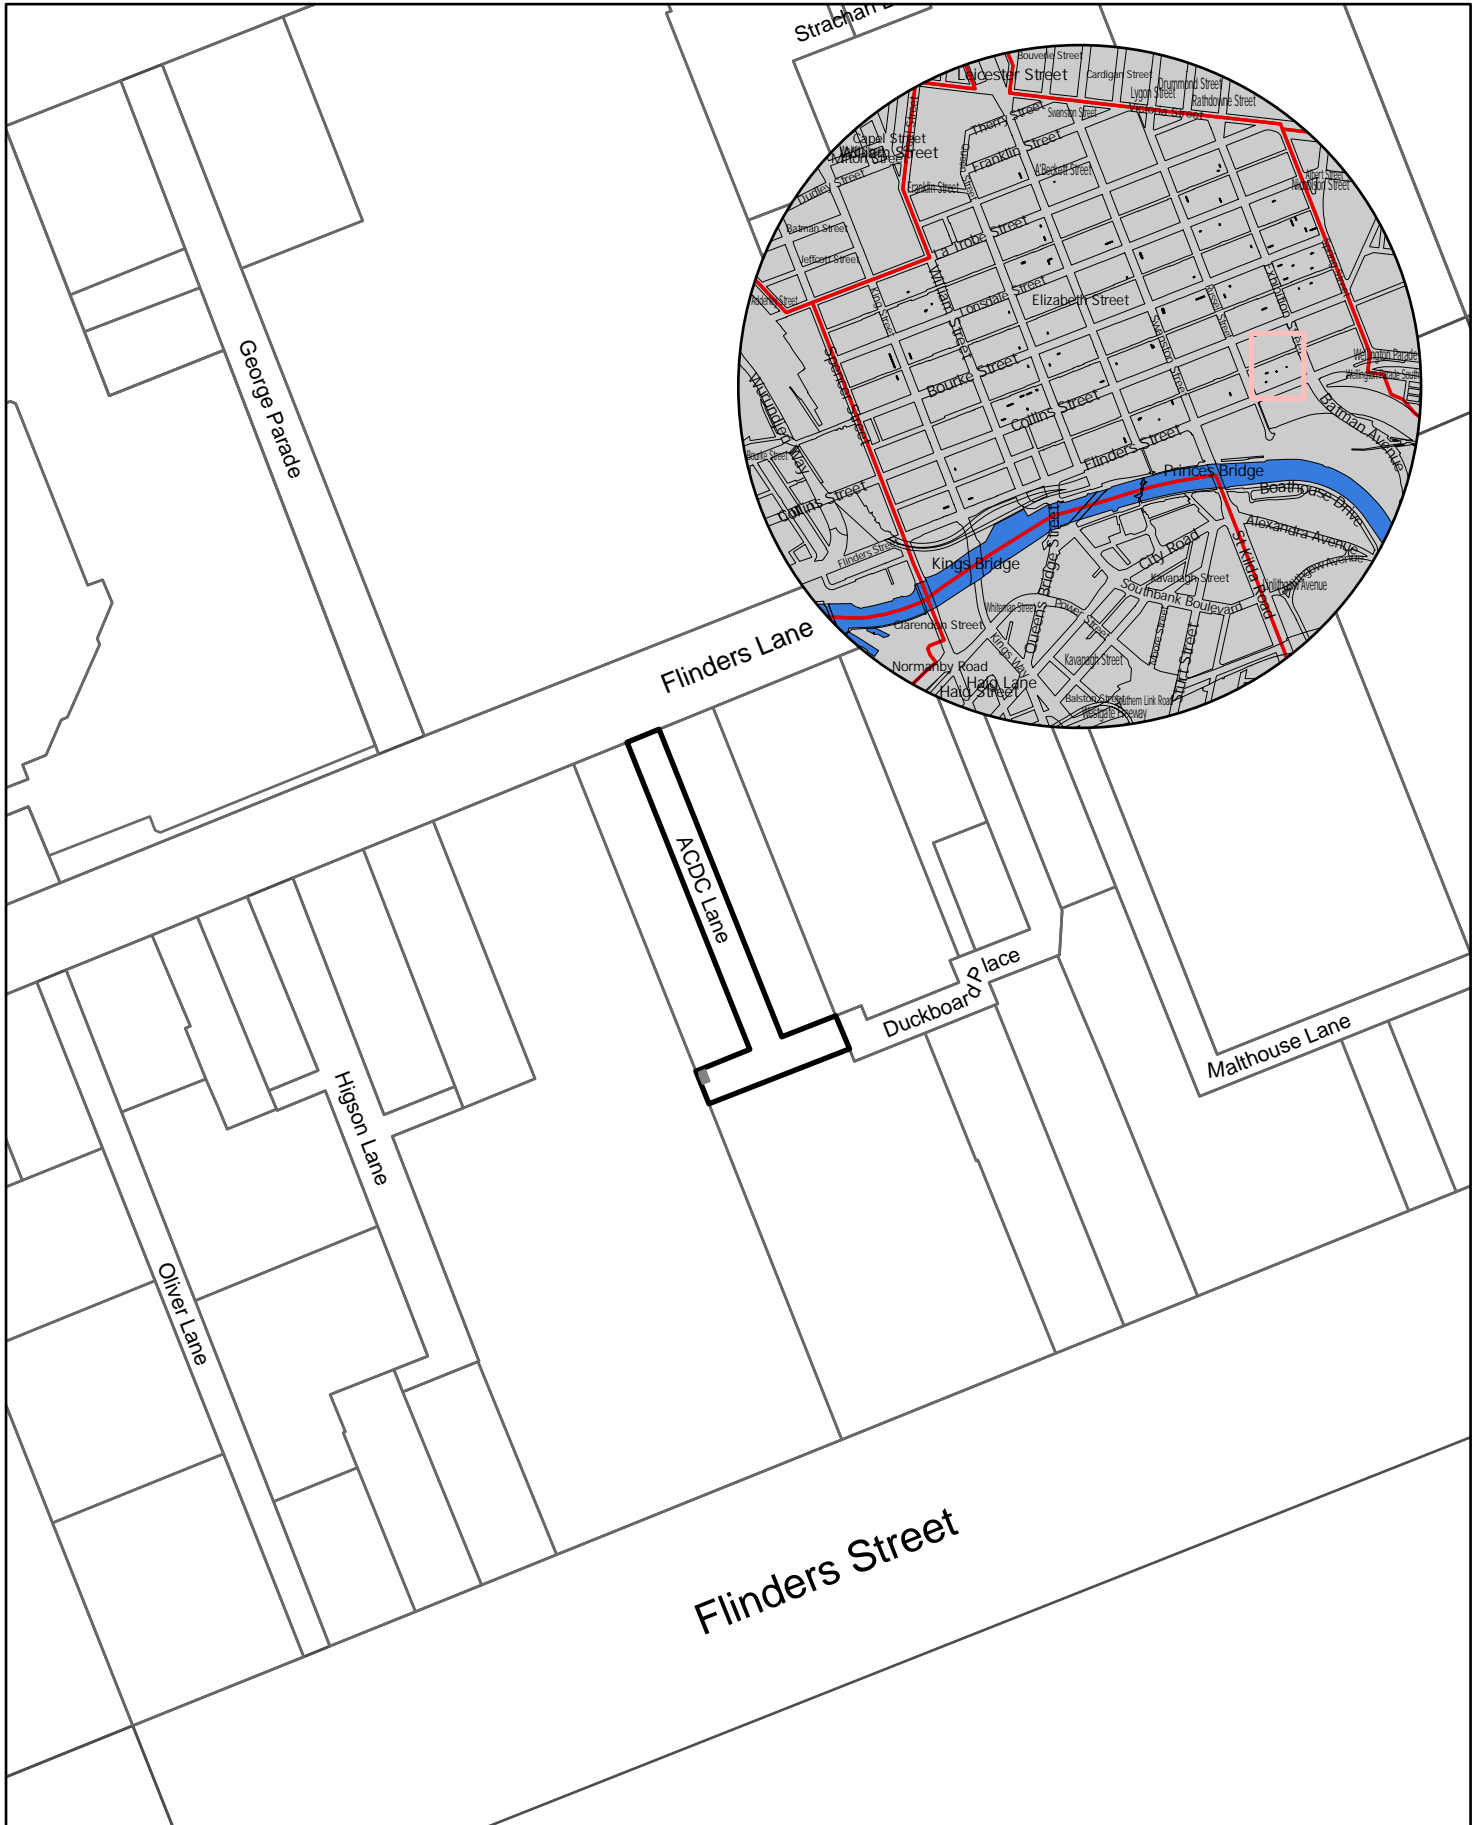

DATED: this 3rd day of April 2024

.....
Rushda Halith
General Manager Community and City Services

ACDC Lane

10 5 0 10 20

Meters

Legend

 Waste Bin Prescribed Area

Rushda Halith