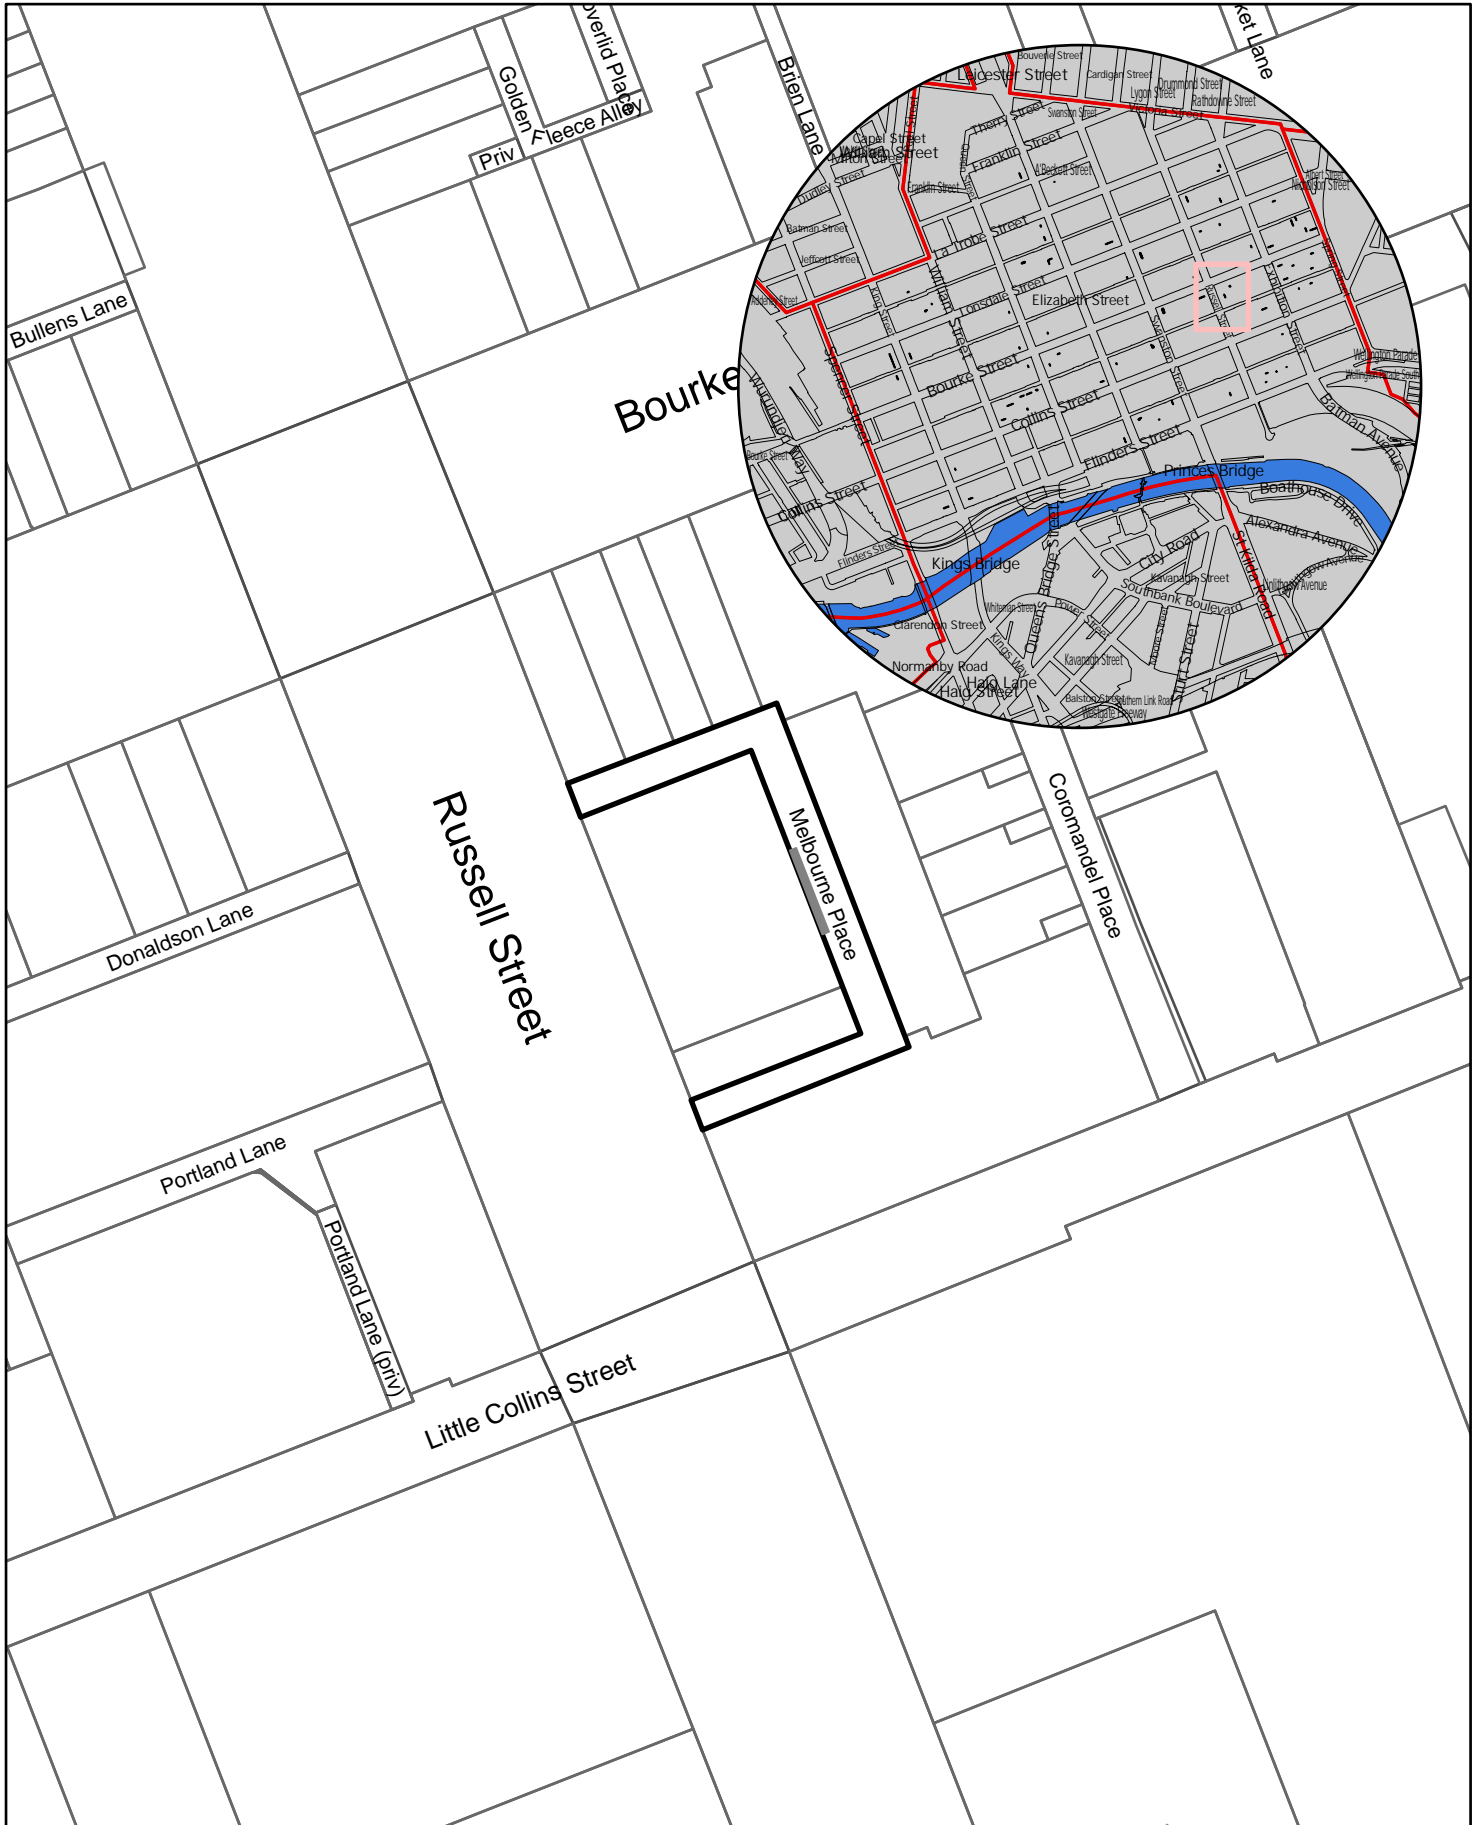

Melbourne Place

10 5 0 10 20

Meters

Legend

Waste Bin Prescribed Area

Rushda Halith

General Manager Community and City Services