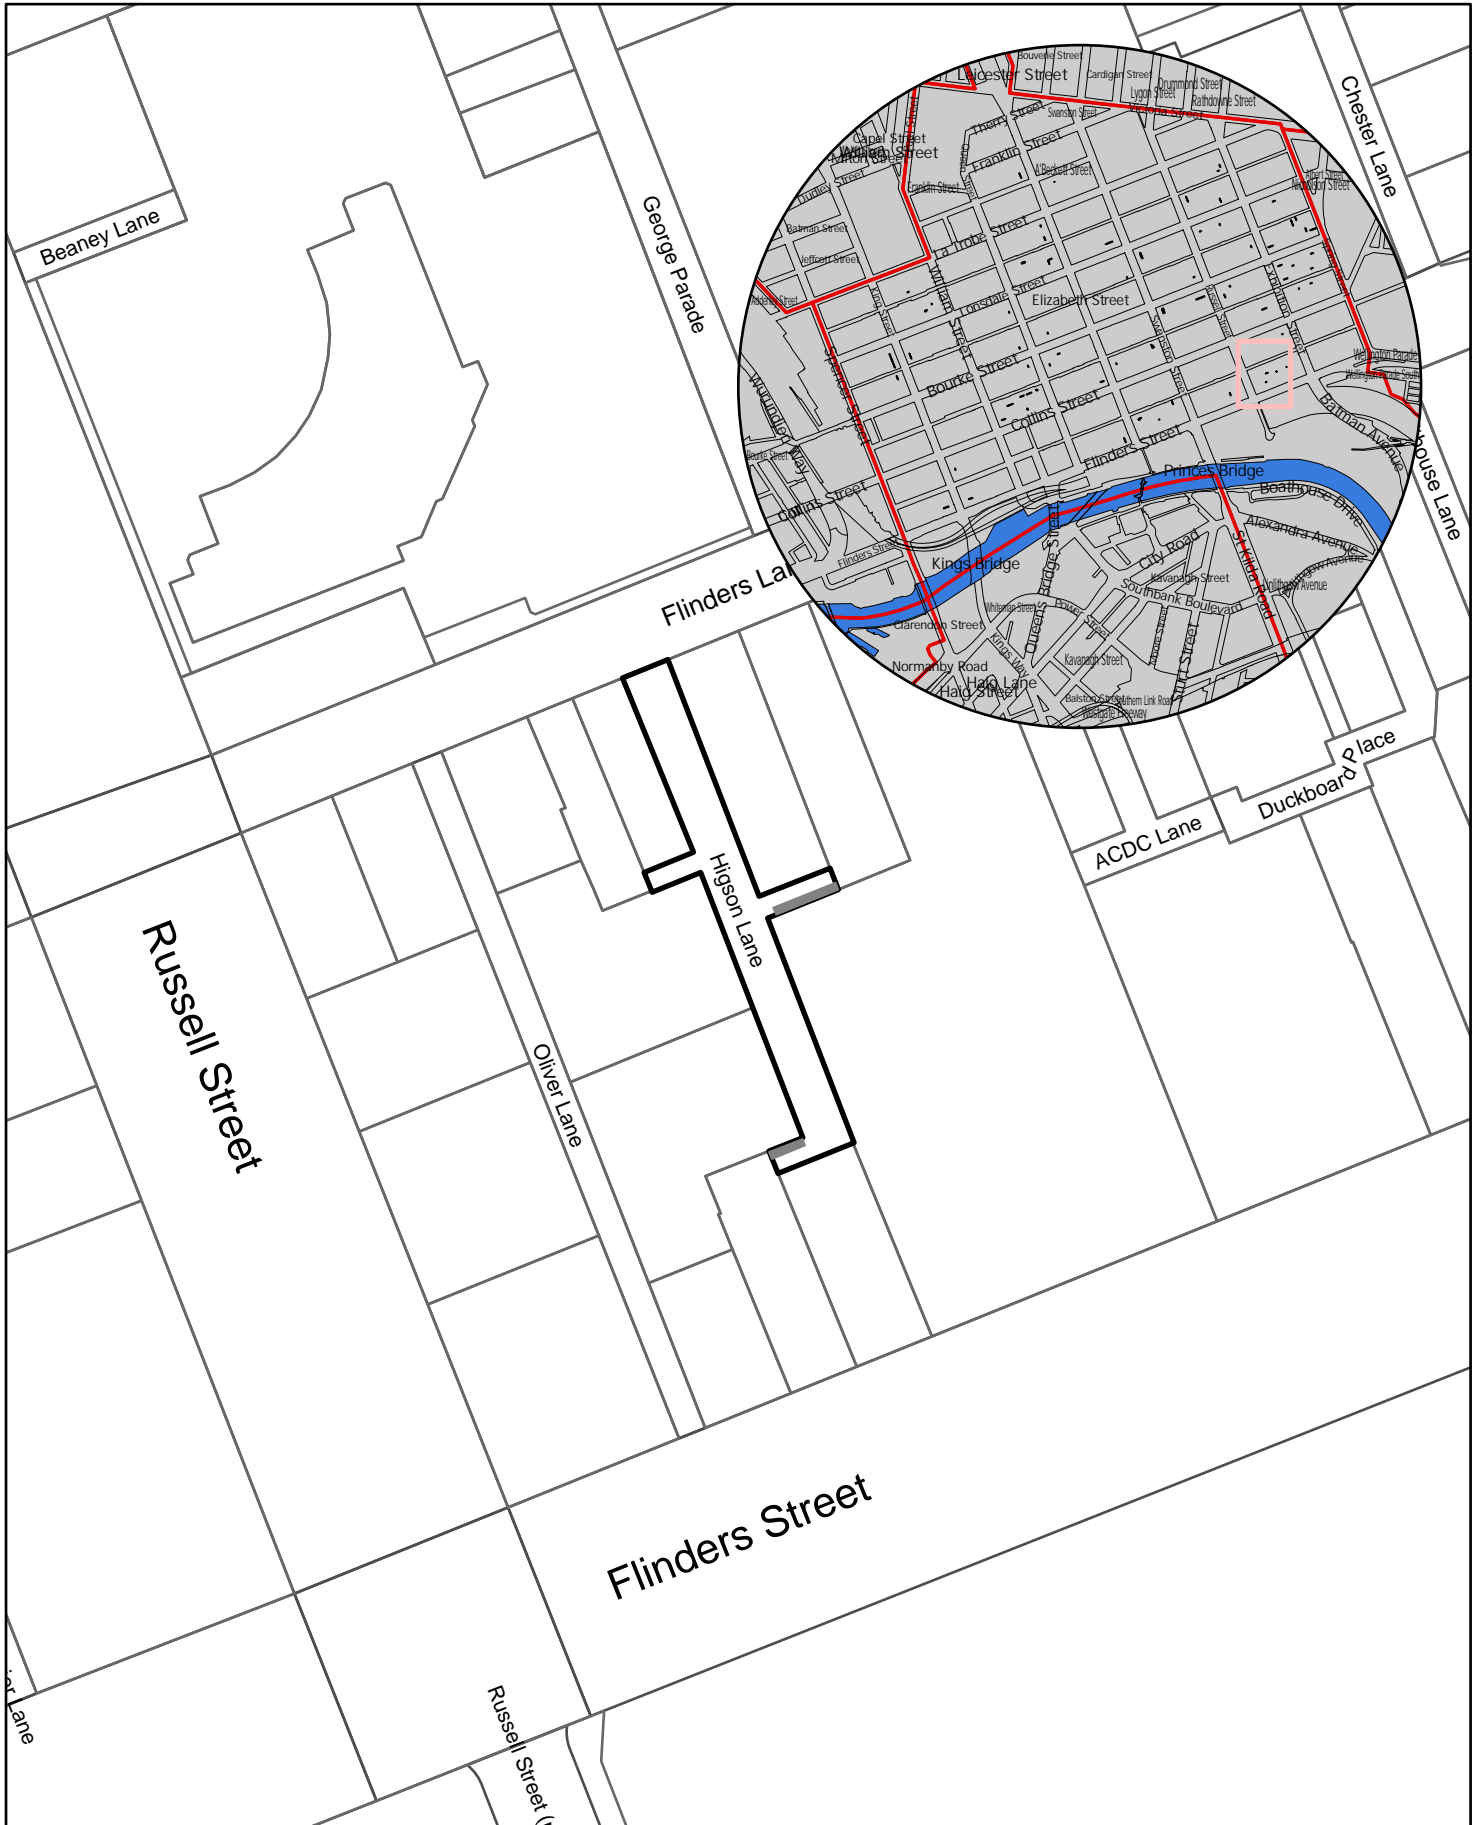

Rushda Halith

General Manager Community and City Services

Higson Lane

10 5 0 10 20

Meters

Legend

 Waste Bin Prescribed Area

Rushda Halith