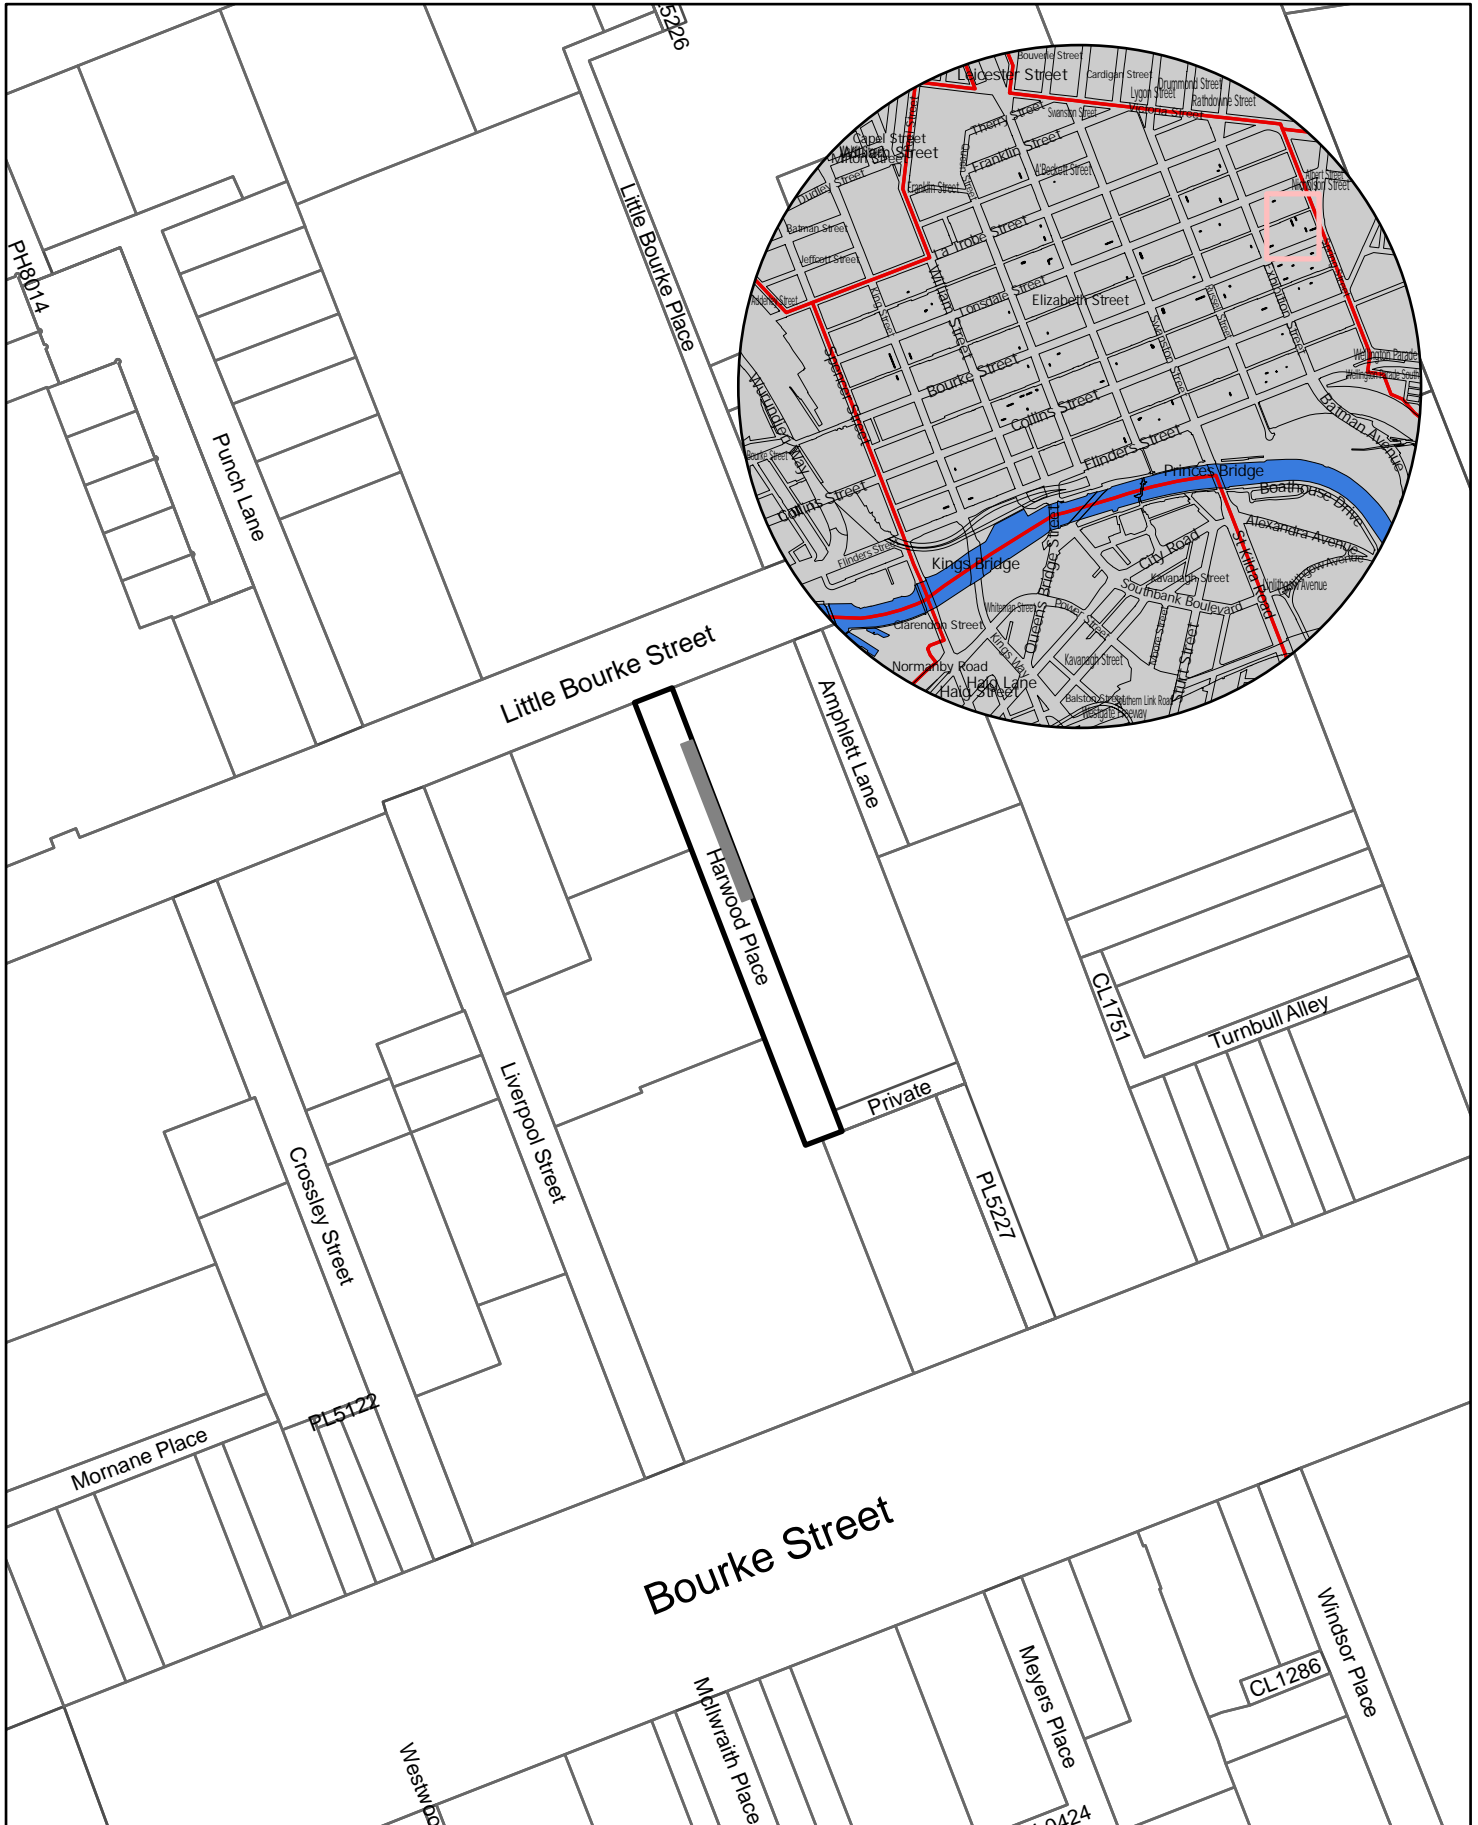

General Manager Community and City Services

10 5 0 10 20

Meters

Legend

 Waste Bin Prescribed Area

Rushda Halith

General Manager Community and City Services

Harwood Place