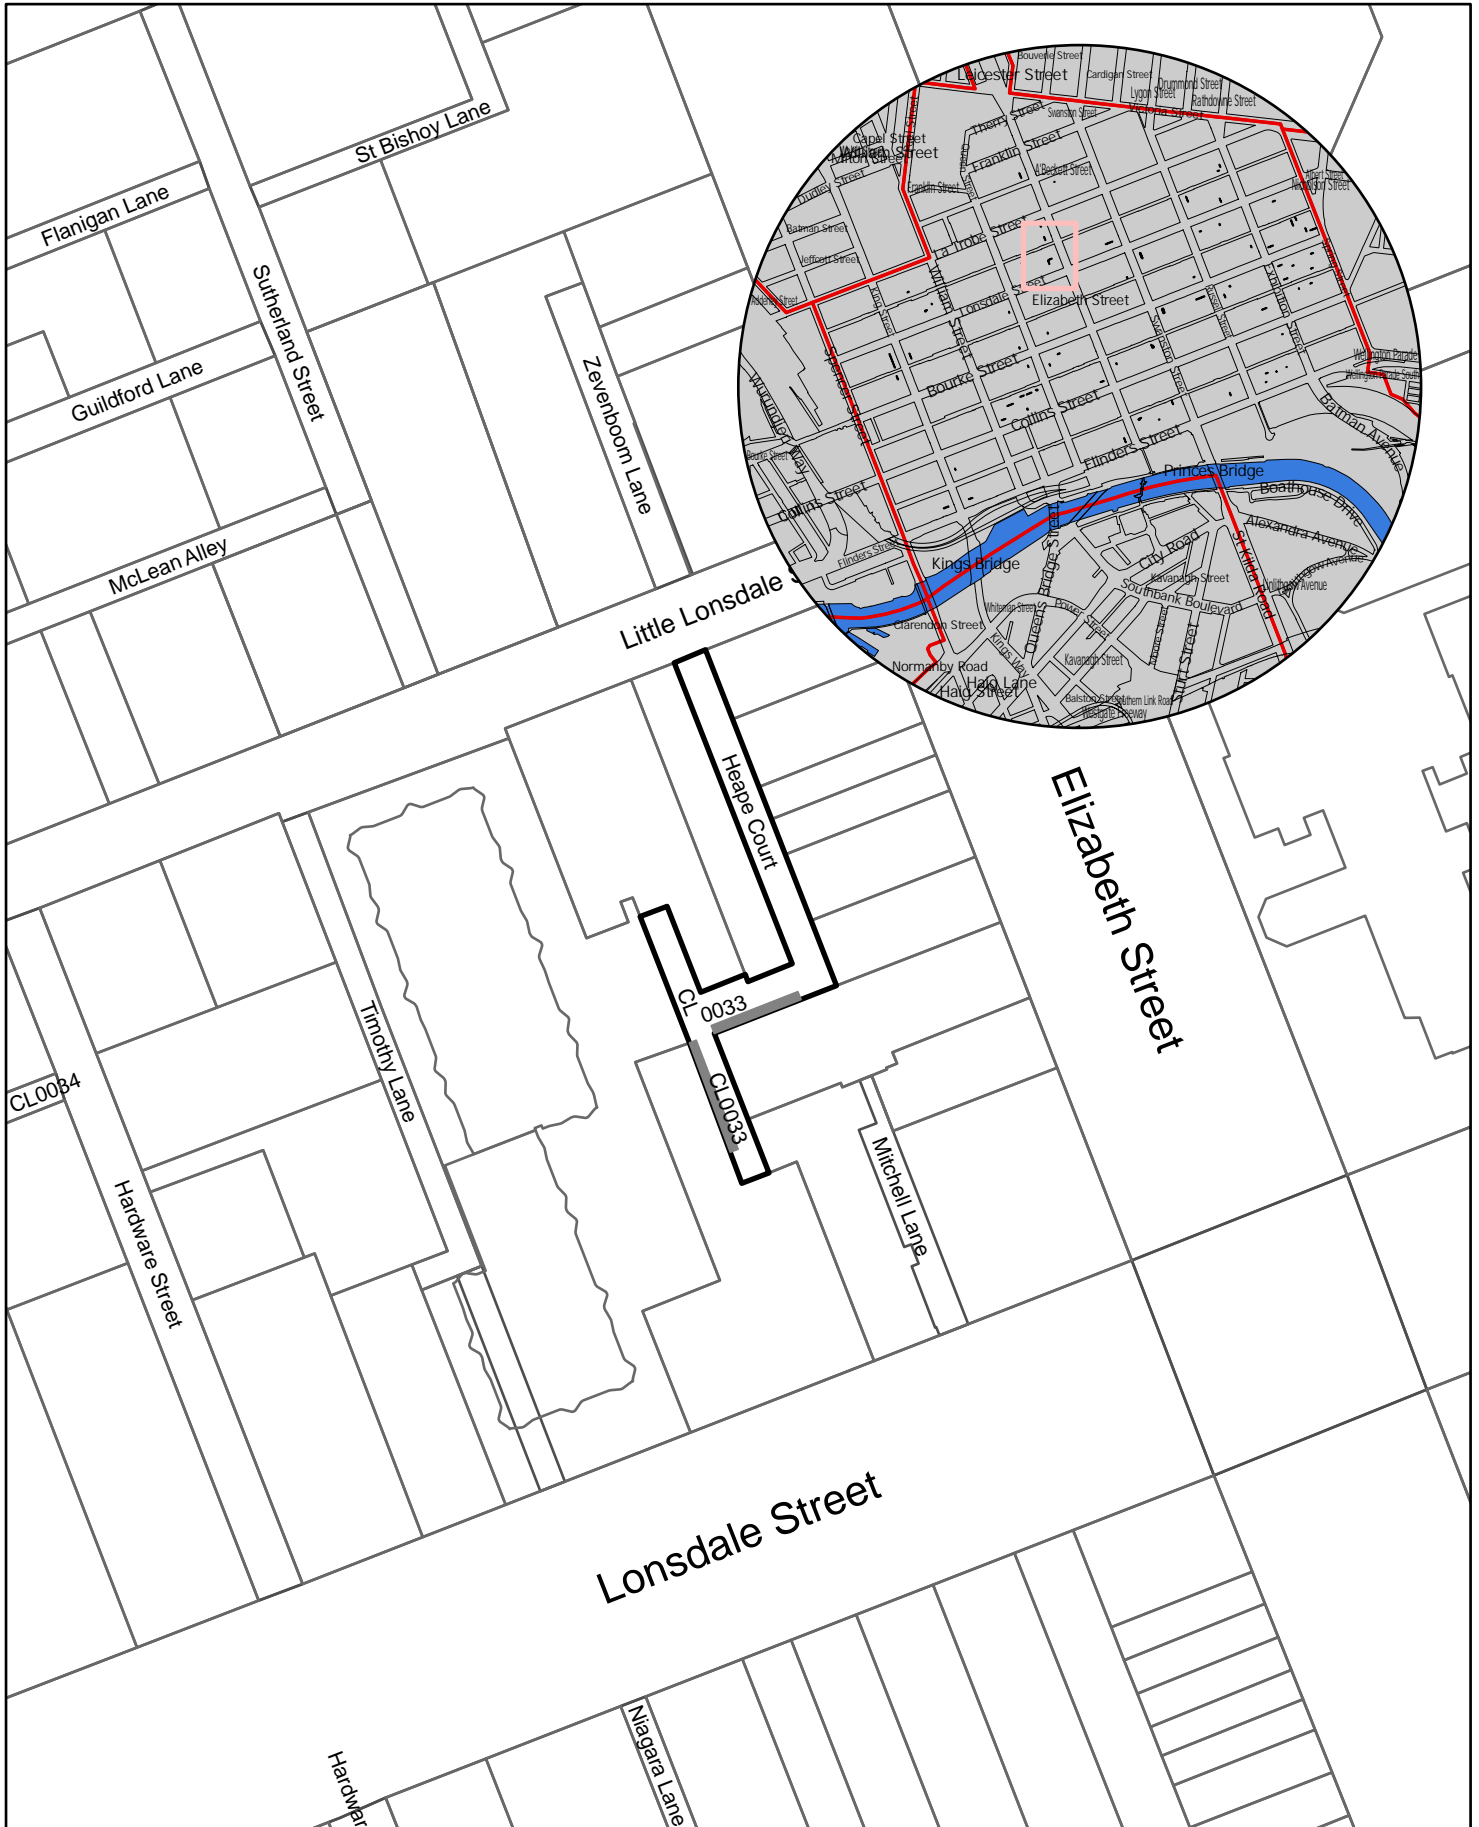

Meters

Legend

 Waste Bin Prescribed Area

Rushda Halith

General Manager Community and City Services

Heape Court

Legend

Waste Bin Prescribed Area