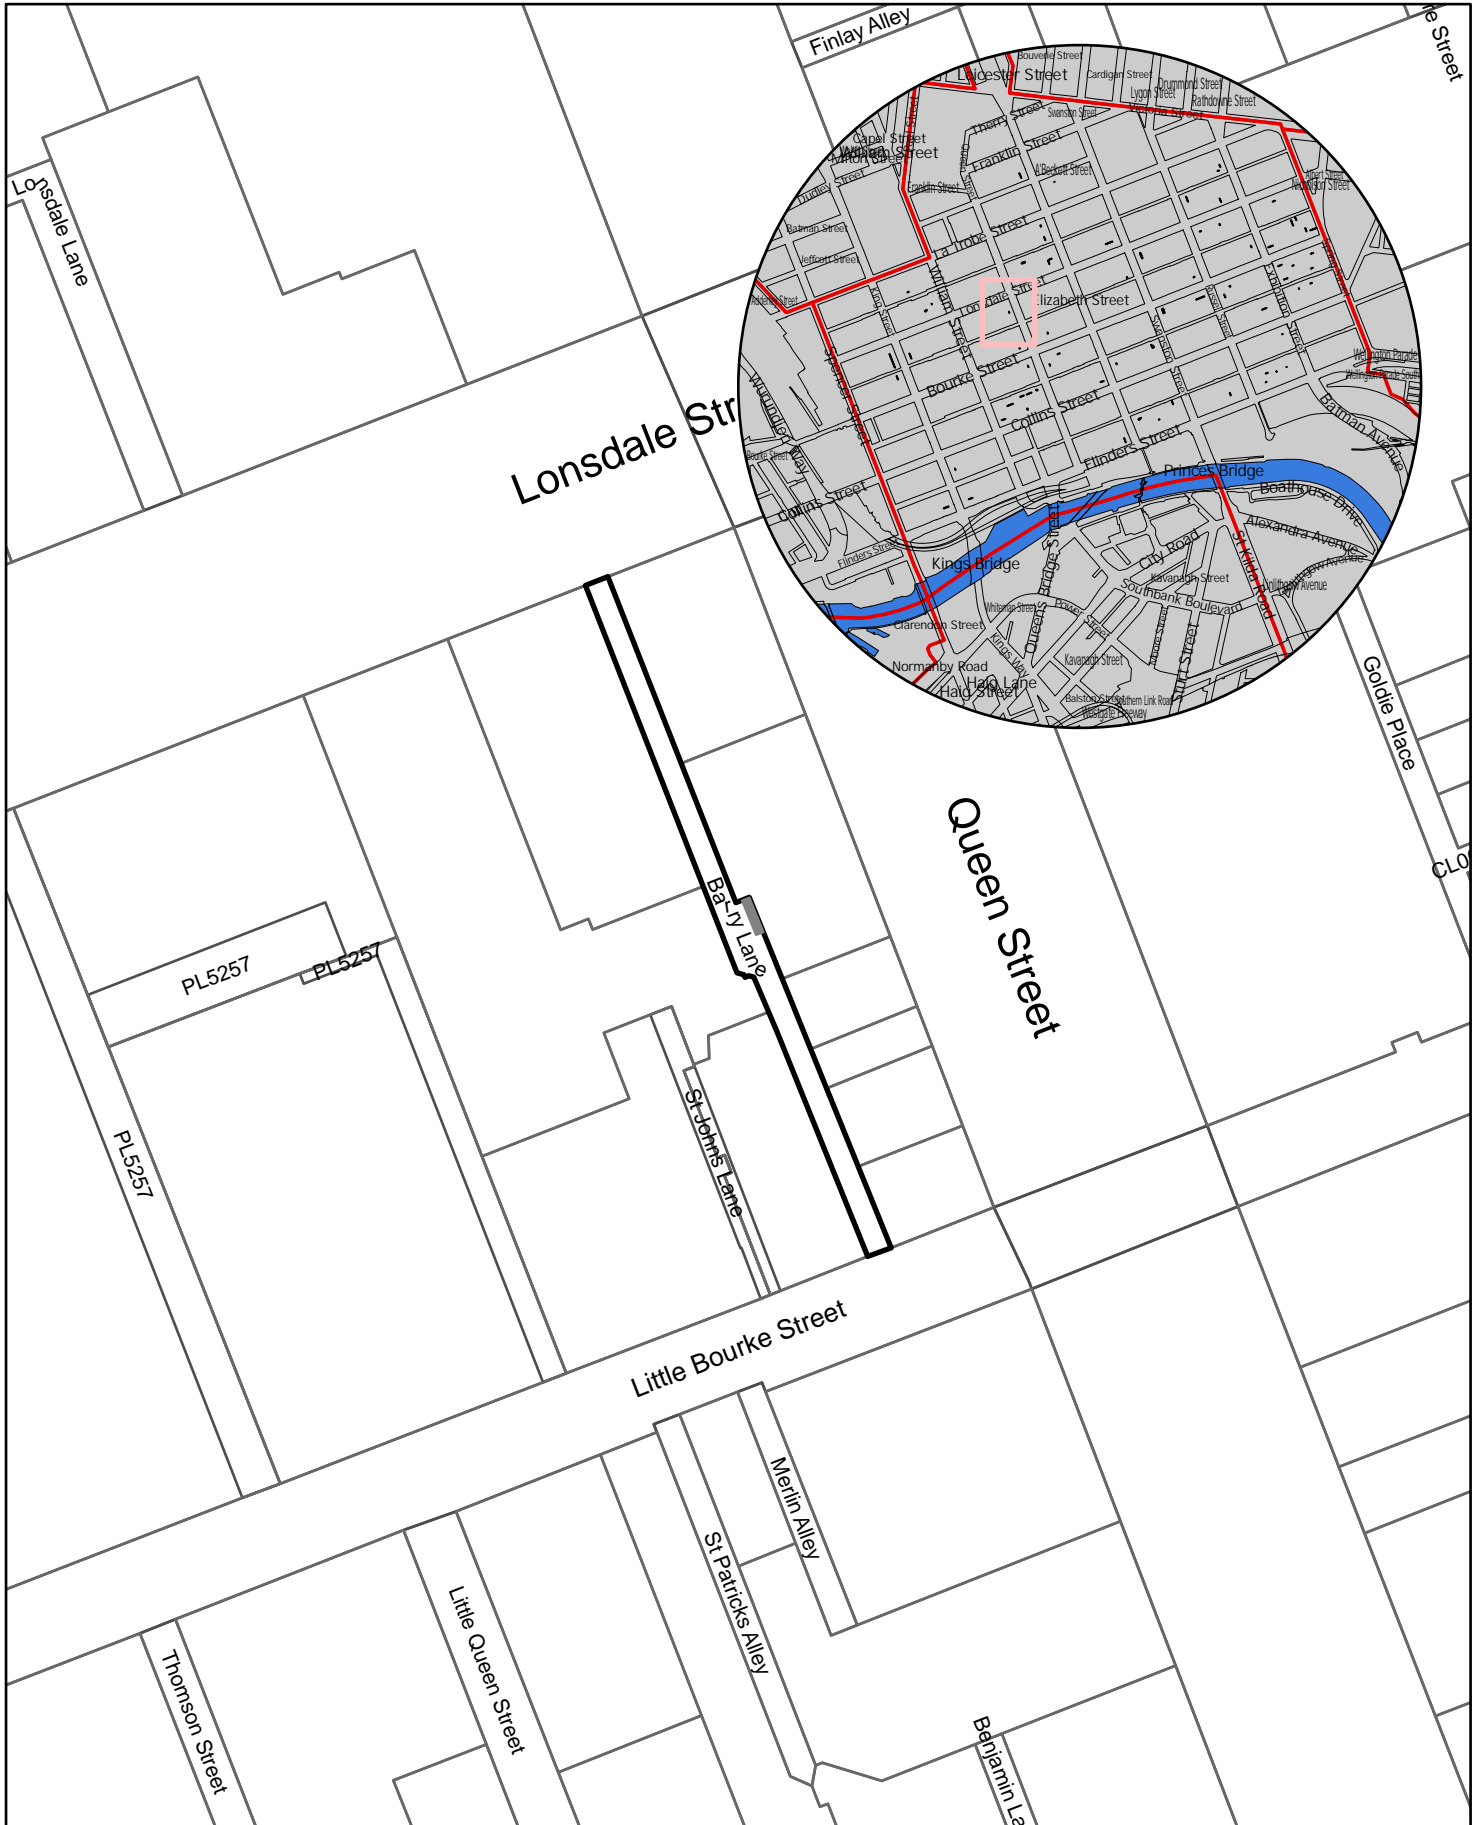

Barry Lane

10 5 0 10 20

Meters

Legend

Waste Bin Prescribed Area

Rushda Halith

General Manager Community and City Services