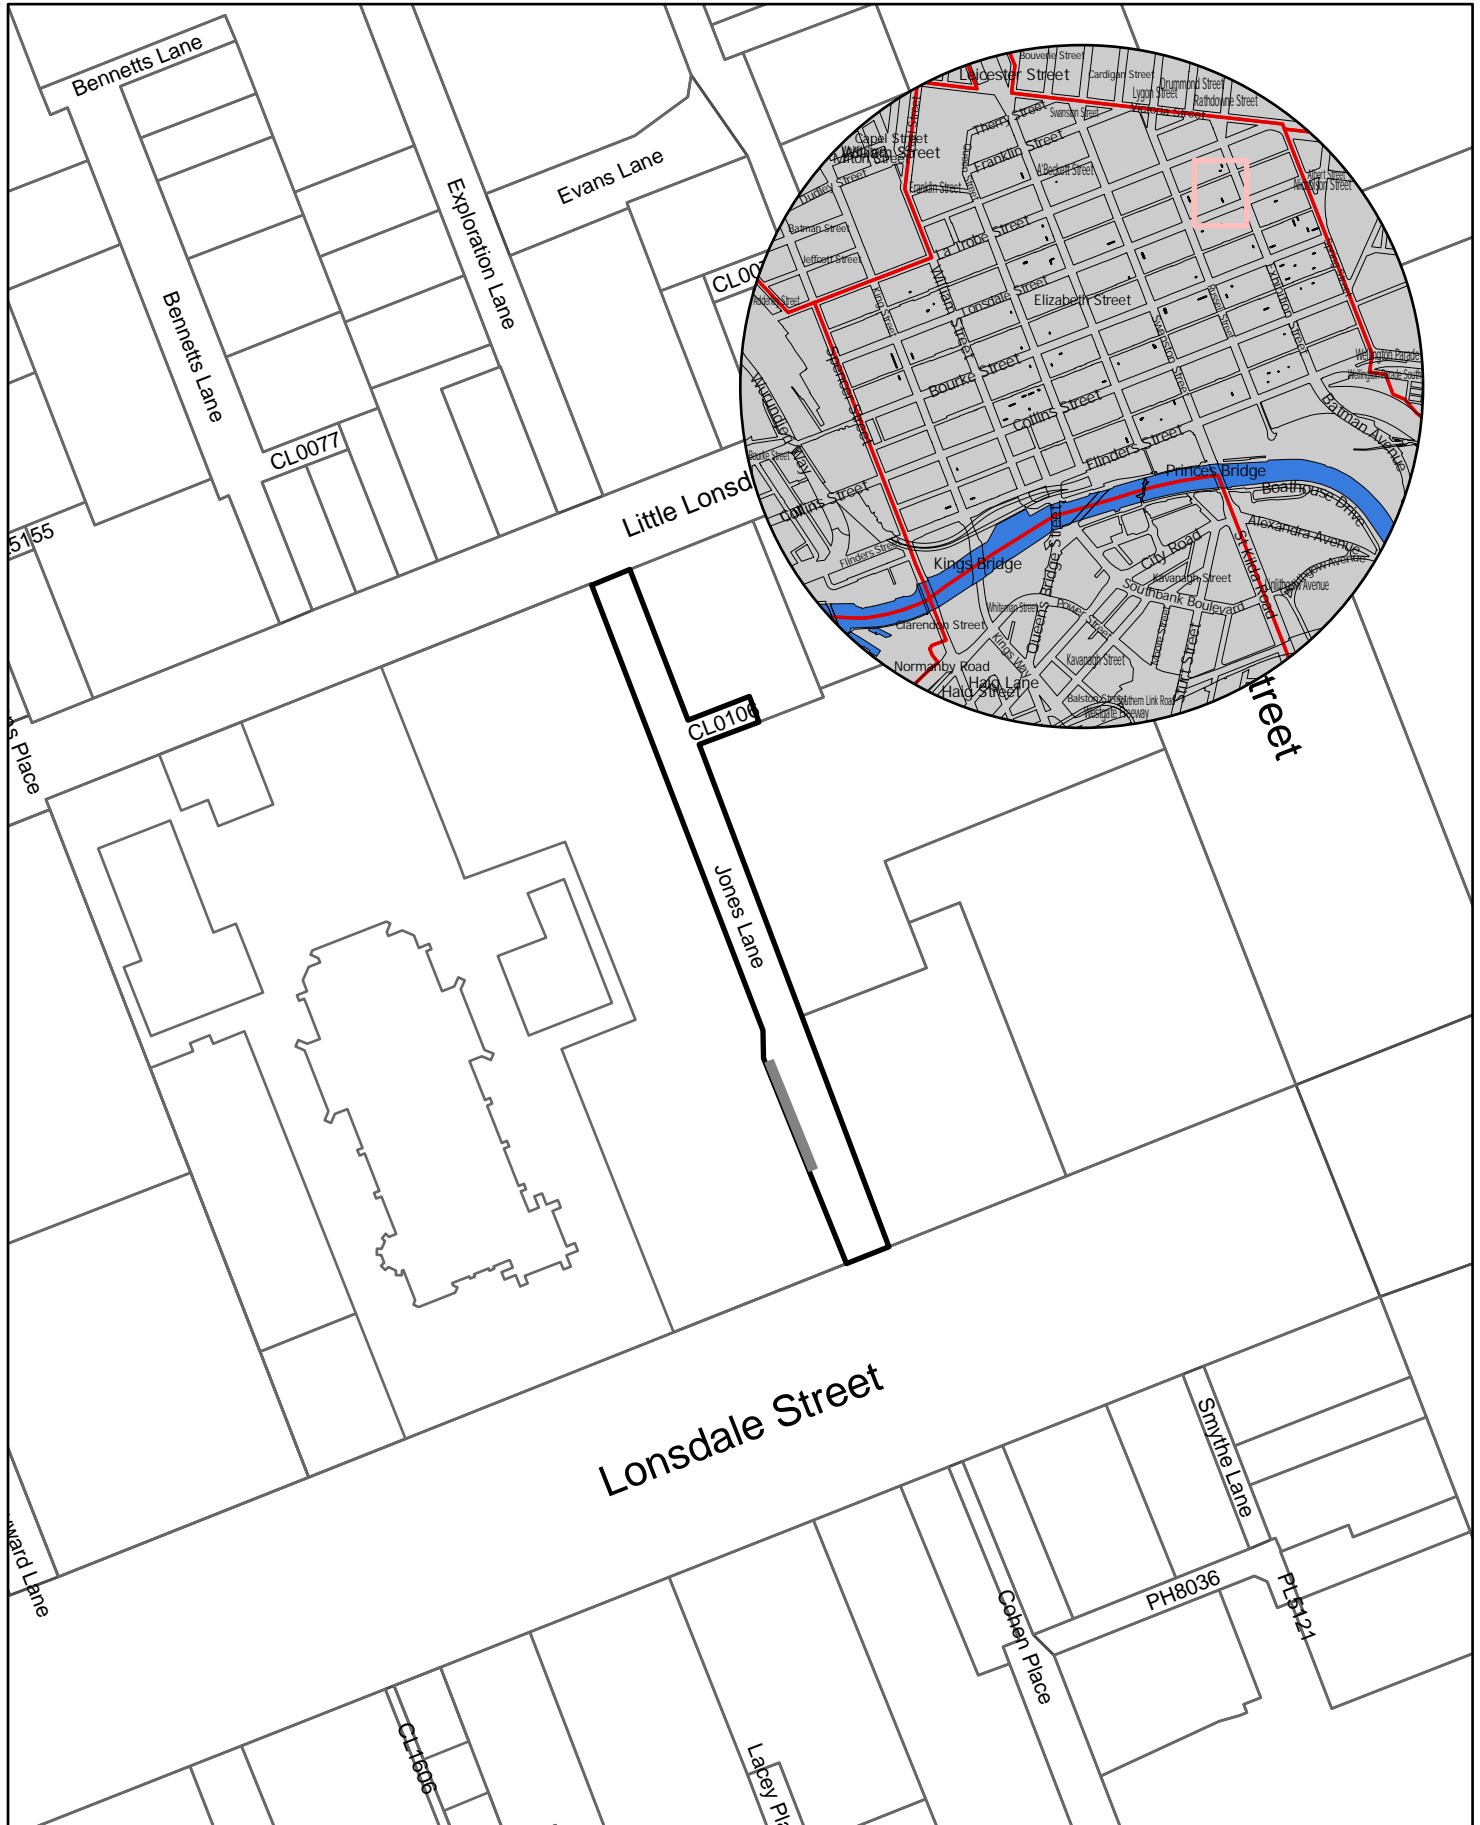

Legend
 Waste Bin Prescribed Area

.....
Rushda Halith
General Manager Community and City Services