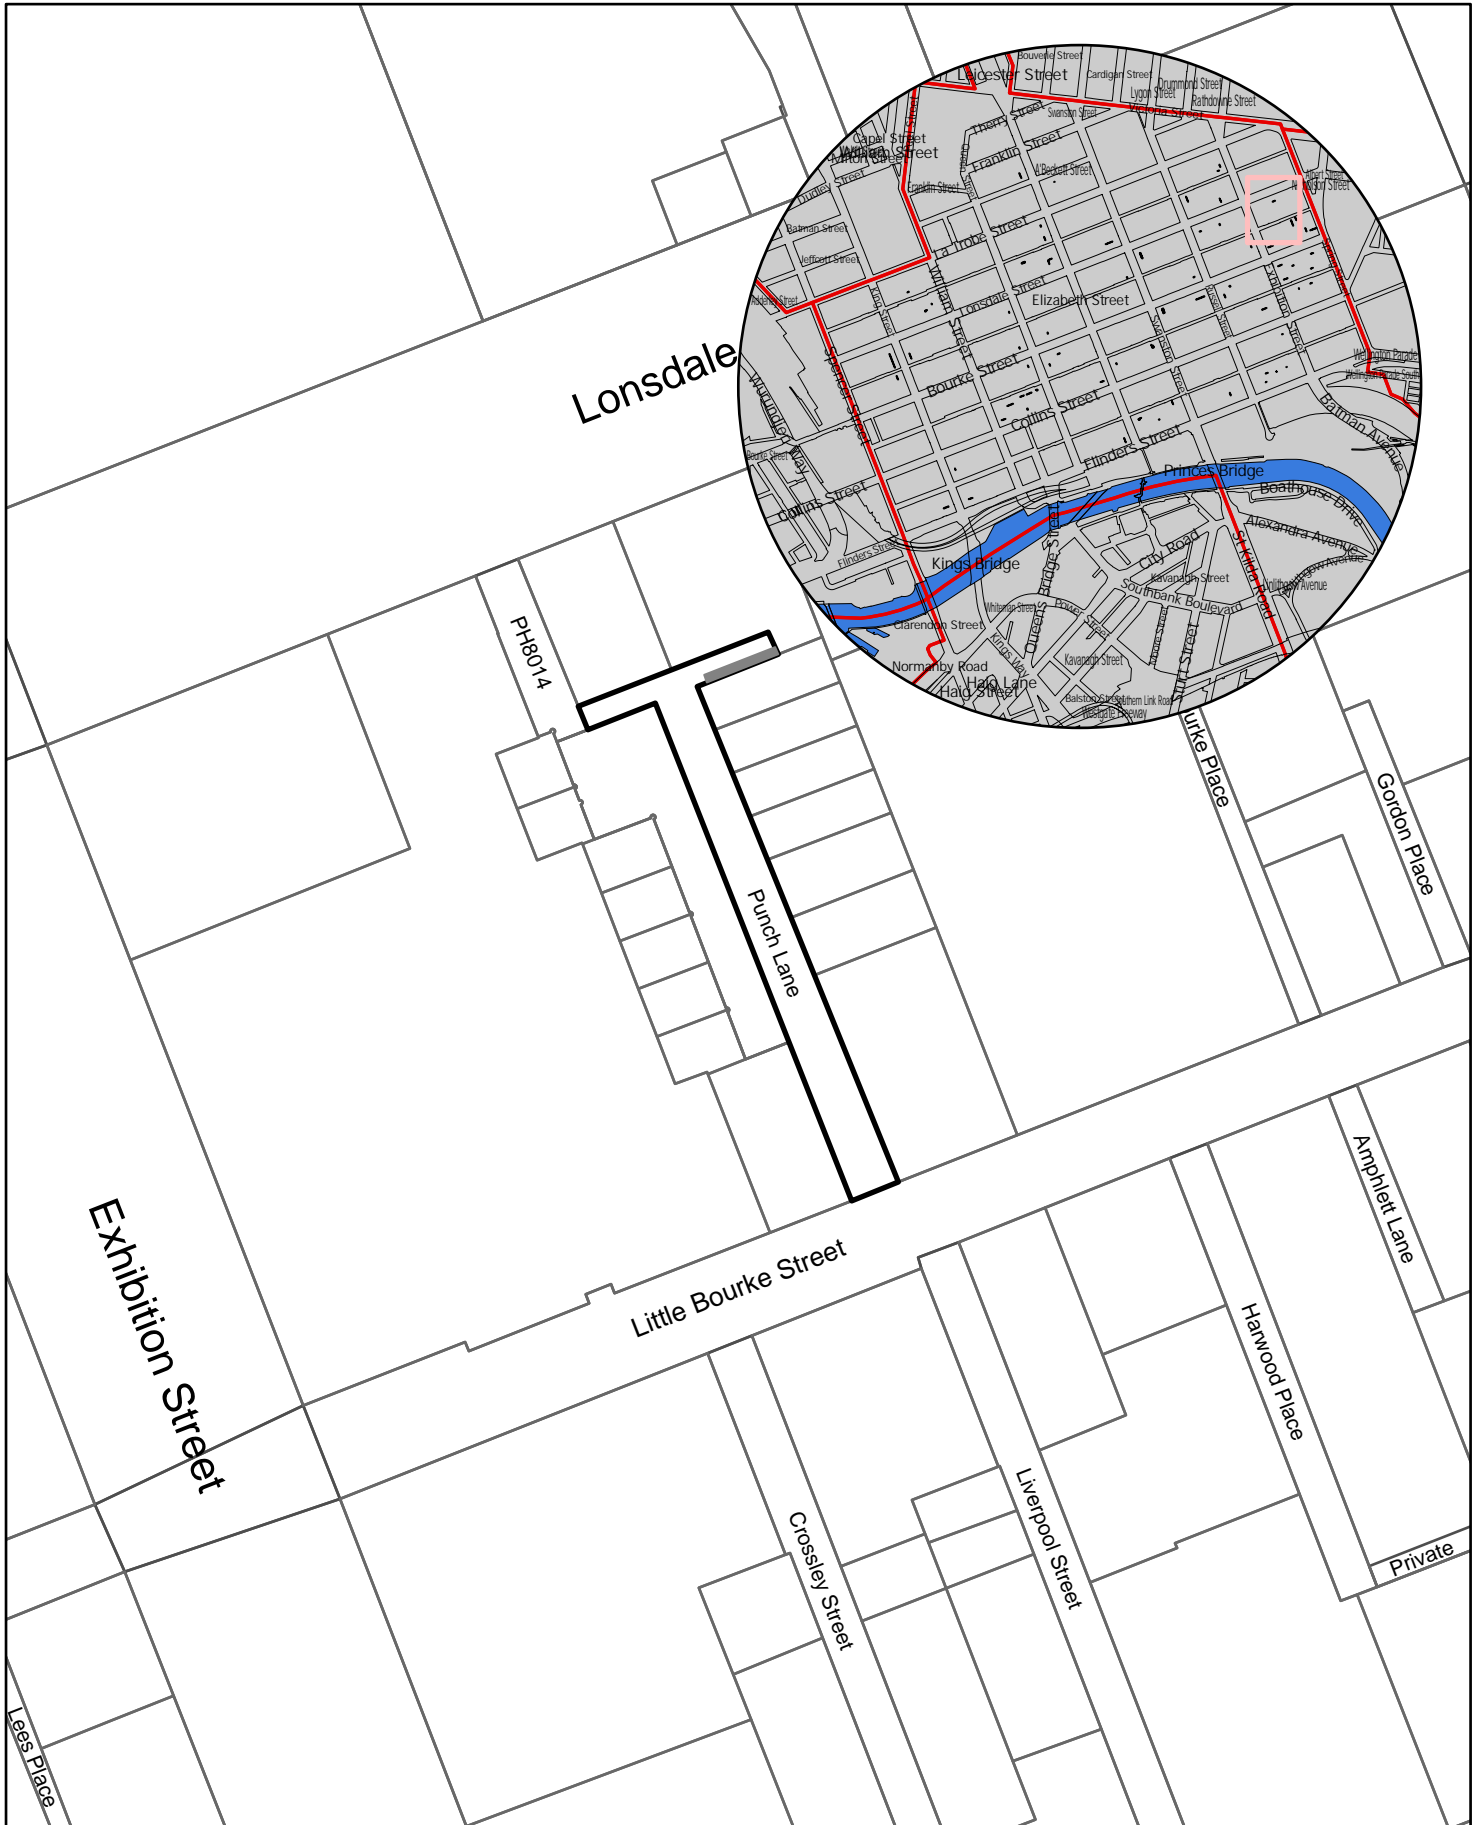

Meters

Legend

 Waste Bin Prescribed Area

Rushda Halith

General Manager Community and City Services

Punch Lane

10 5 0 10 20

Meters