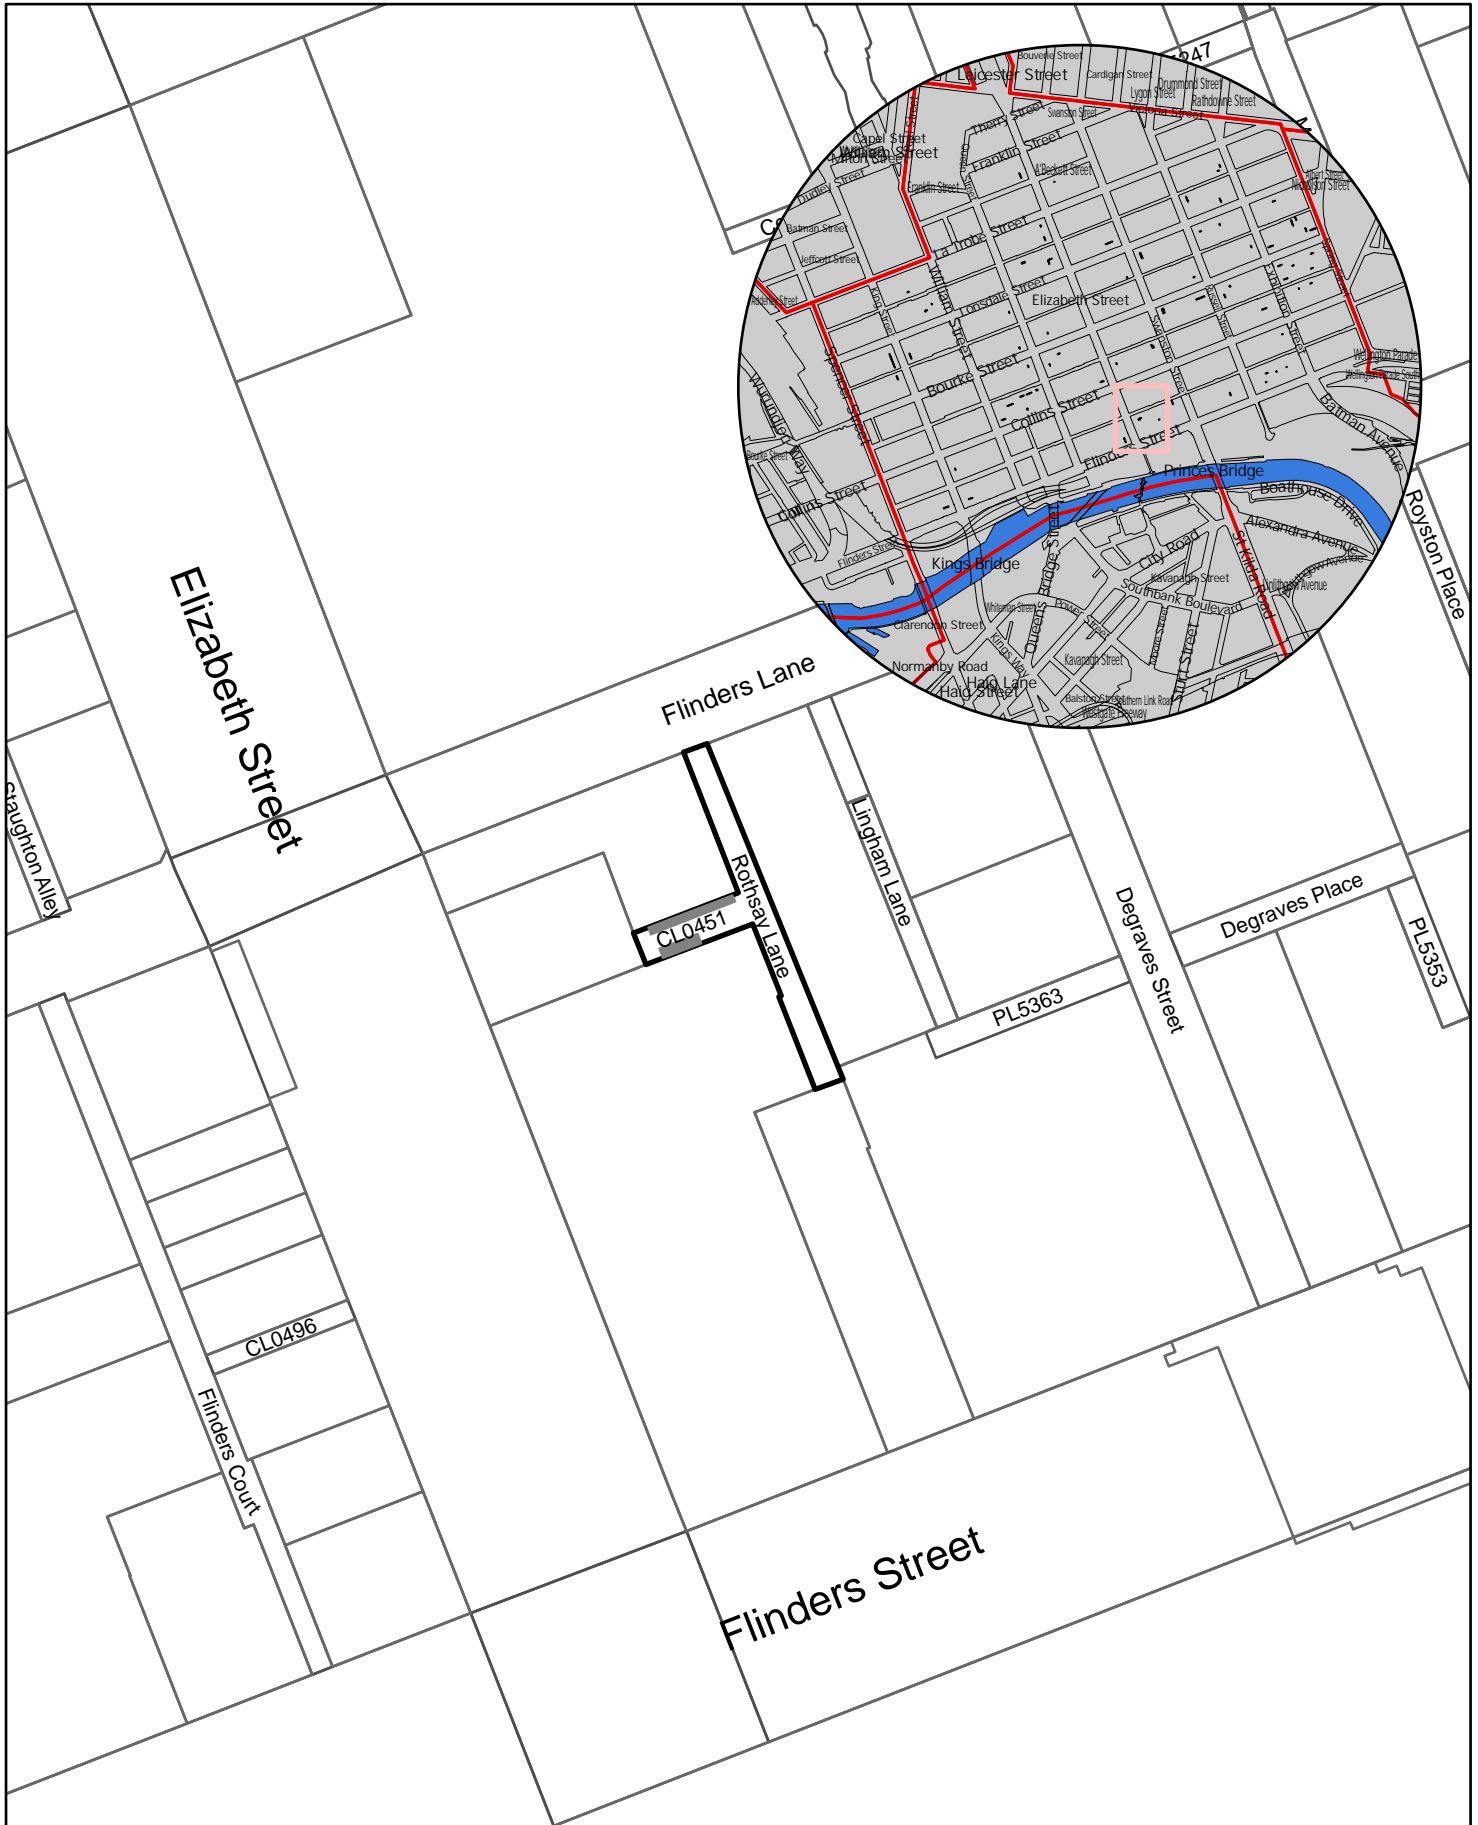

Rothsay Lane

10 5 0 10 20

Meters

Legend

Waste Bin Prescribed Area

Rushda Halith

General Manager Community and City Services