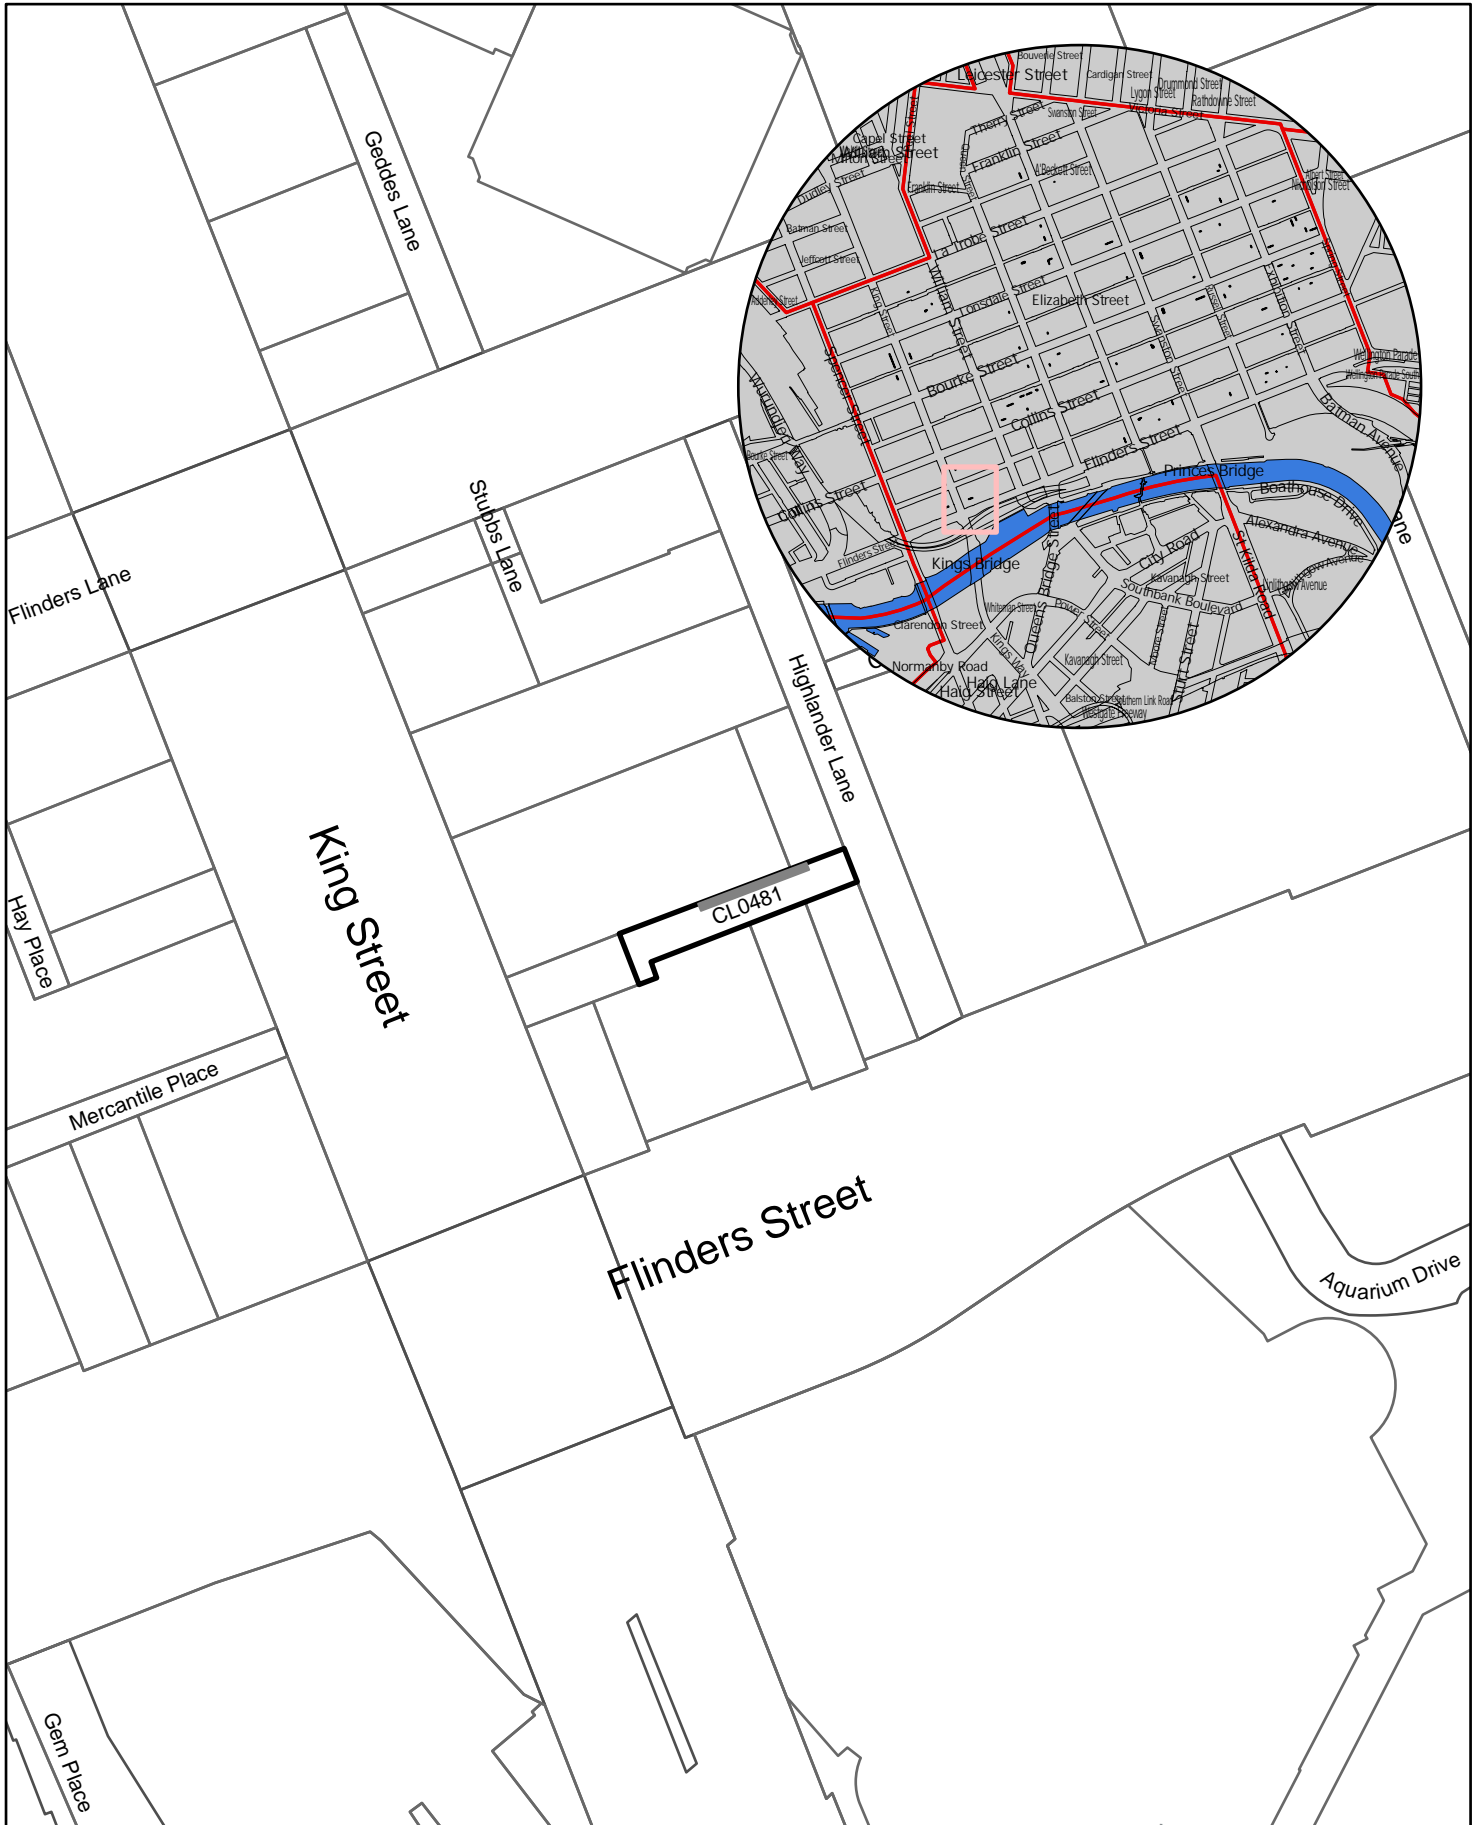

Legend
Waste Bin Prescribed Area

.....

Rushda Halith
General Manager Community and City Services