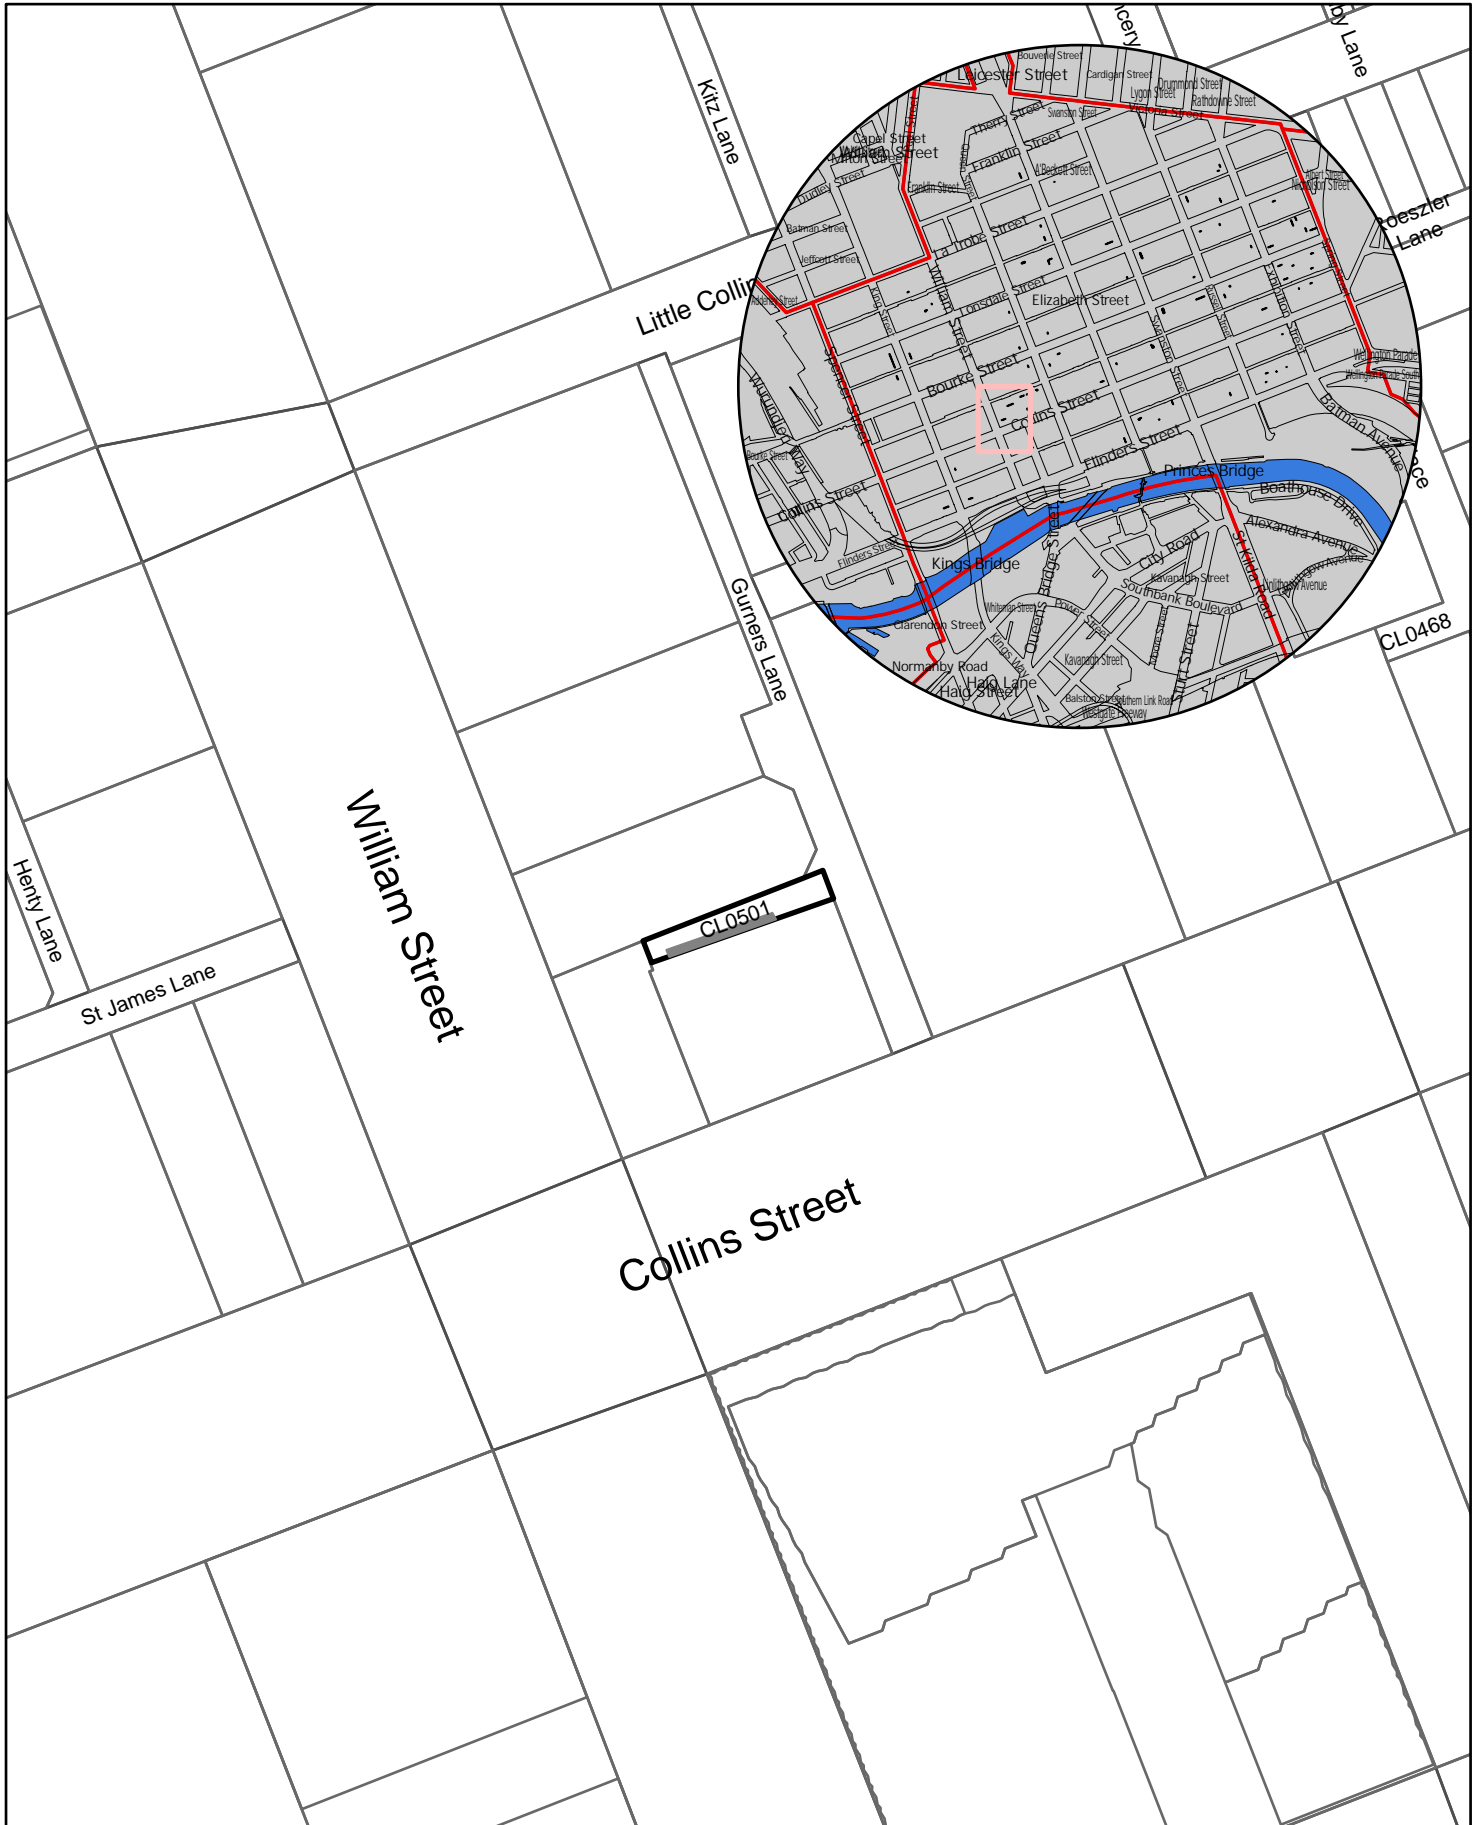

Legend
Waste Bin Prescribed Area

.....

Rushda Halith
General Manager Community and City Services