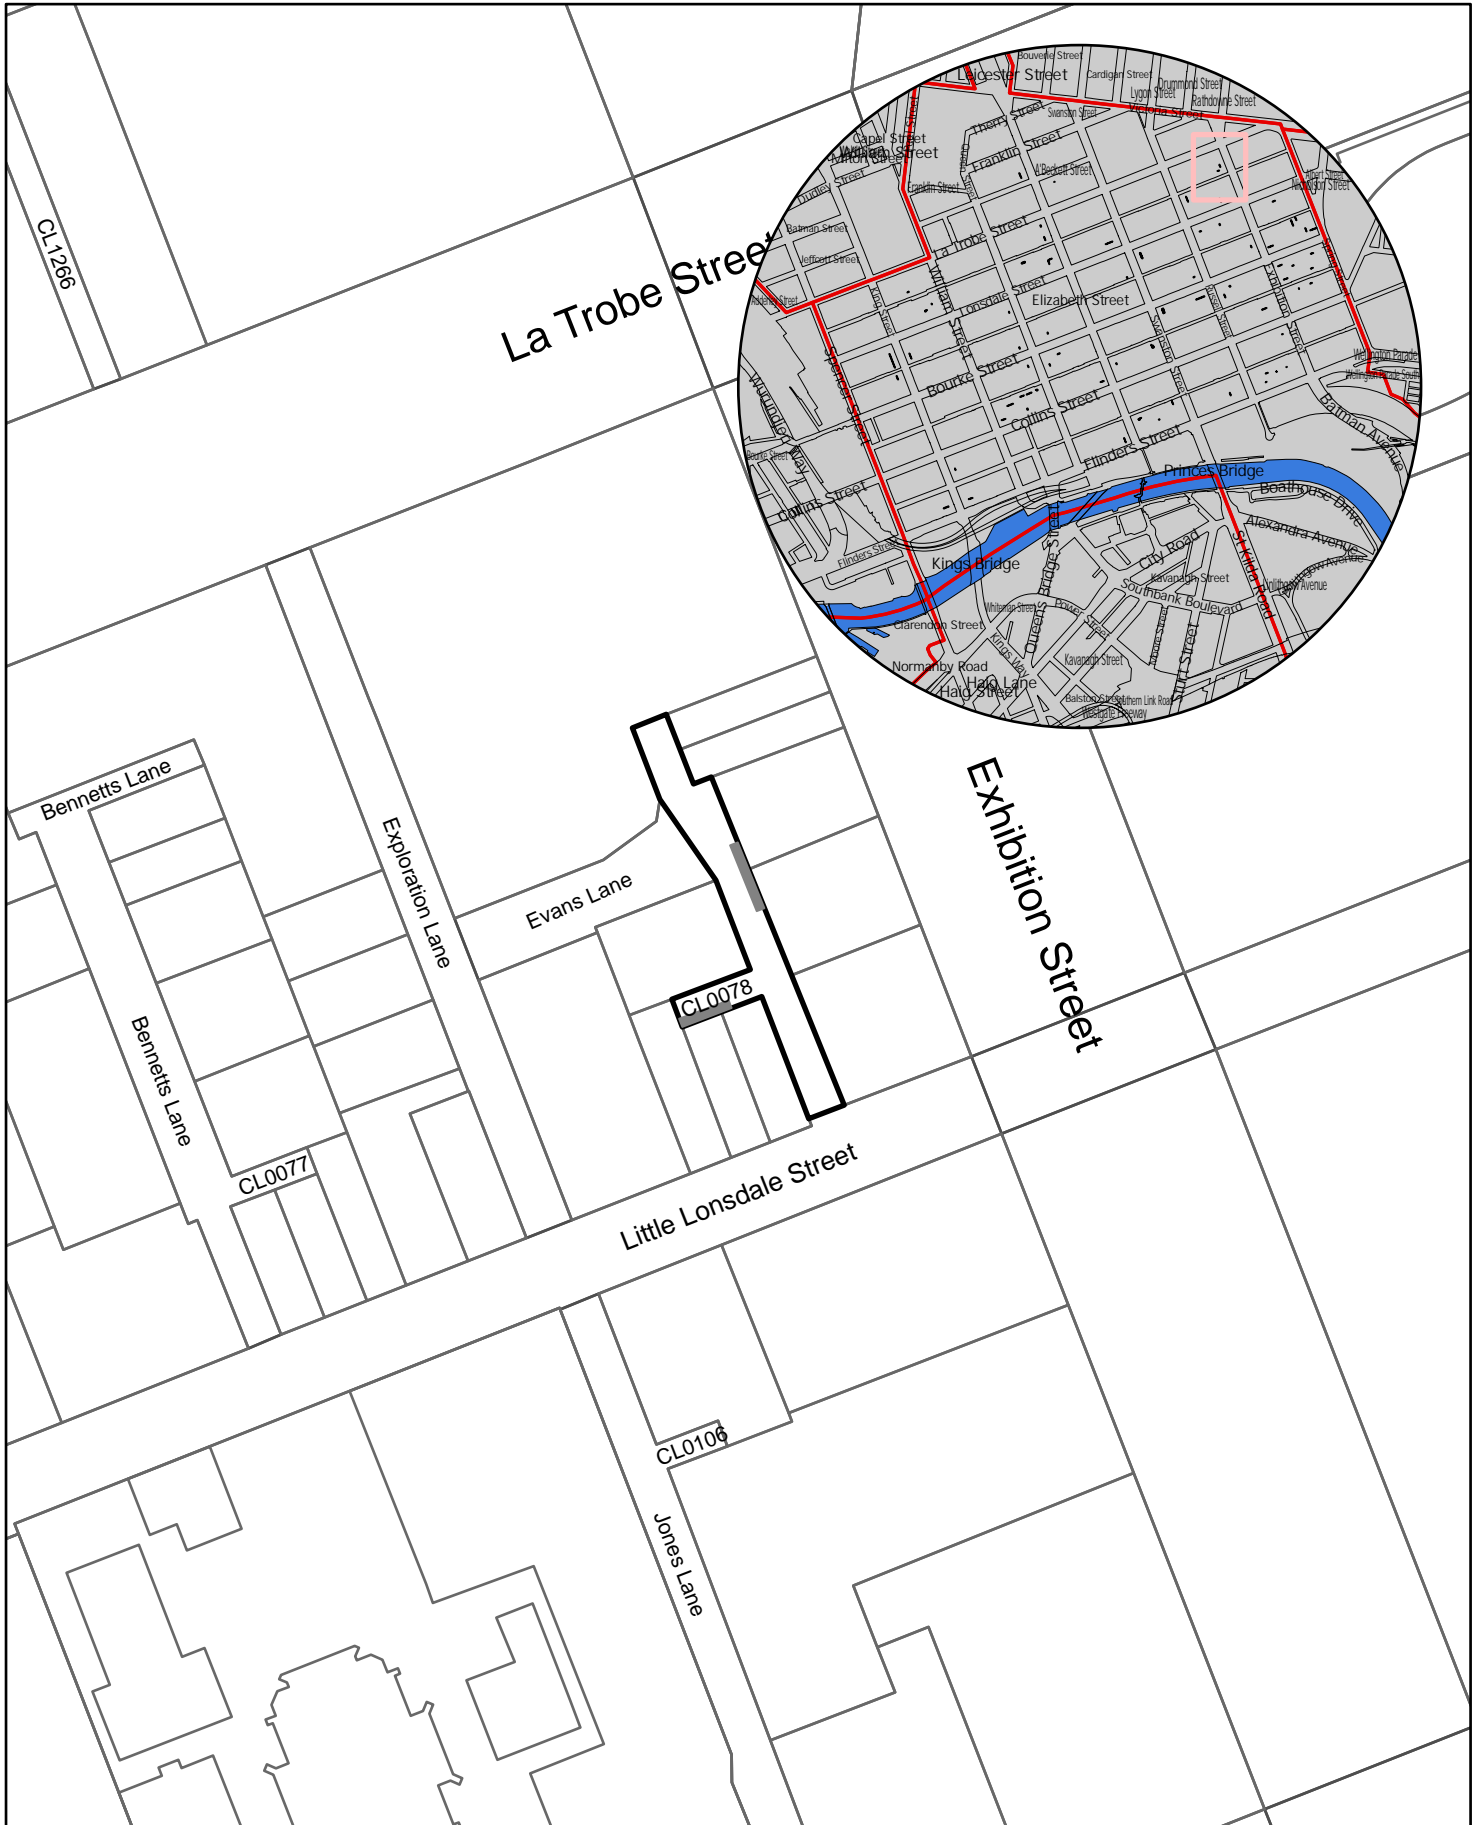

Evans Lane

10 5 0 10 20

Meters

Legend

Waste Bin Prescribed Area

Rushda Halith

General Manager Community and City Services