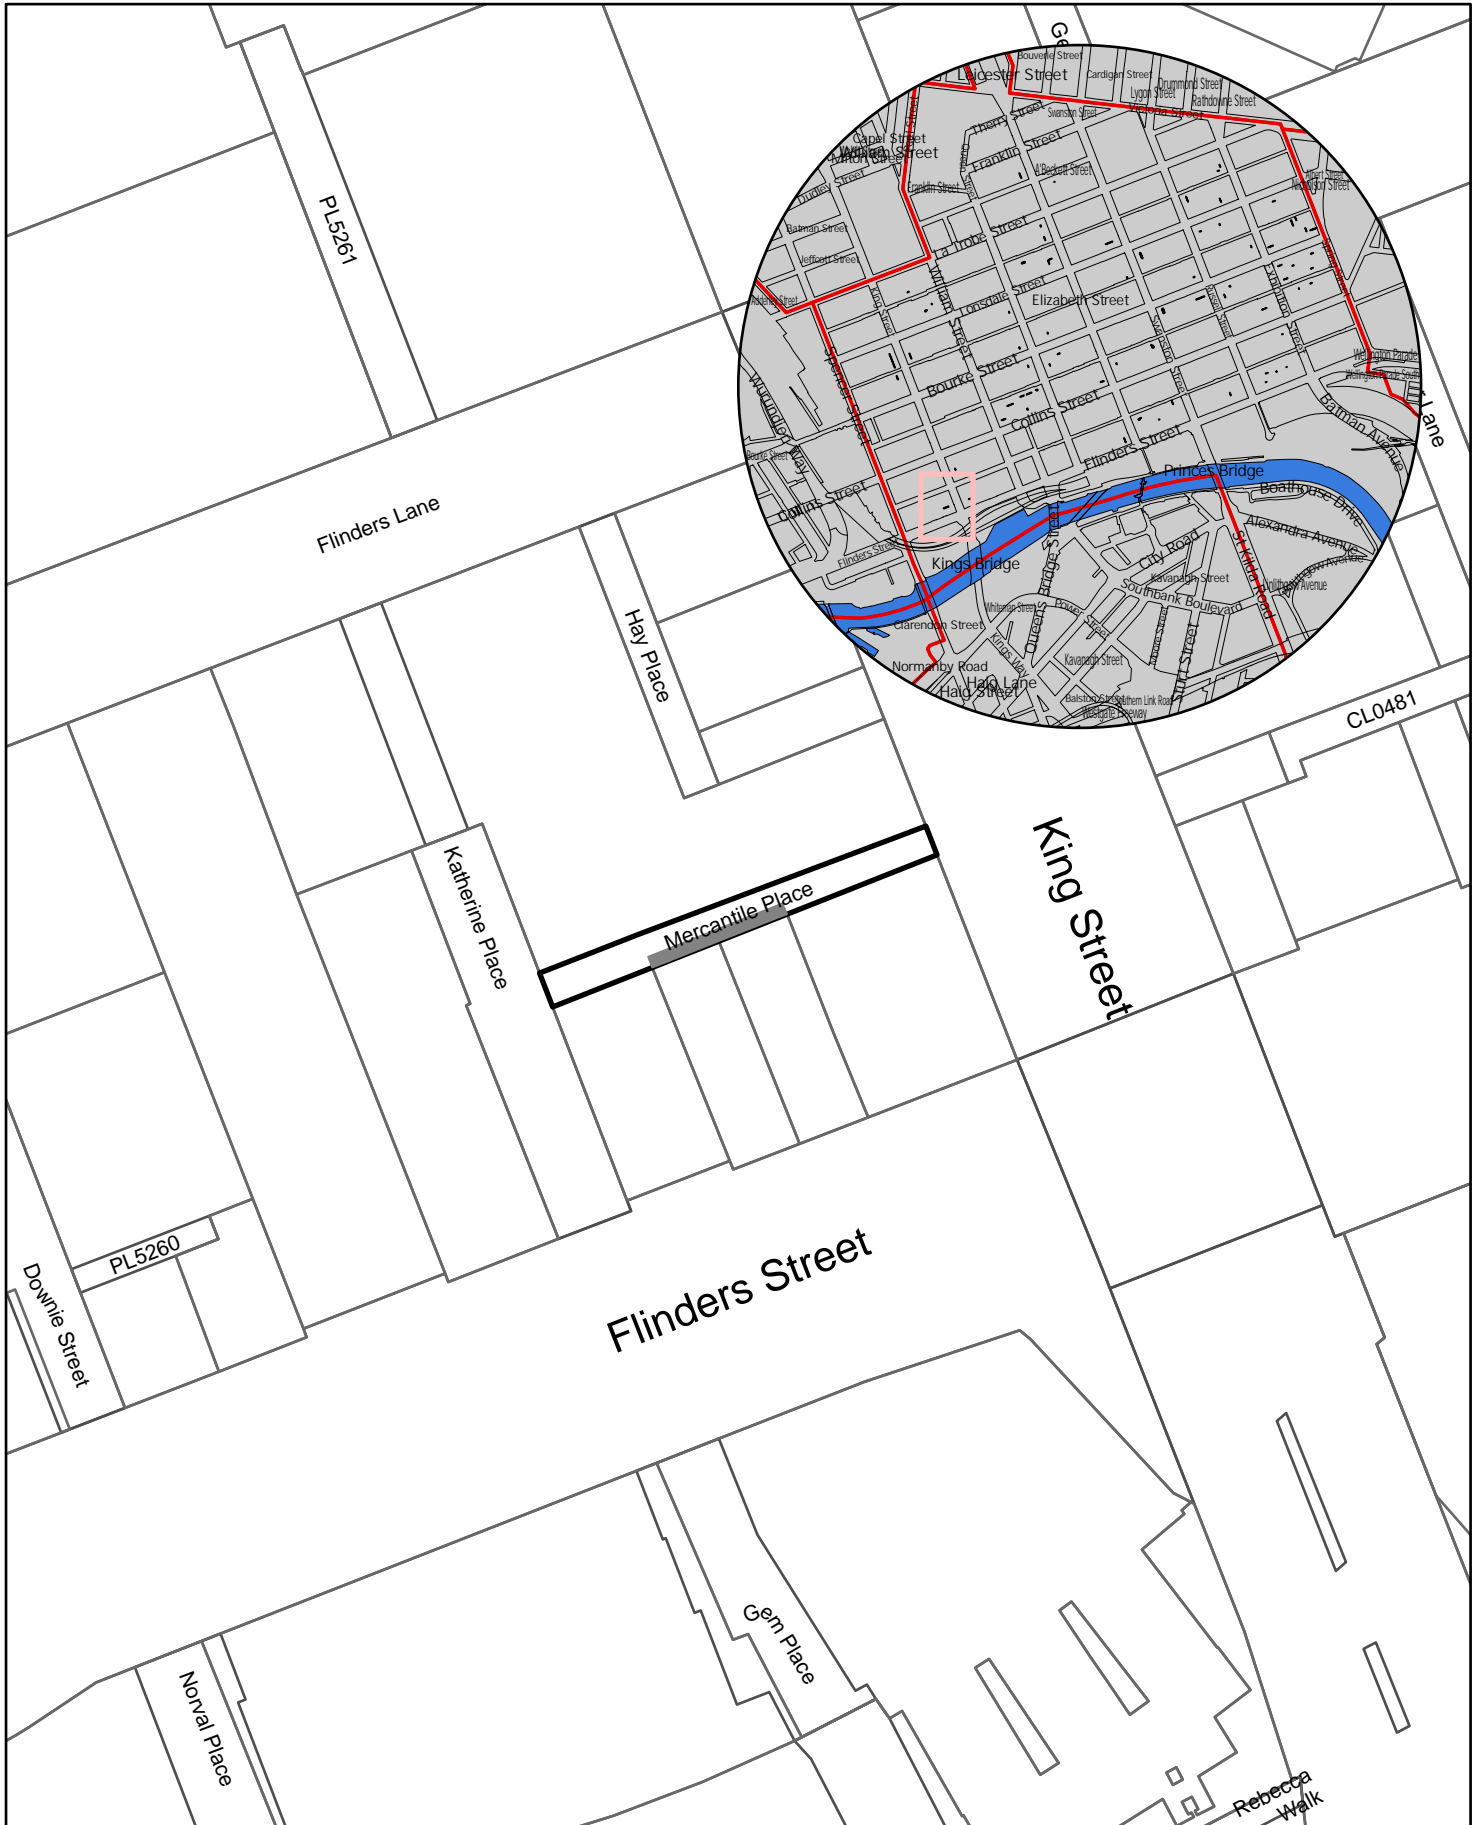

Mercantile Place

10 5 0 10 20

Meters

Legend

Waste Bin Prescribed Area

Rushda Halith

General Manager Community and City Services