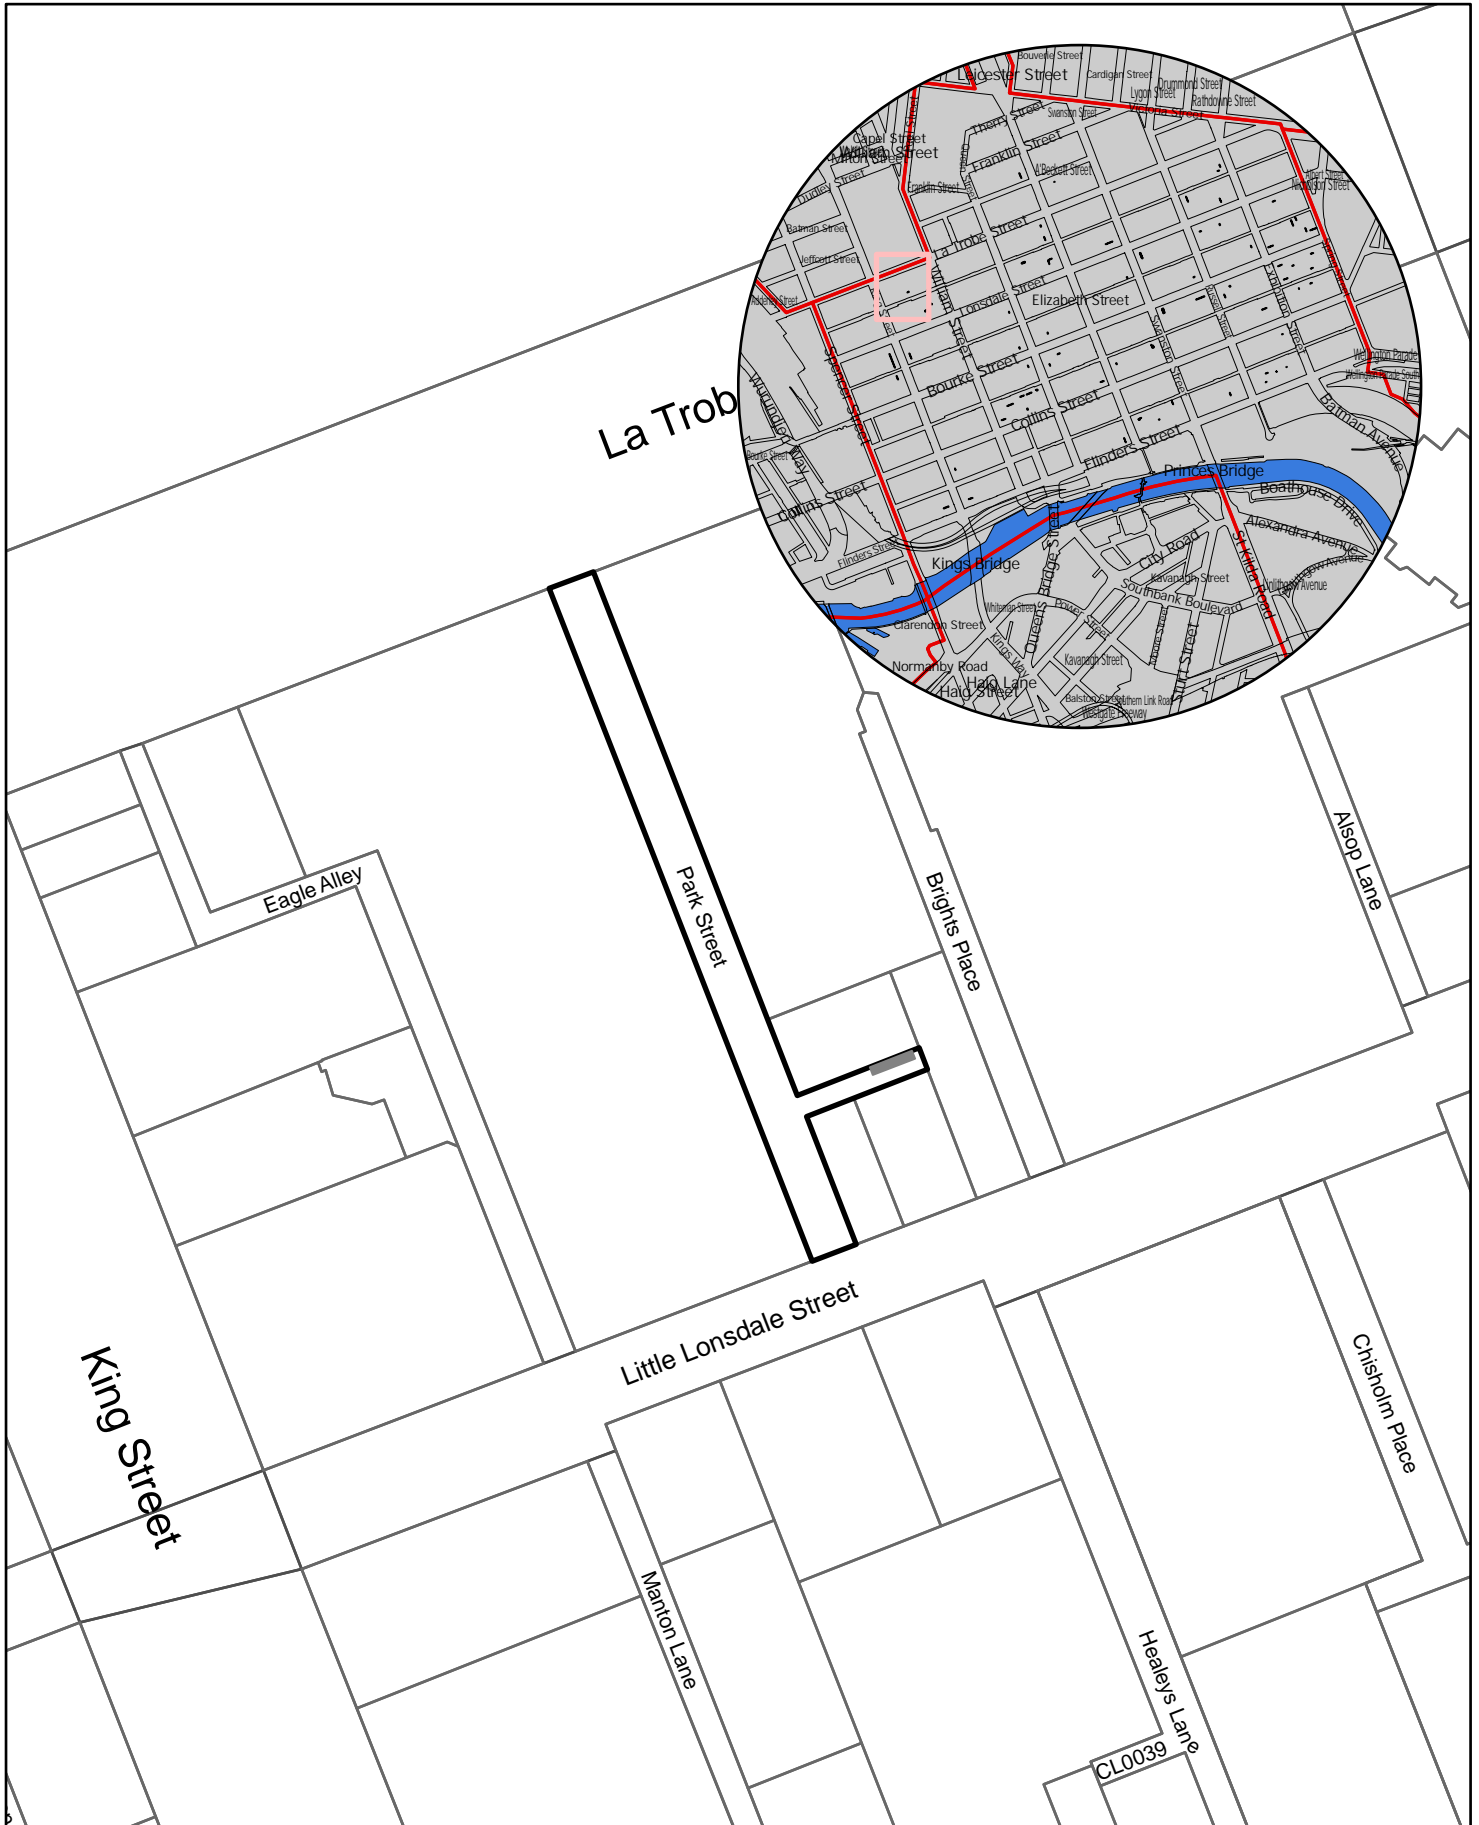

Park Street

Legend
■ Waste Bin Prescribed Area

Rushda Halith
General Manager Community and City Services