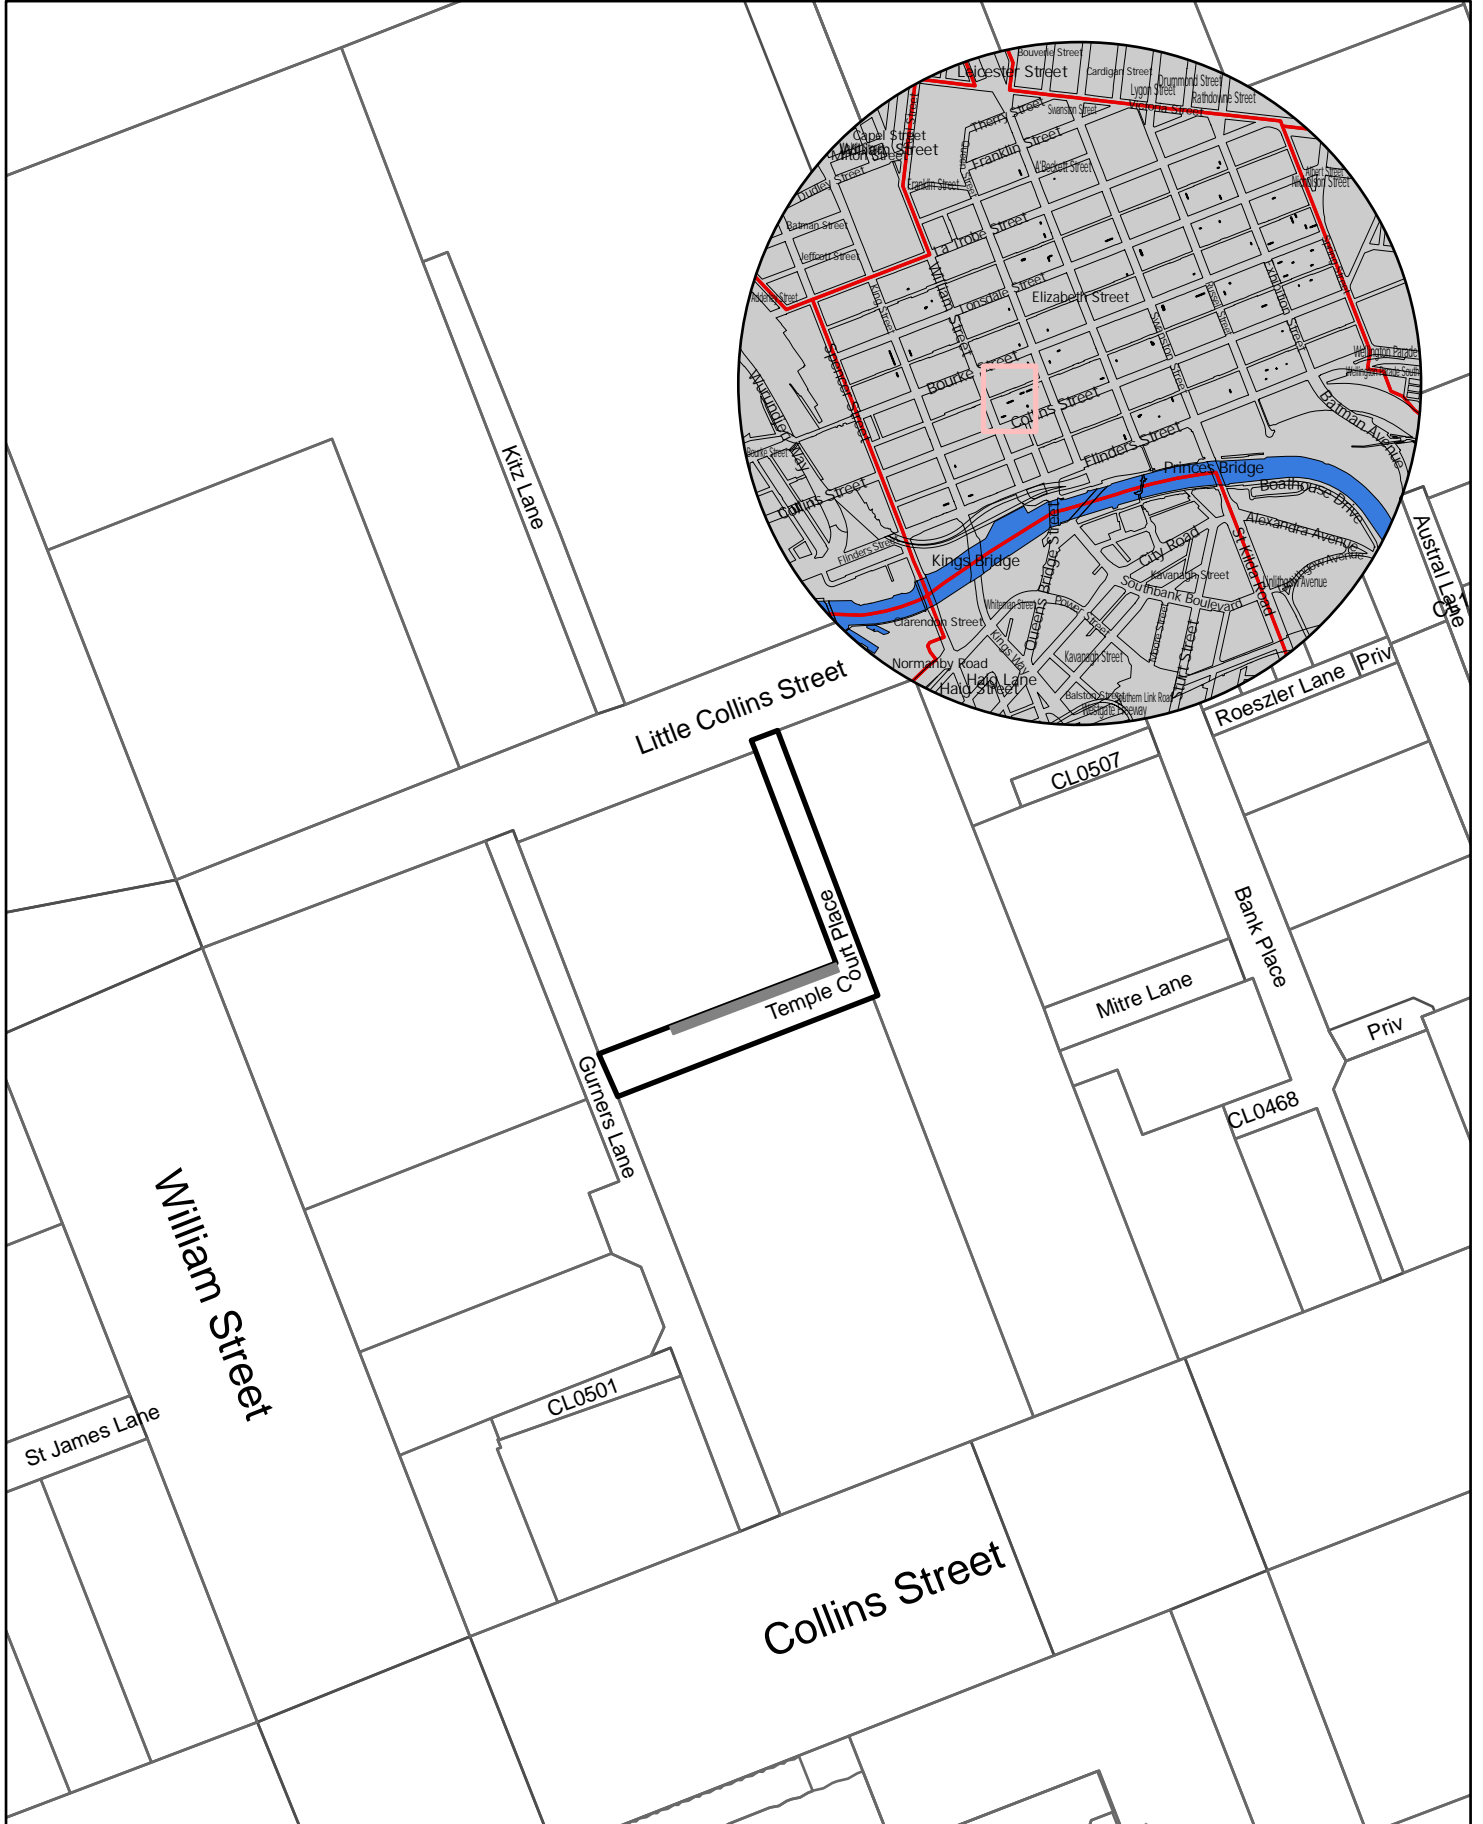

Temple Court Place

Legend
■ Waste Bin Prescribed Area

Rushda Halith
General Manager Community and City Services