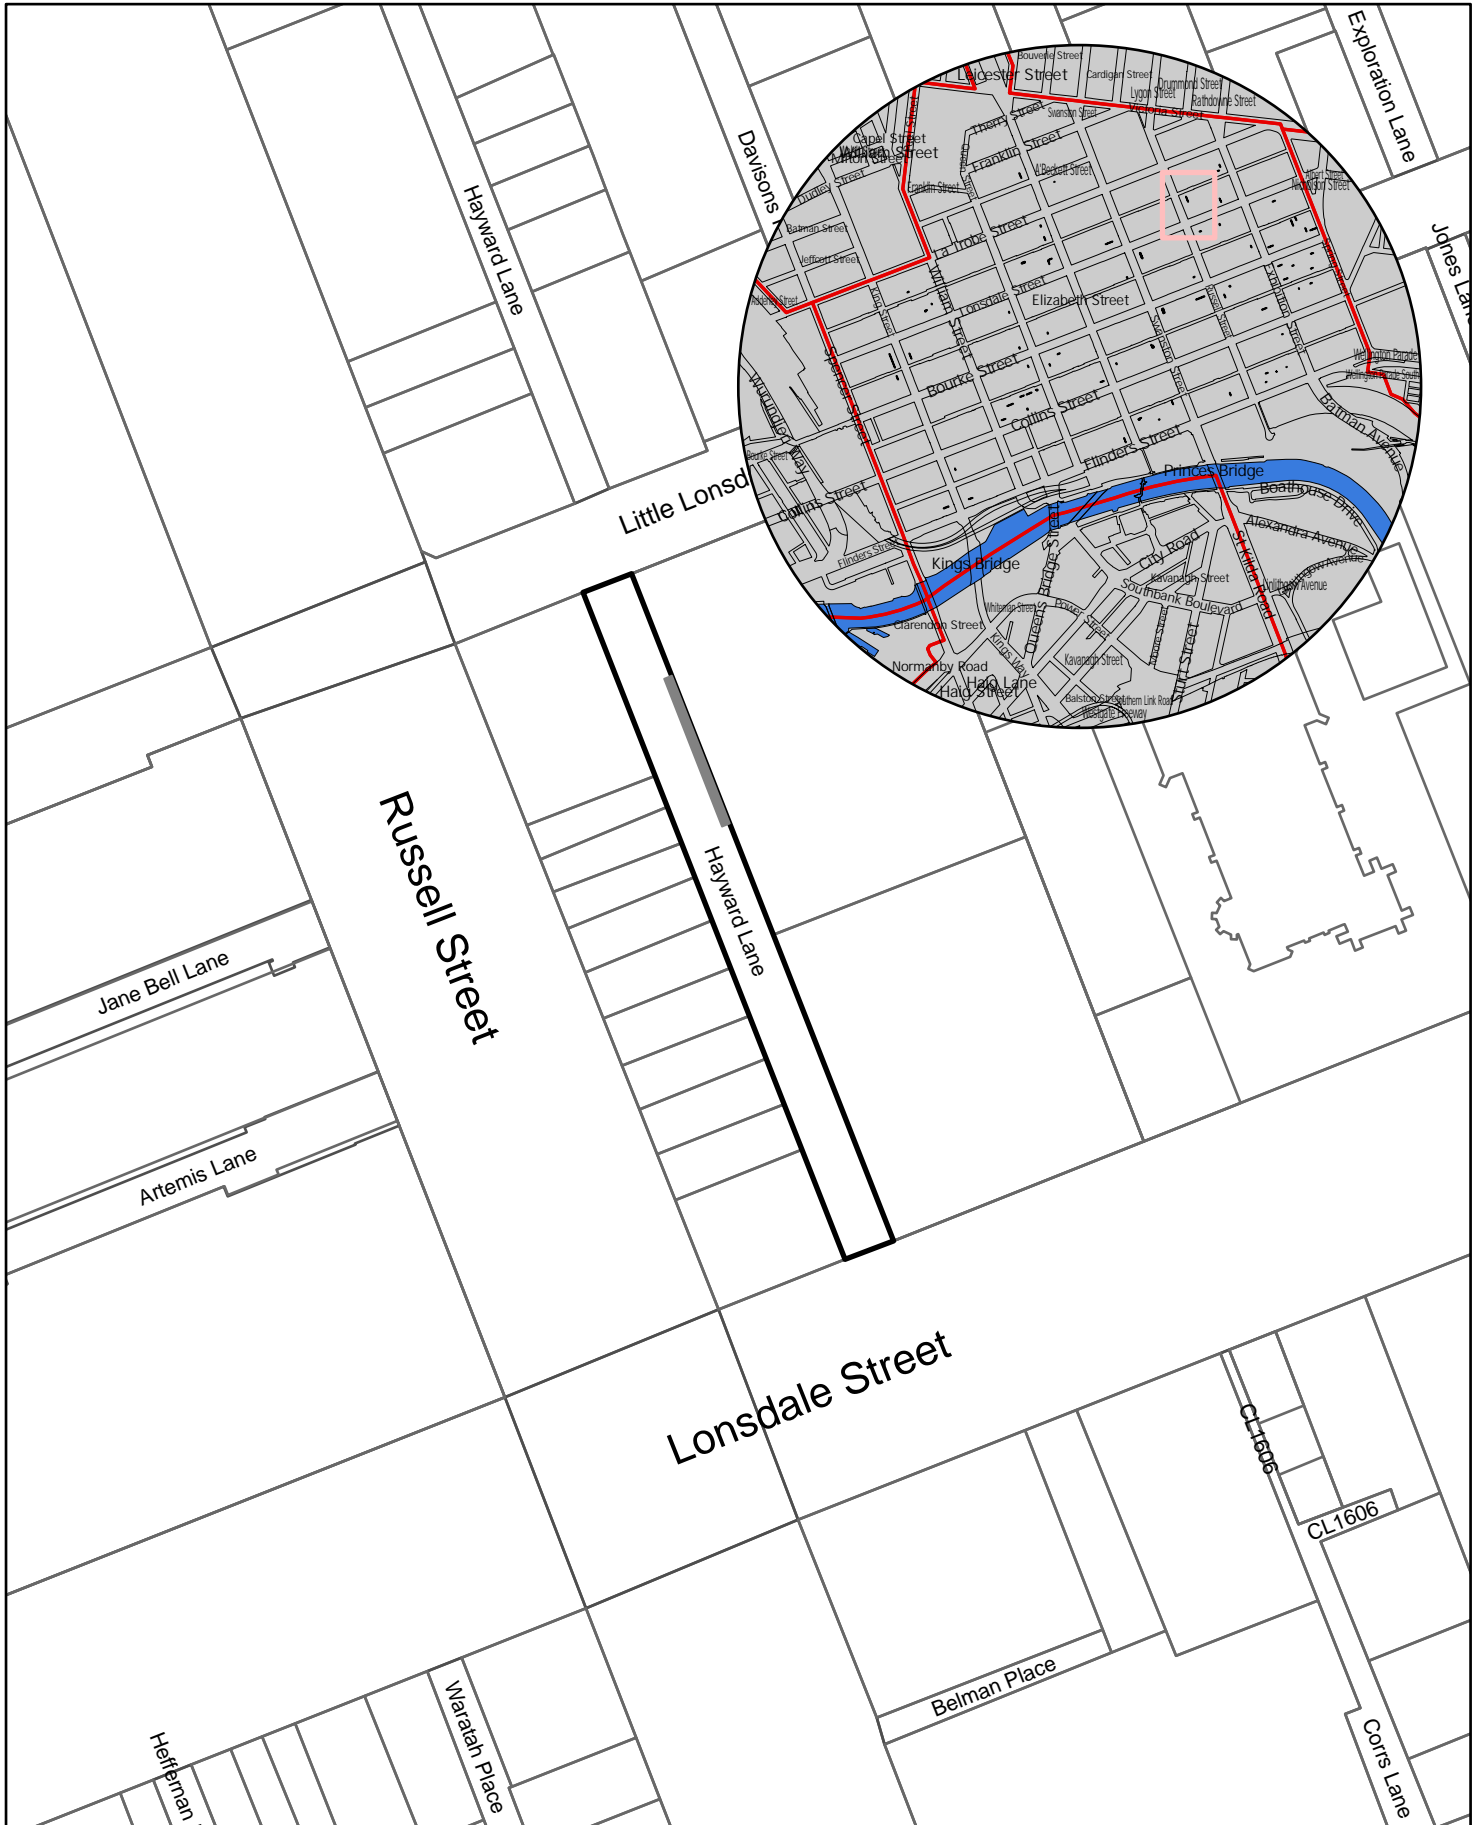

10 5 0 10 20

Meters

Legend

 Waste Bin Prescribed Area

Rushda Halith

General Manager Community and City Services

Hayward Lane

10 5 0 10 20