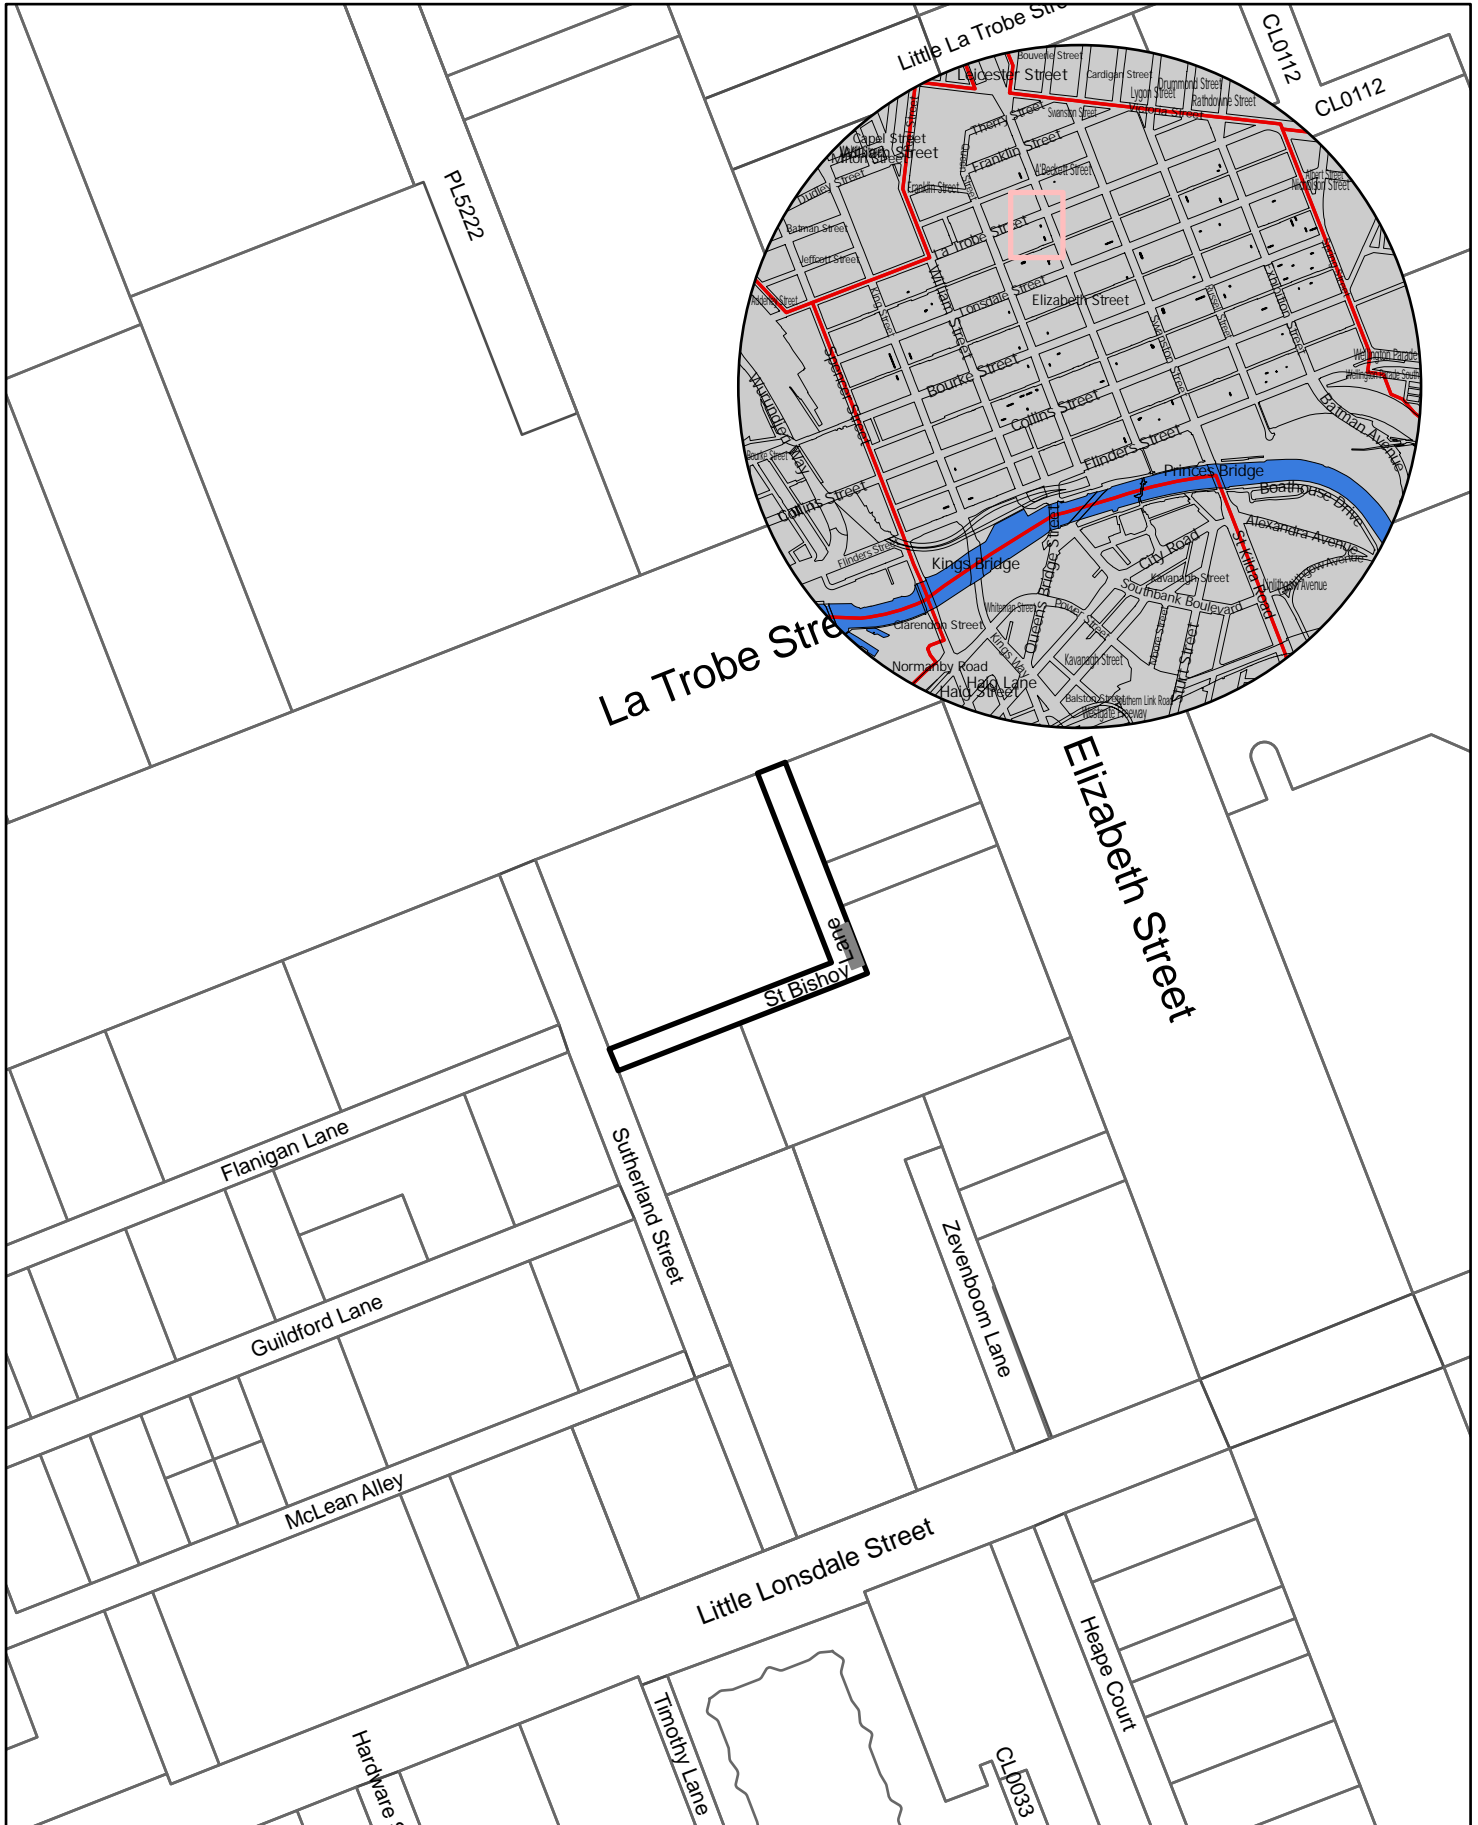

St Bishoy Lane

10 5 0 10 20

Meters

Legend

Waste Bin Prescribed Area

Rusda Halith

General Manager Community and City Services