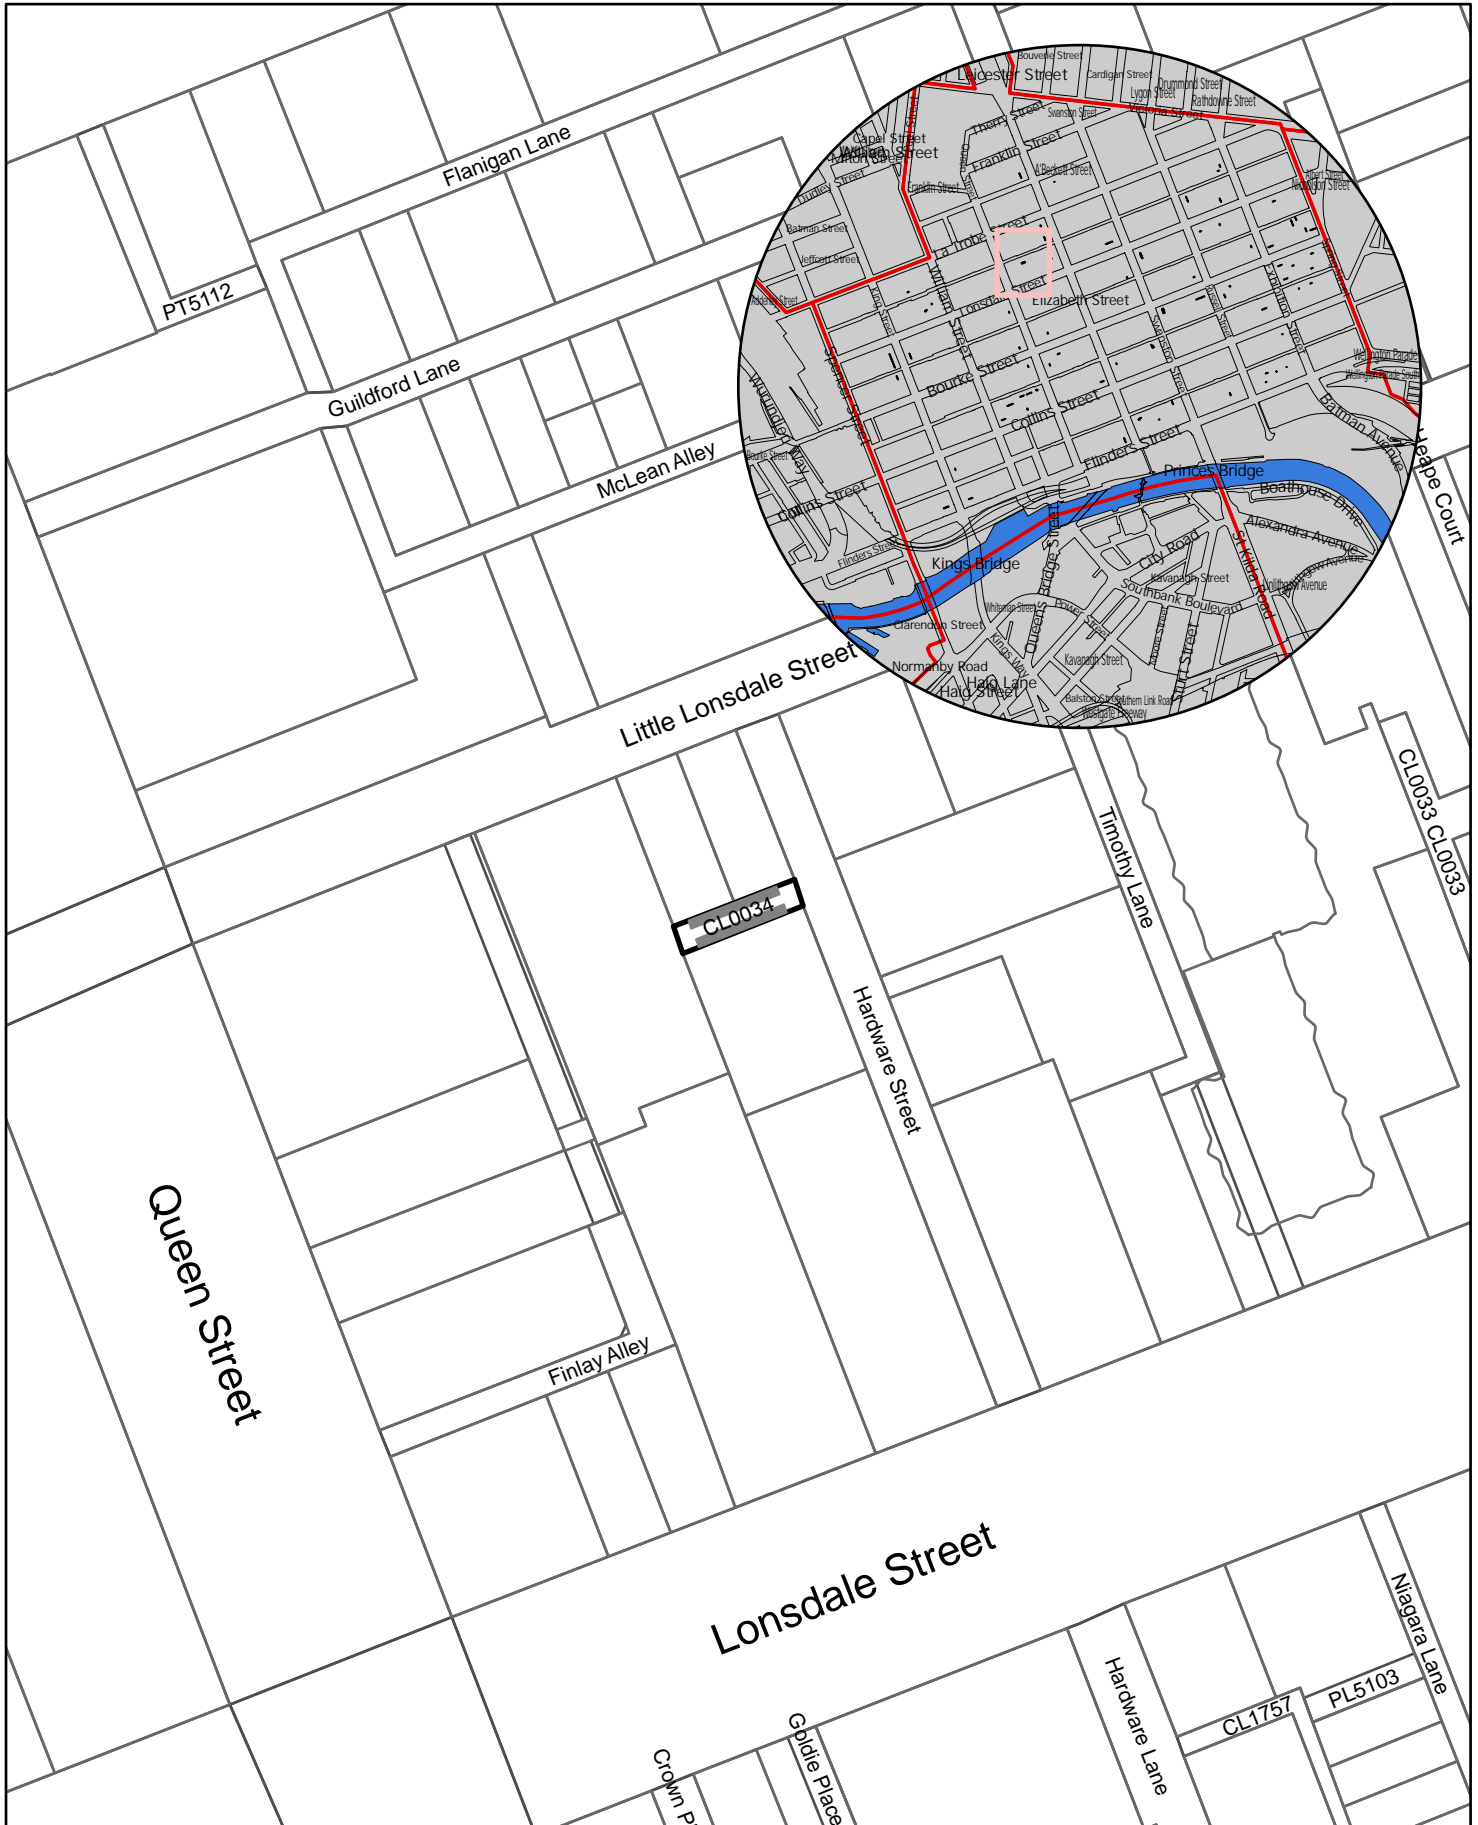

Legend
Waste Bin Prescribed Area

Rushda Halith
General Manager Community and City Services