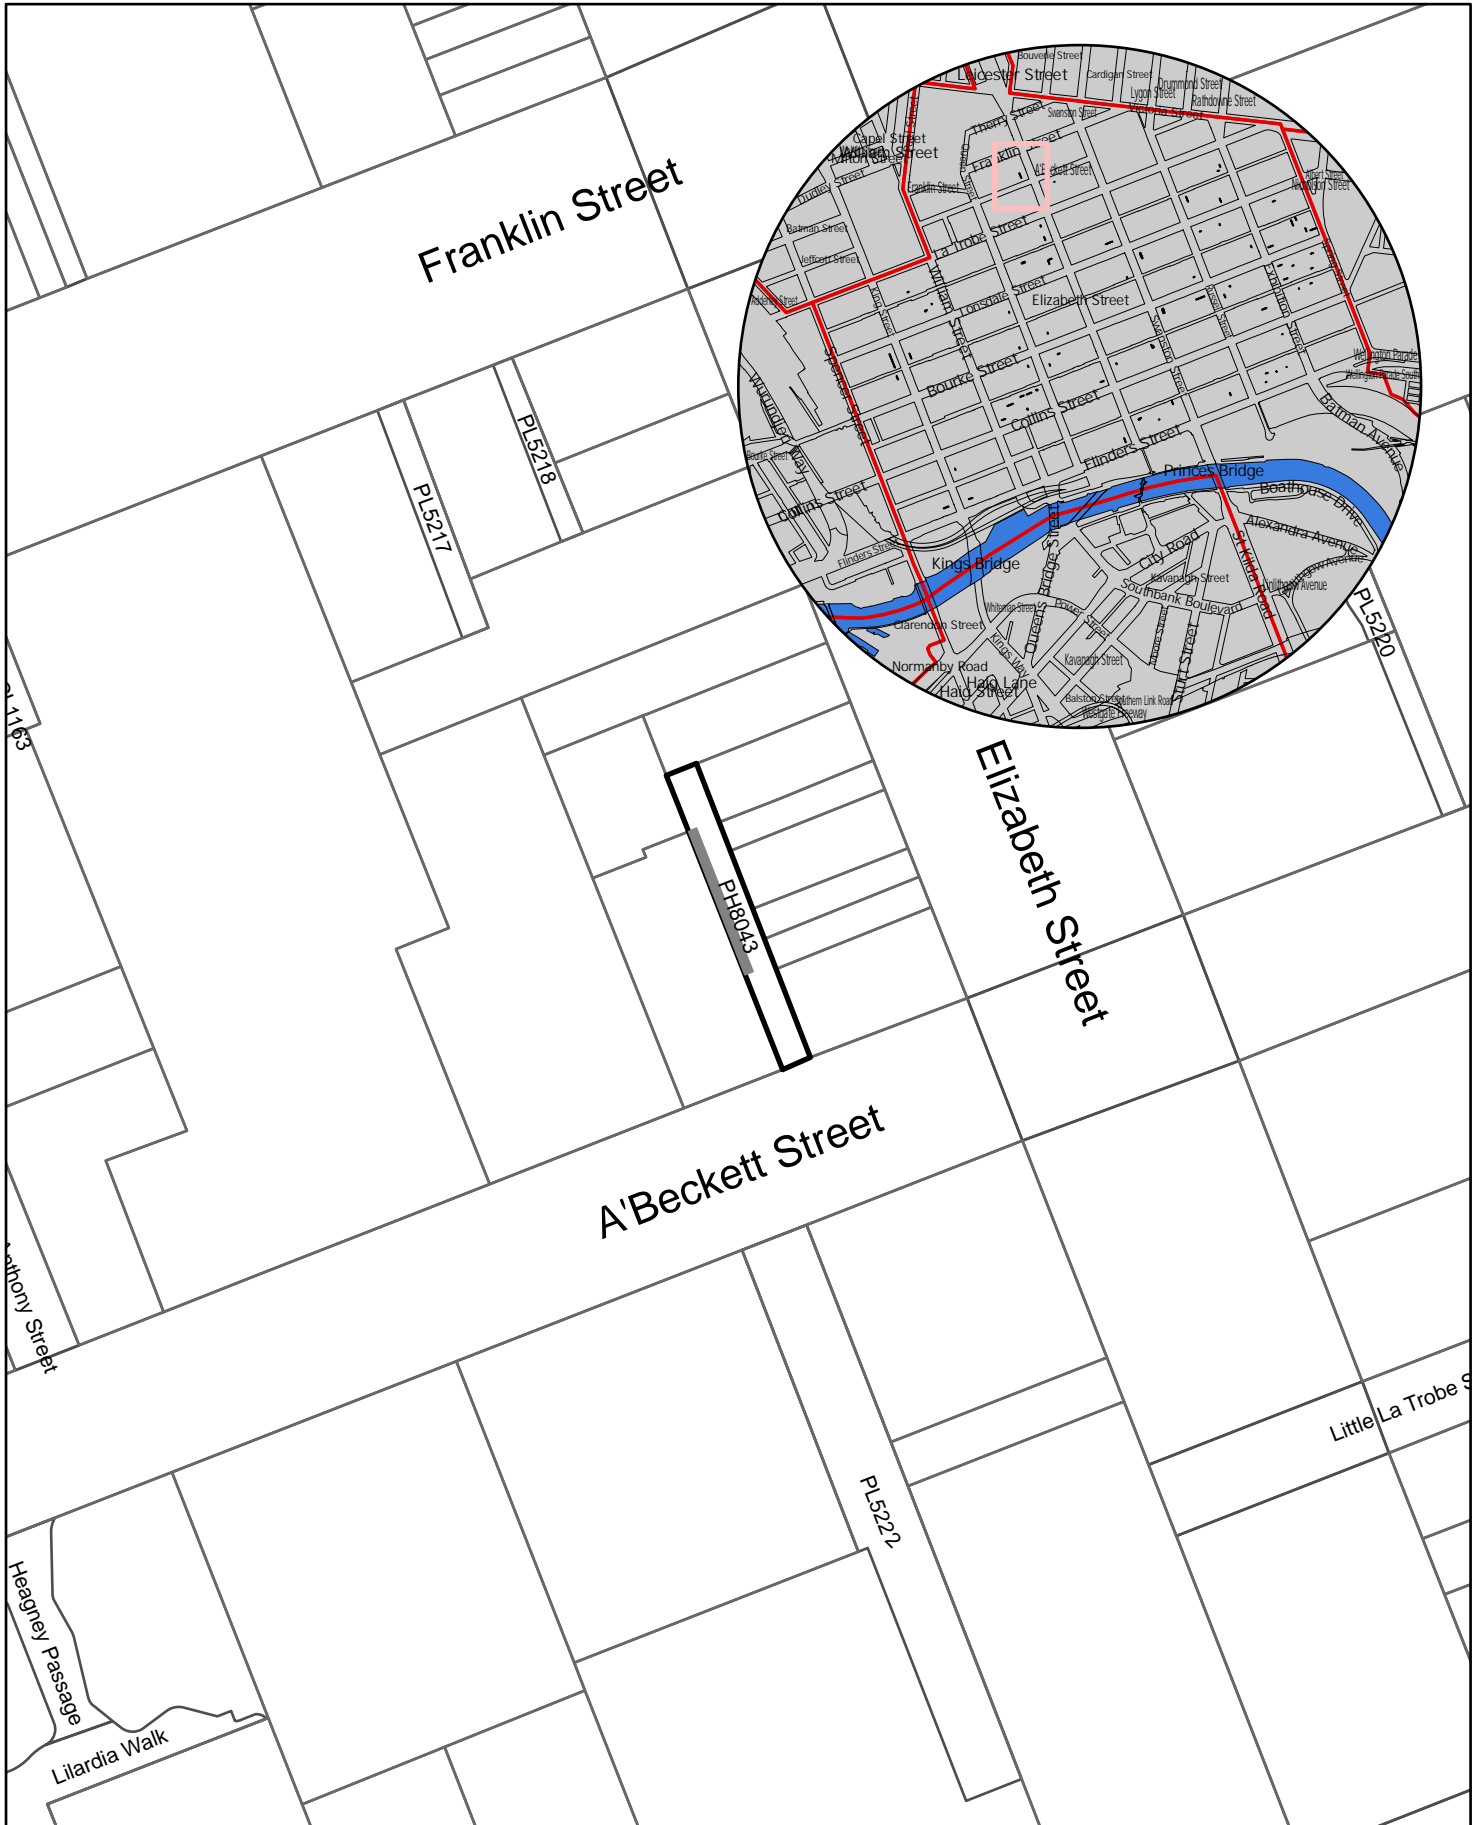

10 5 0 10 20

Meters

Legend

Waste Bin Prescribed Area

Rushda Halith

General Manager Community and City Services