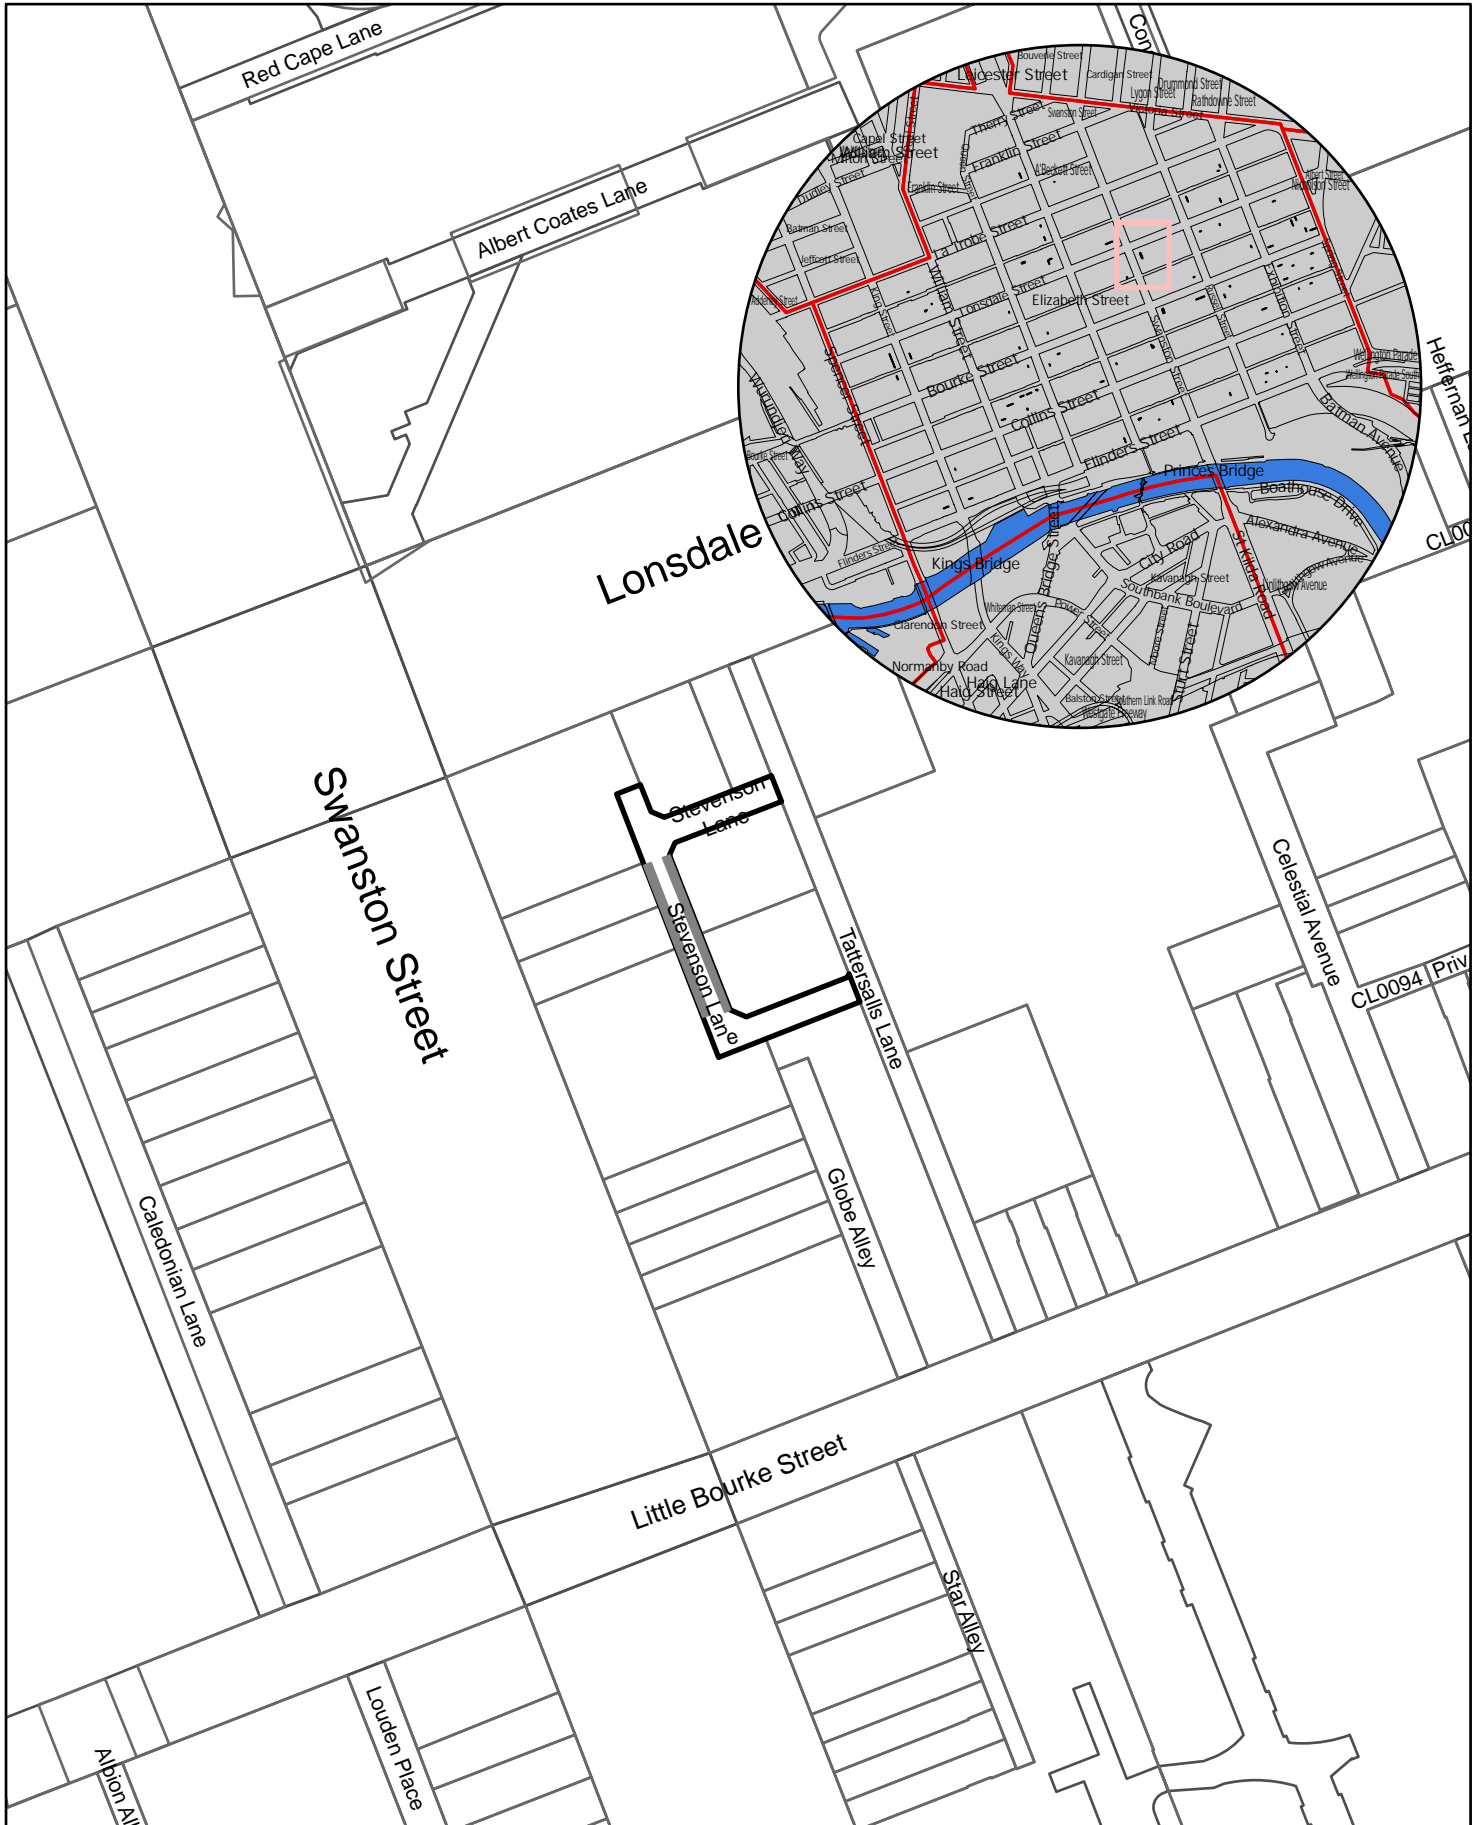

Stevenson Lane

10 5 0 10 20

Meters

Legend

Waste Bin Prescribed Area

Rushda Halith

General Manager Community and City Services