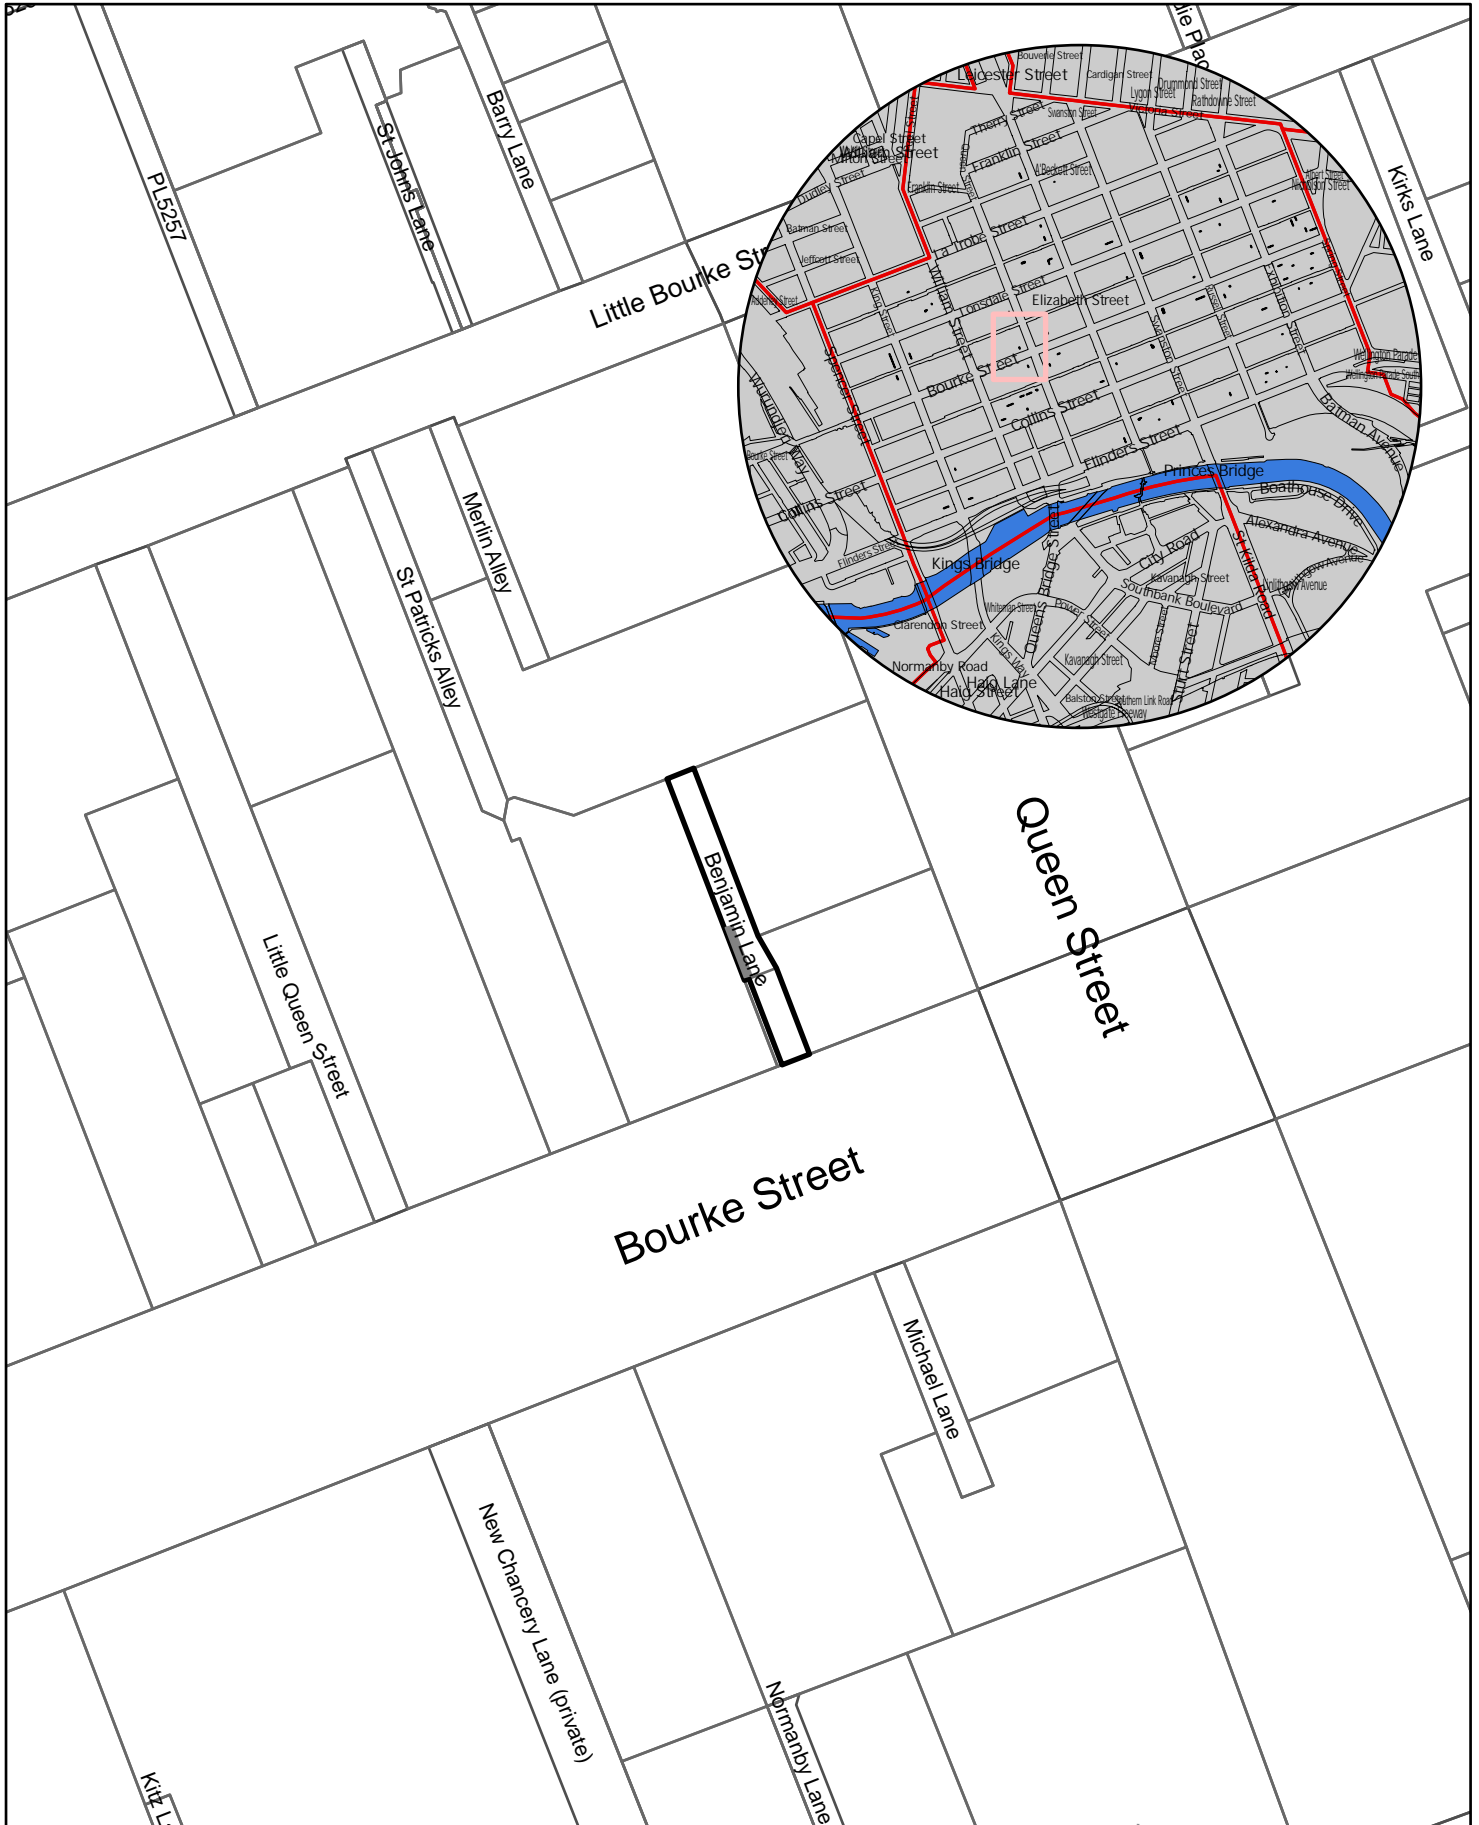

Benjamin Lane

10 5 0 10 20

Meters

Legend

Waste Bin Prescribed Area

Rushda Halith

General Manager Community and City Services