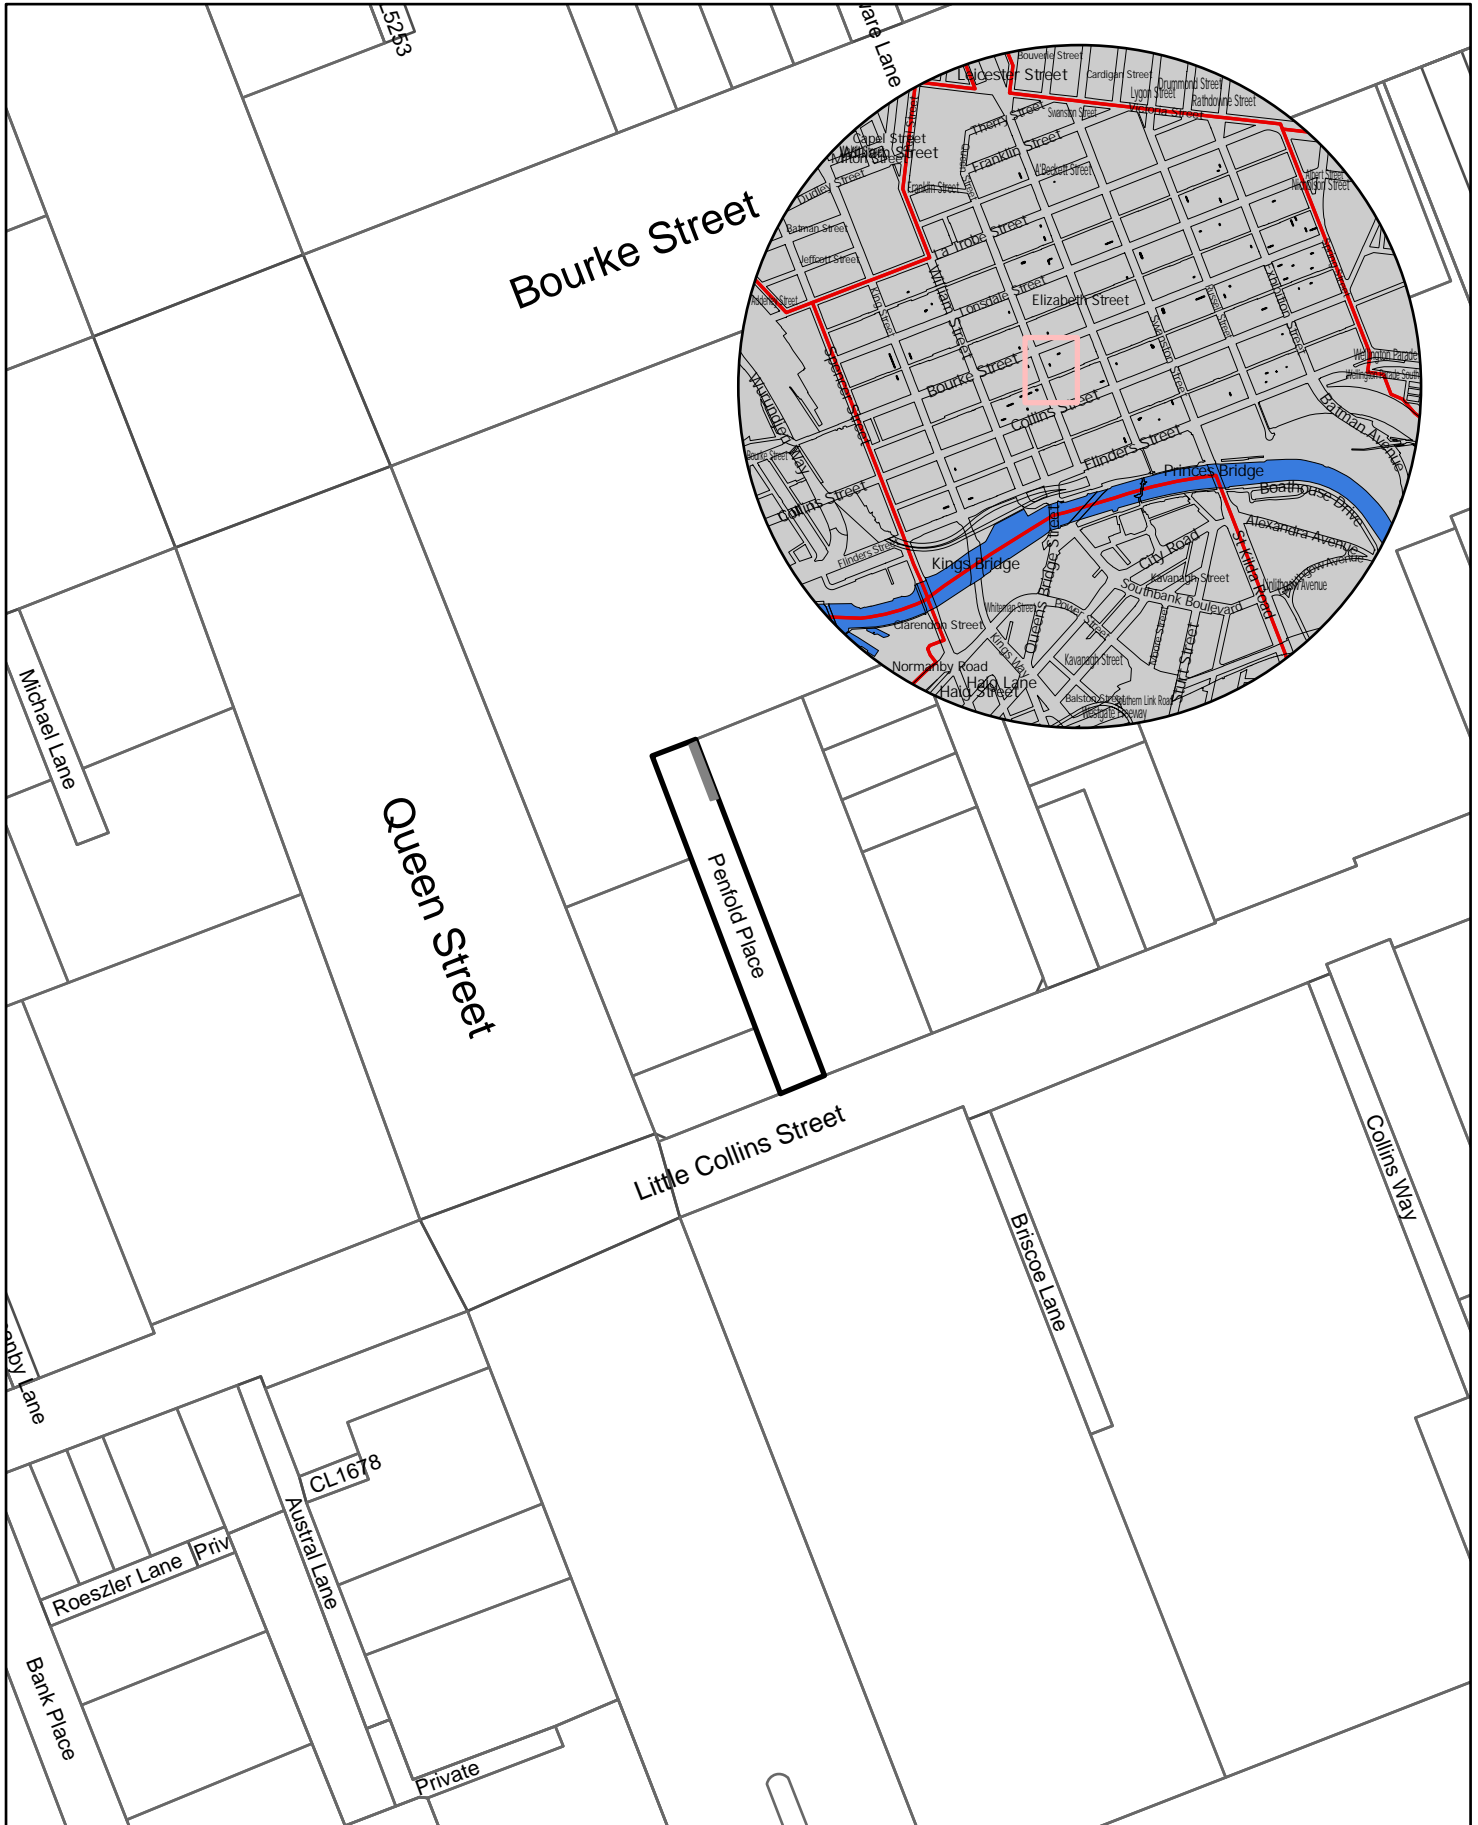

10 5 0 10 20

Meters

Legend

Waste Bin Prescribed Area

Rushda Halith

General Manager Community and City Services