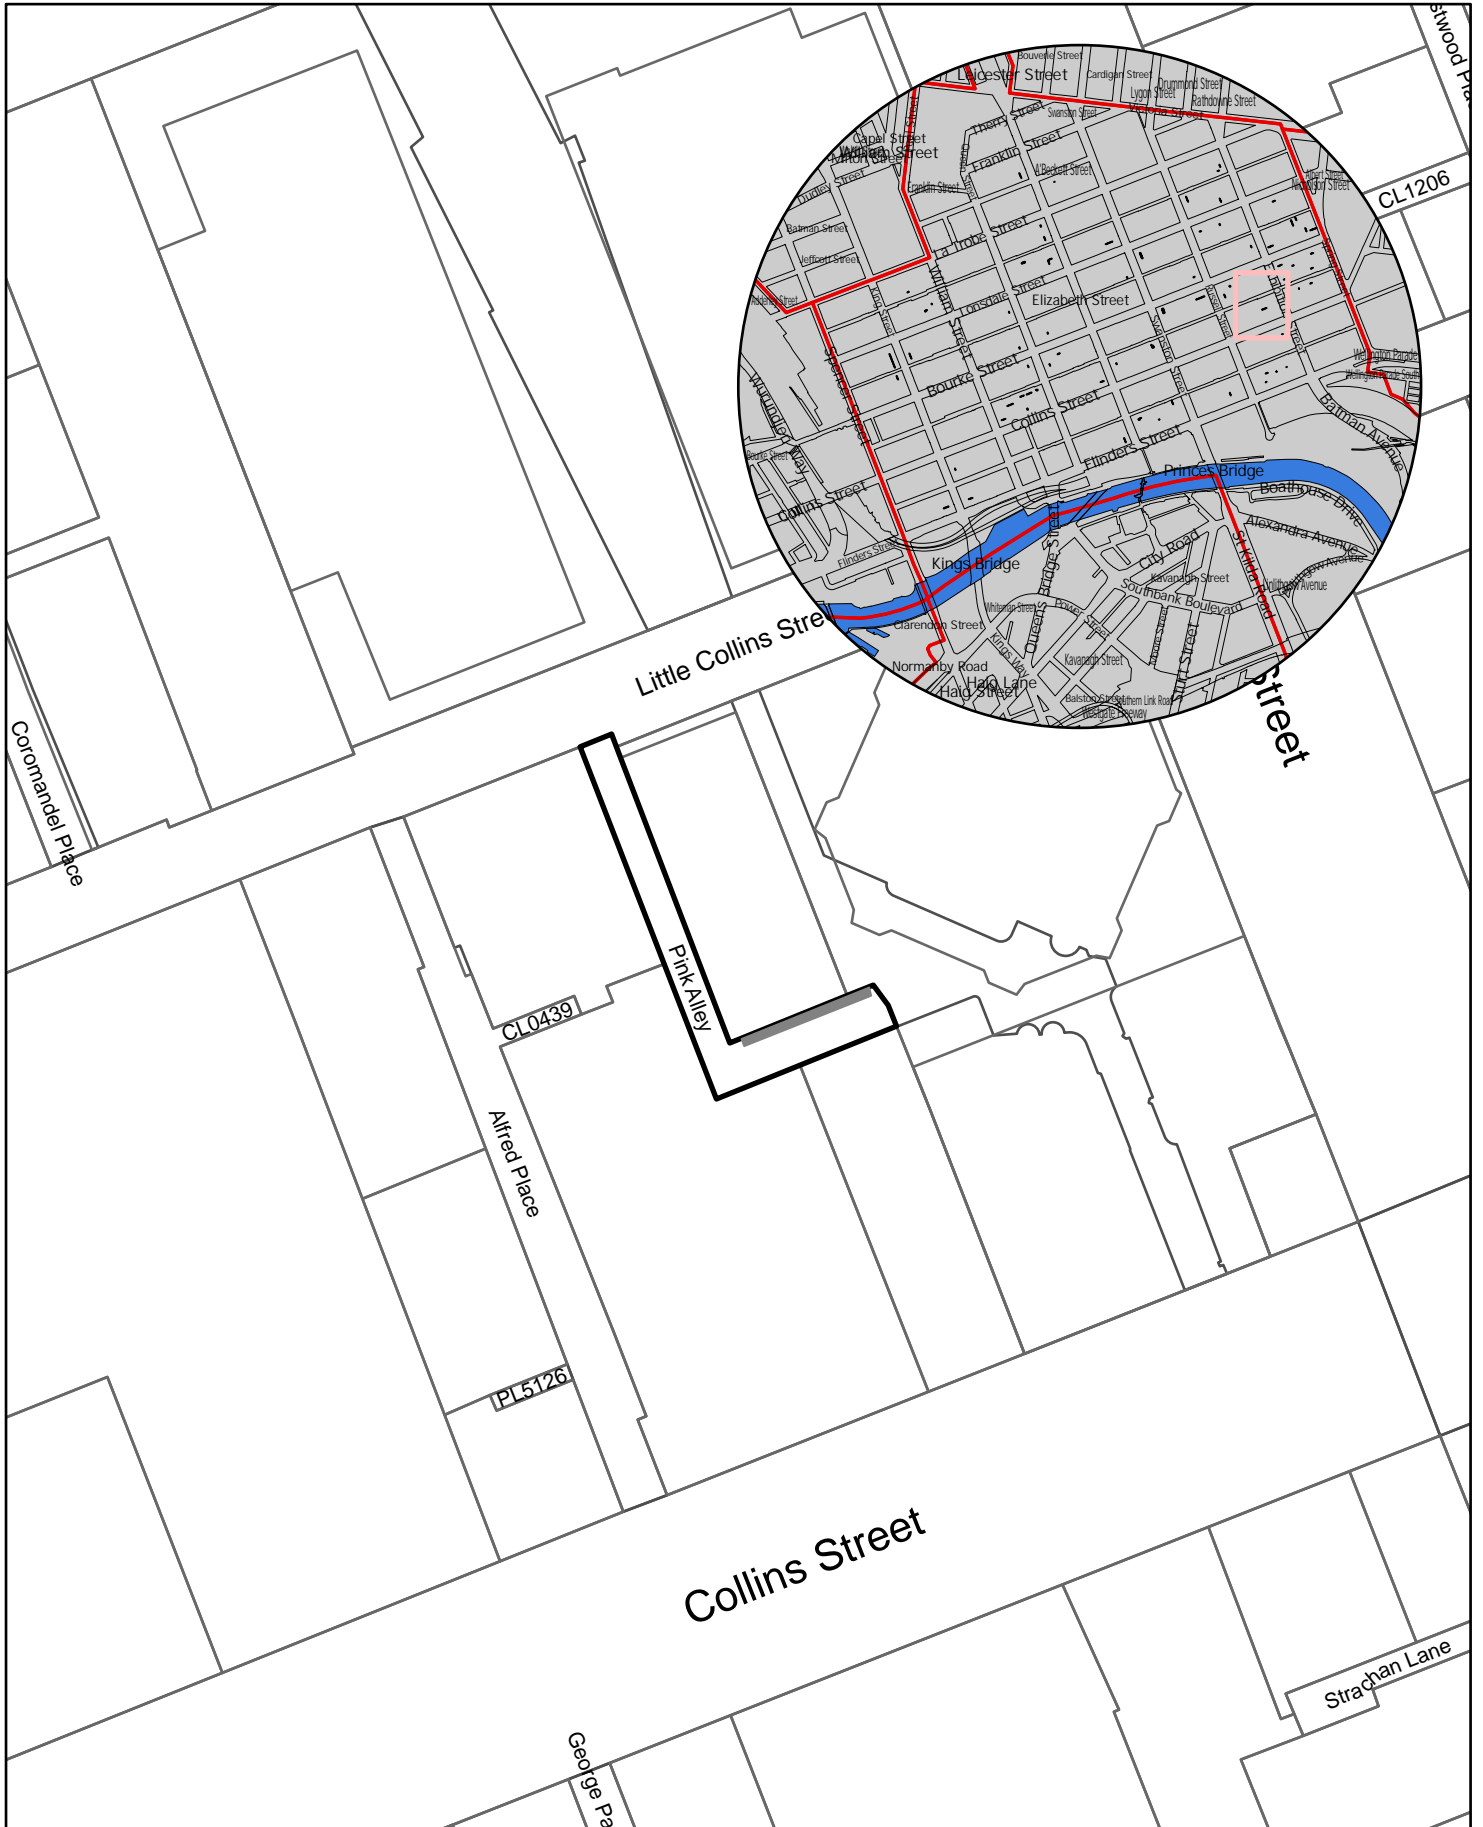

10 5 0 10 20

Meters

Legend

 Waste Bin Prescribed Area

Rushda Halith

General Manager Community and City Services

Presgrave Place

10 5 0 10 20