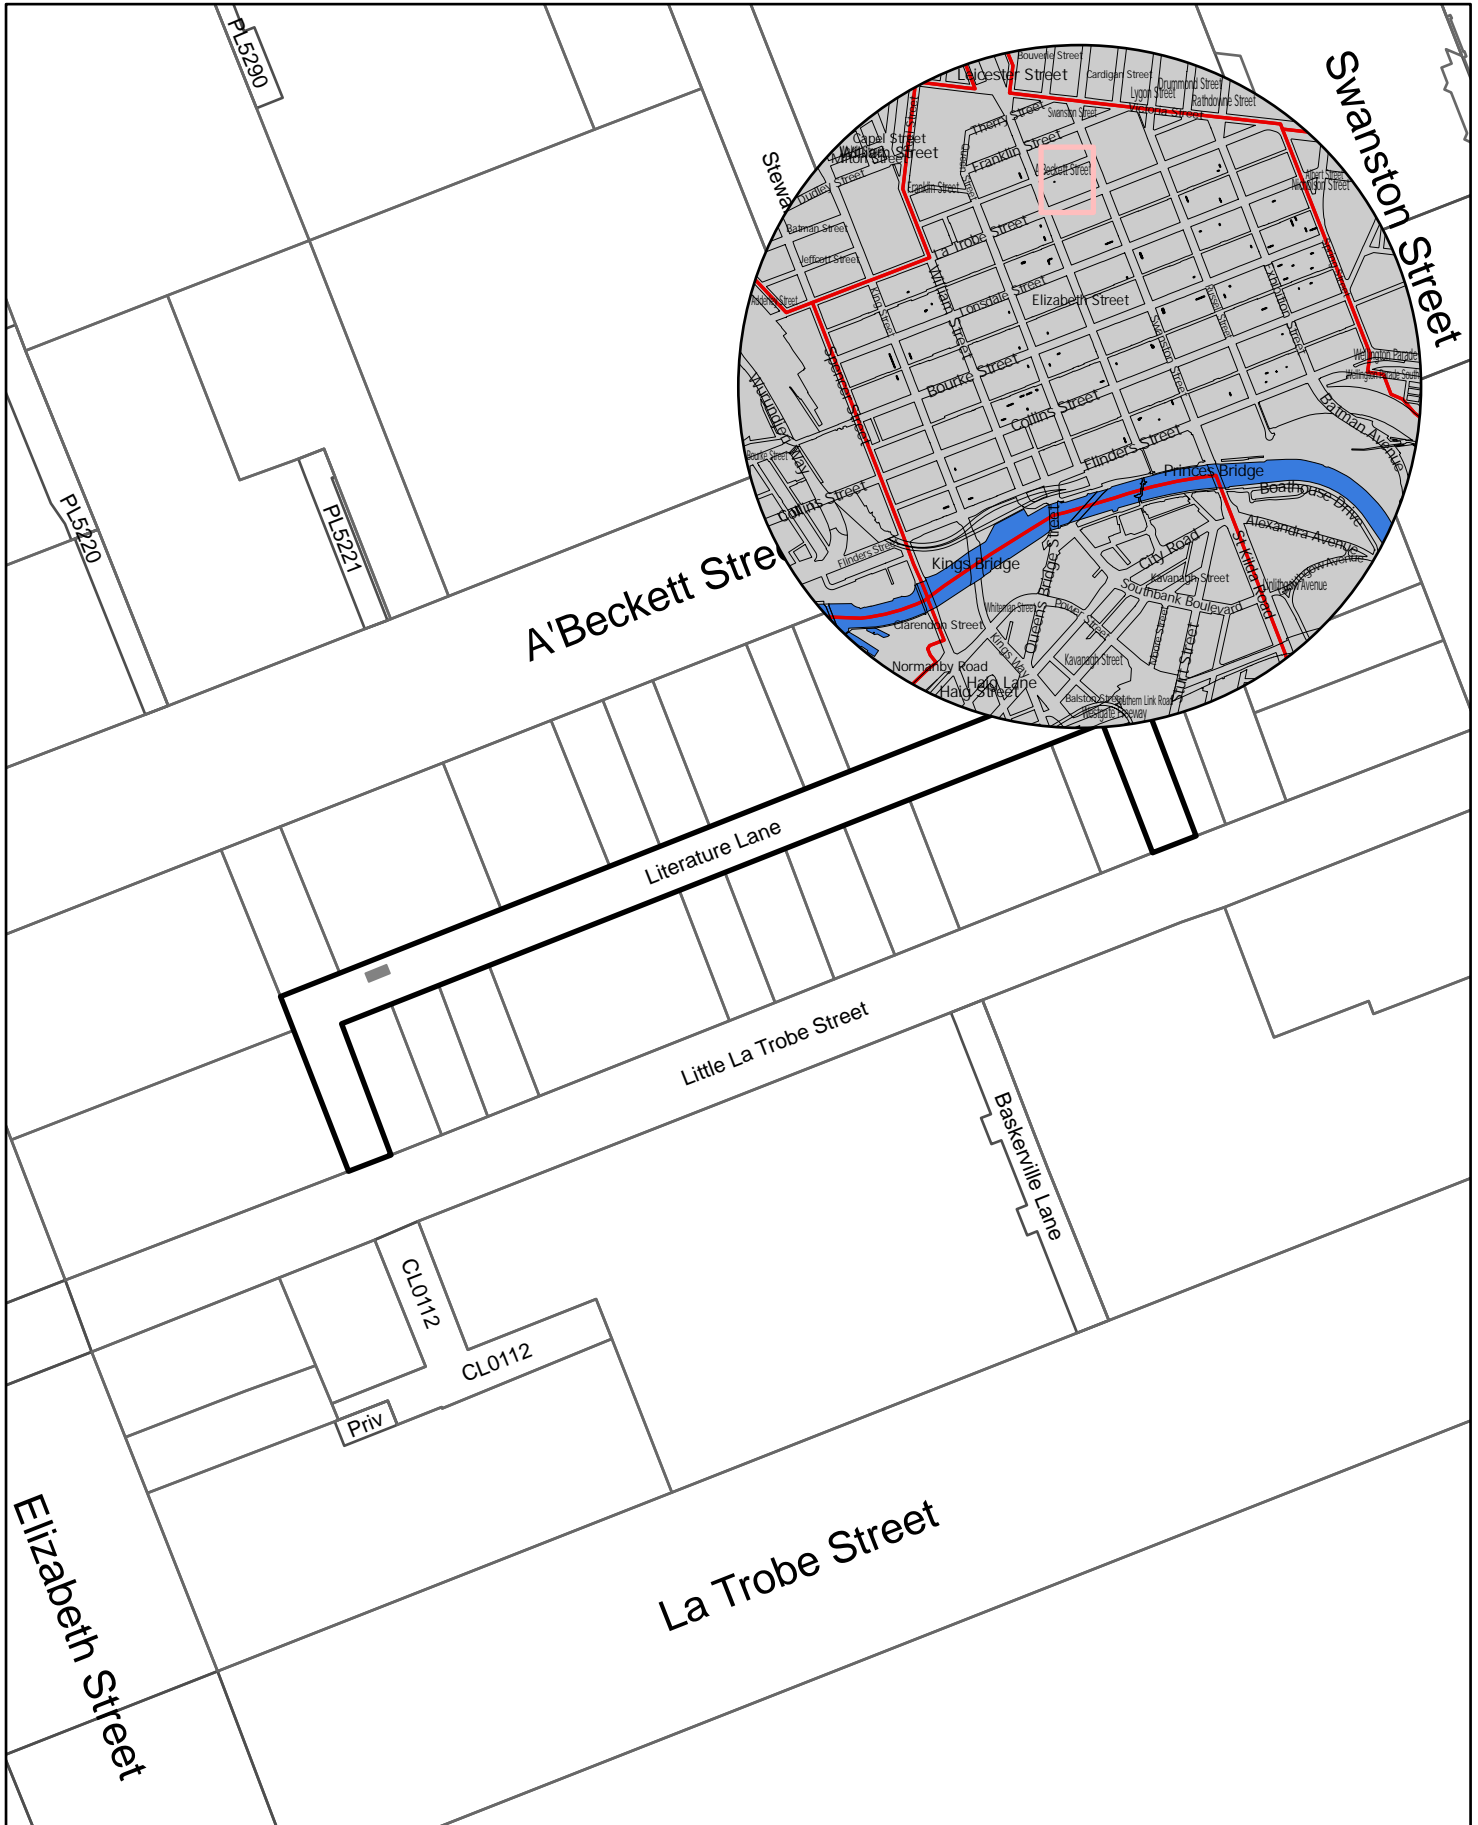

Literature Lane

10 5 0 10 20

Meters

Legend

Waste Bin Prescribed Area

Rushda Halith

General Manager Community and City Services