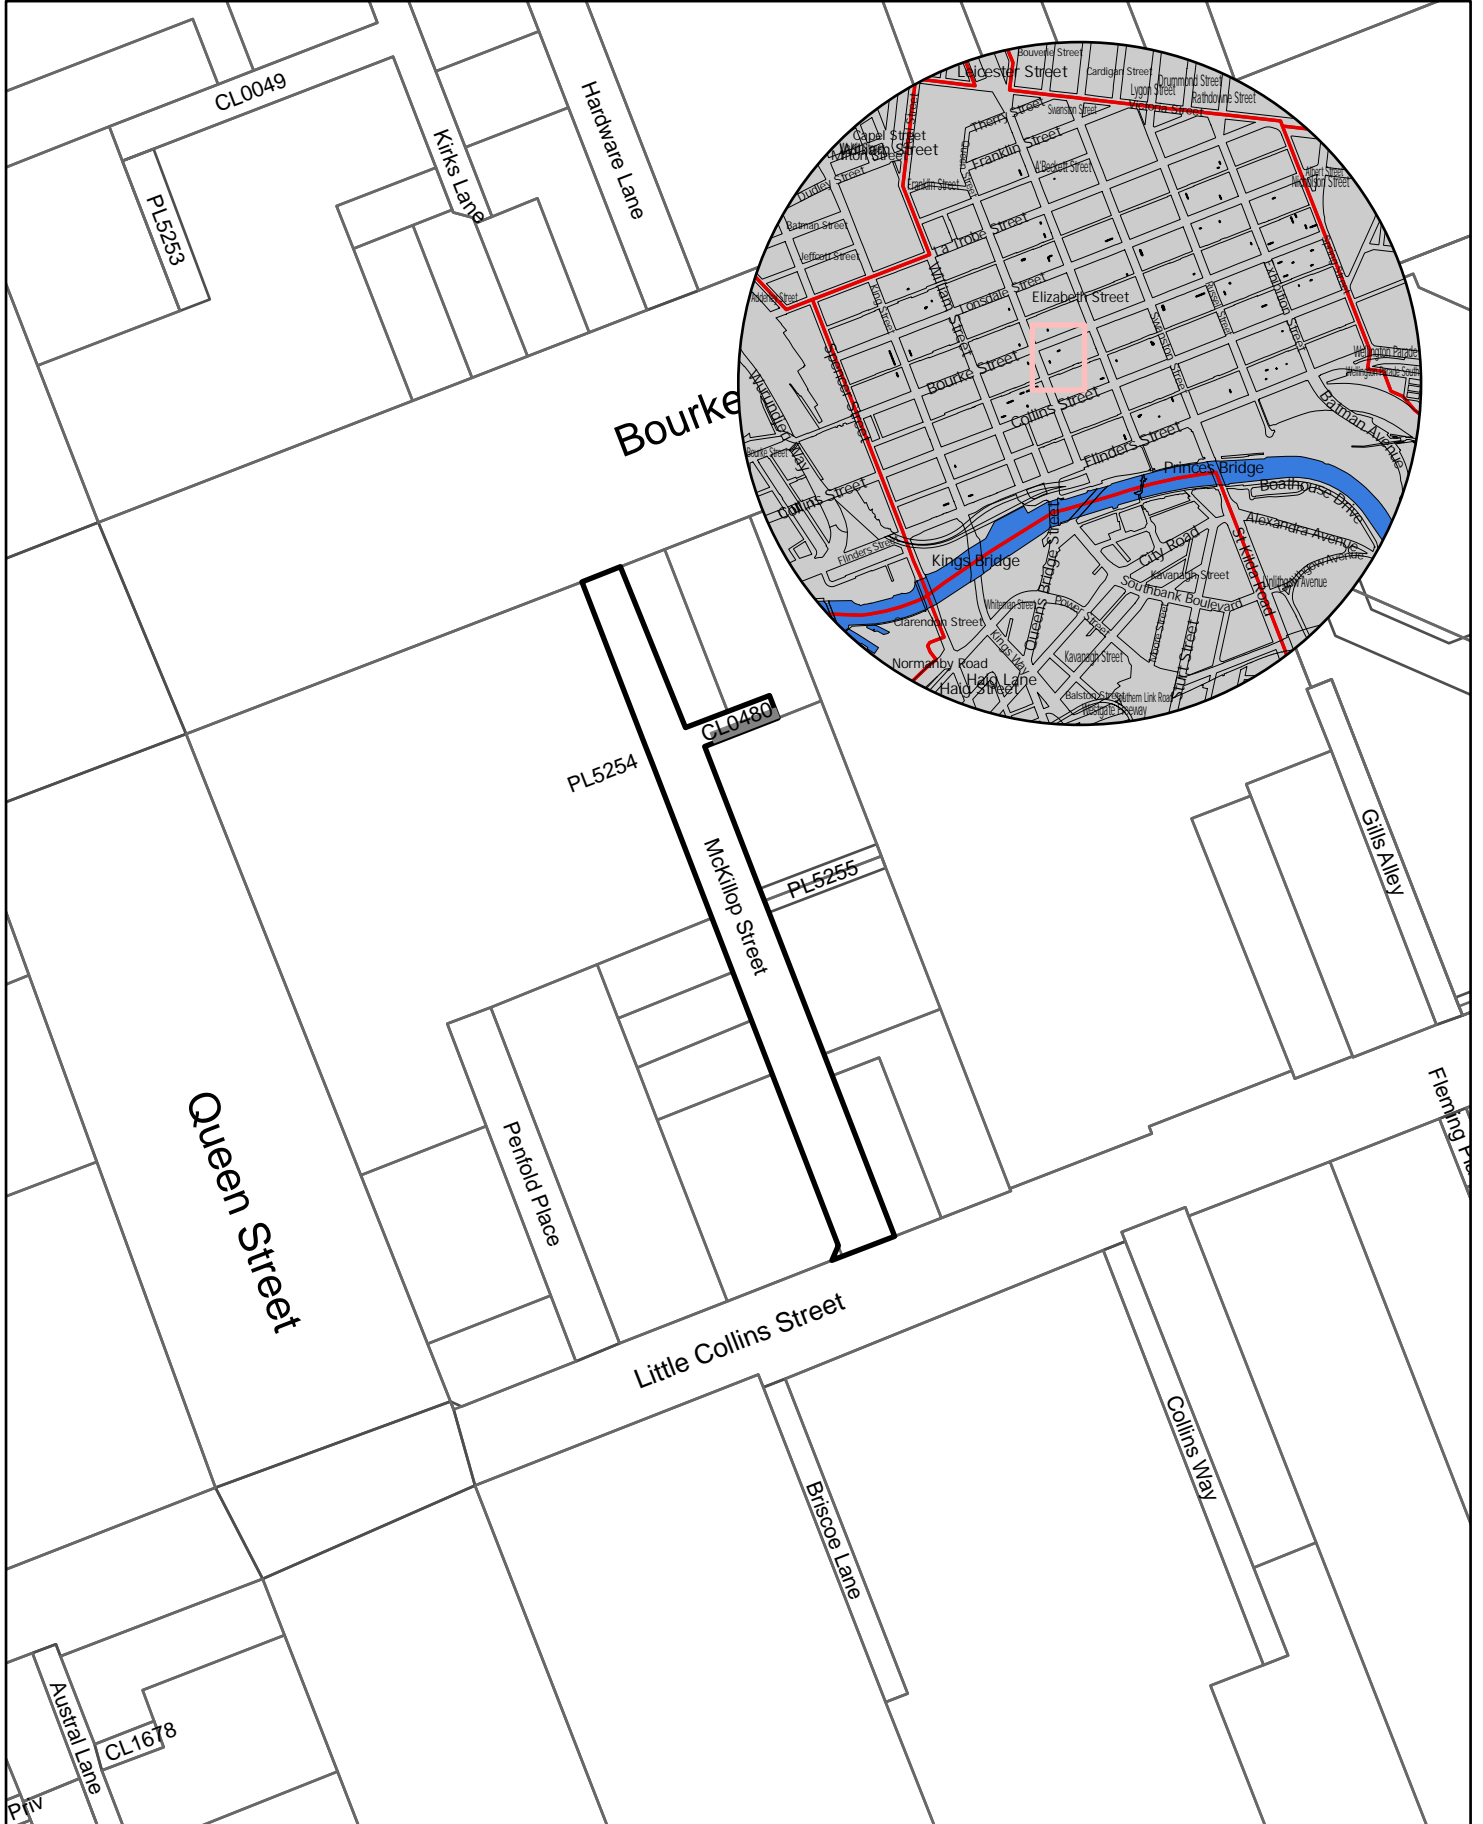

Literature Lane

10 5 0 10 20

Meters

Legend

 Waste Bin Prescribed Area

Rushda Halith

General Manager Community and City Services

McKillop Street