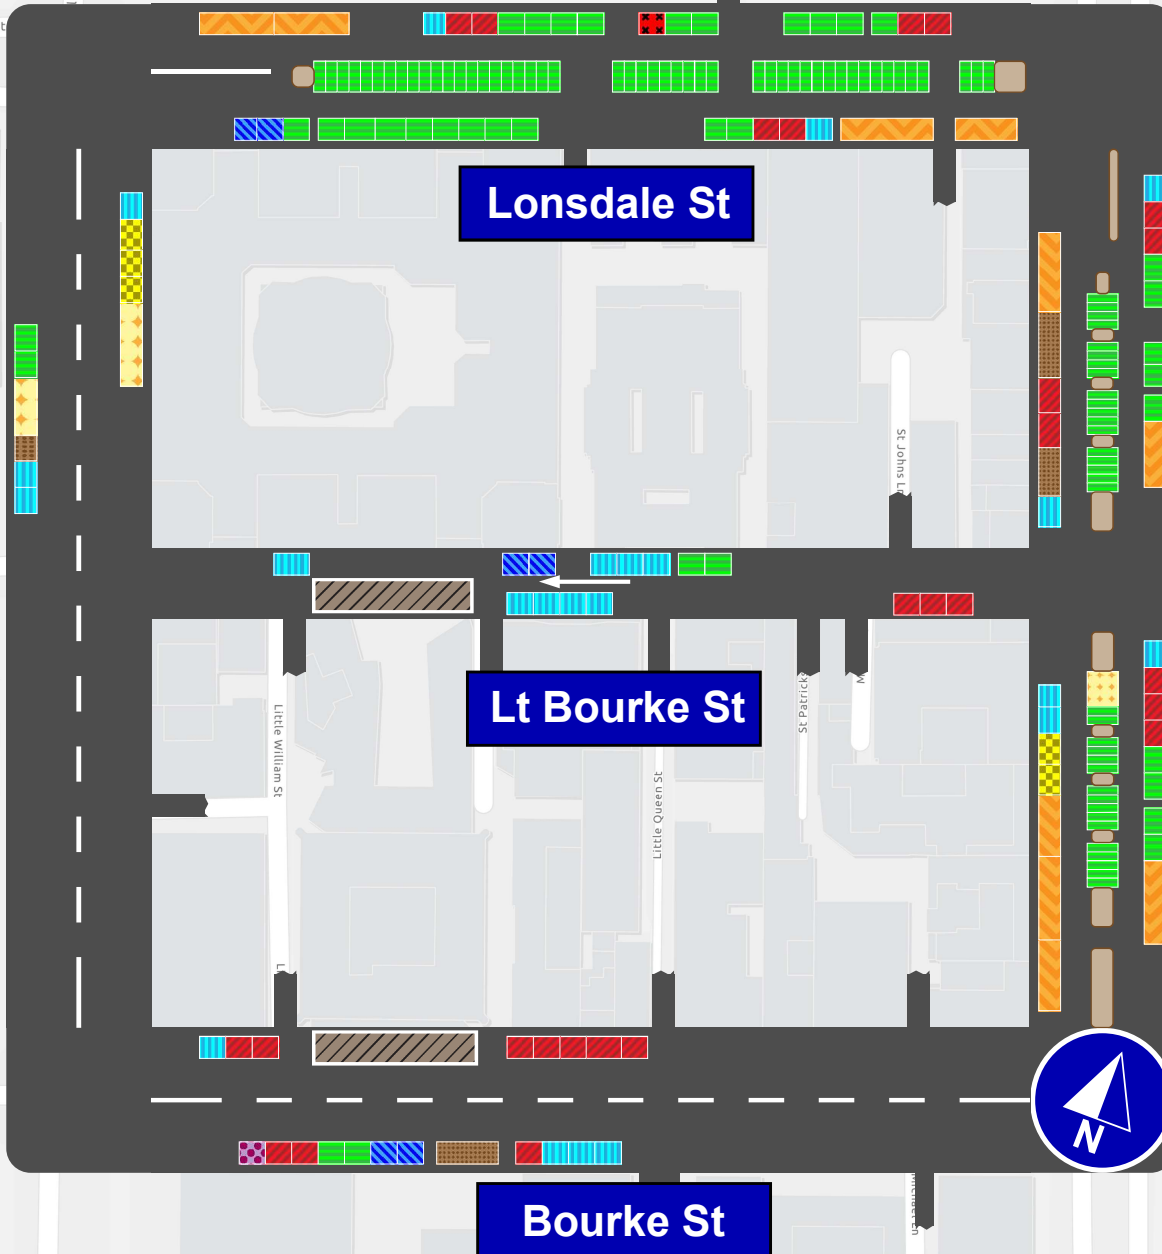

Section four, block – Lonsdale Street, Queen Street, Bourke Street, William Street

LEGEND

-  Pick Up/ Drop Off
-  Metered Bay
-  Loading Zone
-  Accessible Bay
-  Motorcycle Bay
-  PTV Bus Zone
-  Car Share Bay
-  Taxi Bay
-  Non-Vehicle Occupation
-  Authorised Vehicle Parking
-  Construction Zone