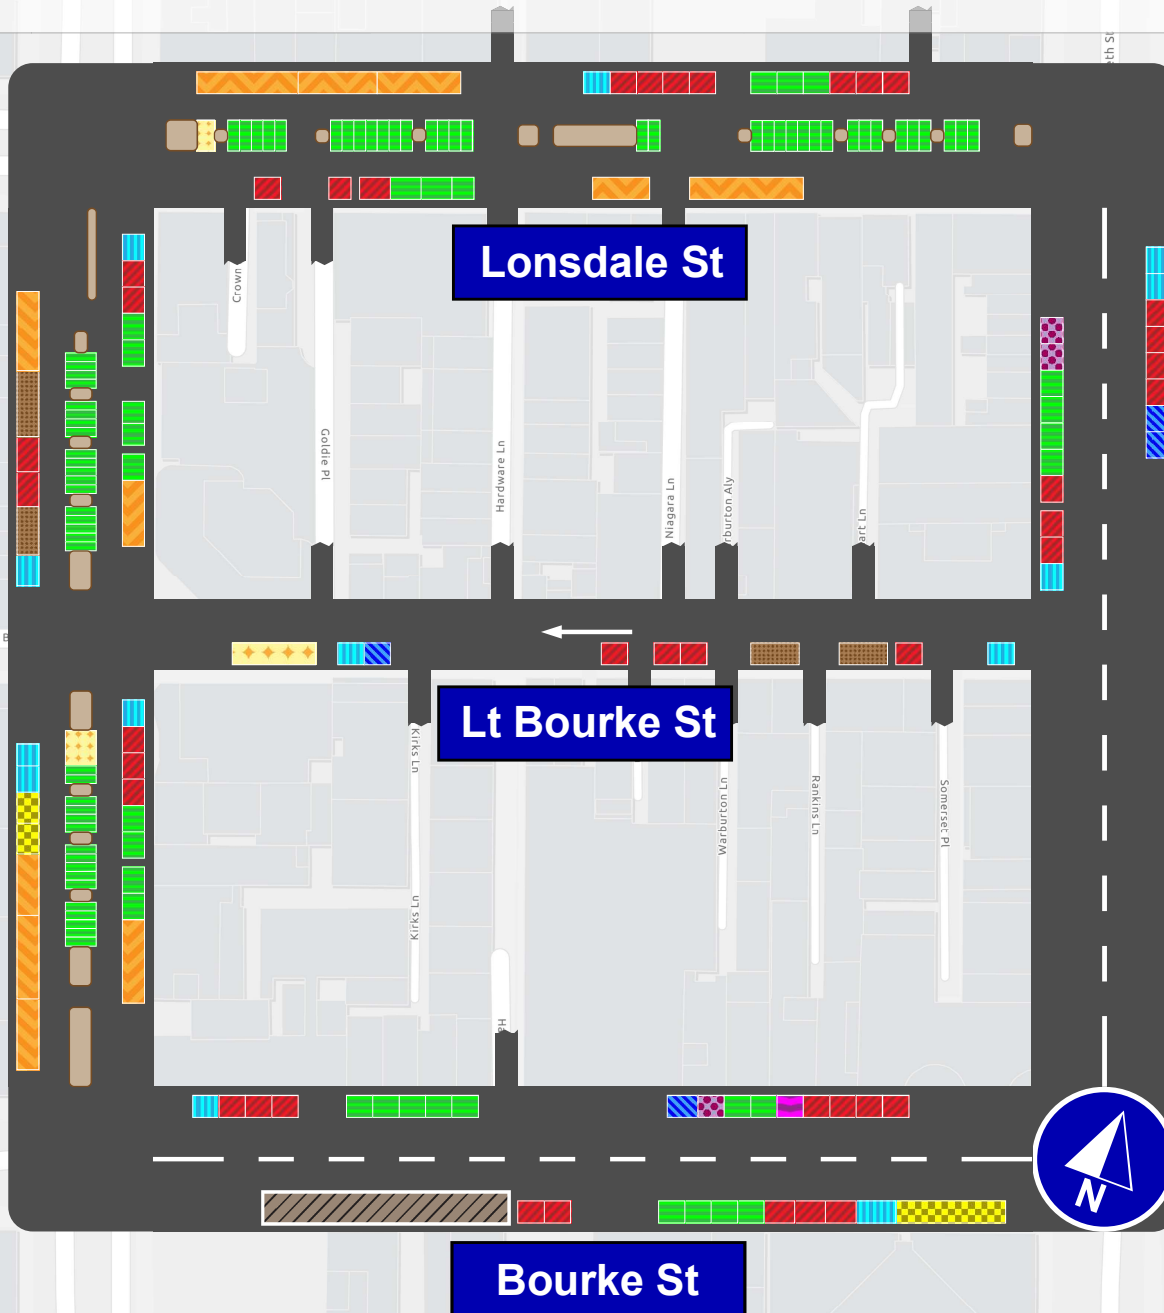

Section four, block – Lonsdale Street, Elizabeth Street, Bourke Street, Queen Street

LEGEND

-  Pick Up/ Drop Off
-  Metered Bay
-  Loading Zone
-  Accessible Bay
-  Motorcycle Bay
-  PTV Bus Zone
-  Car Share Bay
-  Taxi Bay
-  Postal Vehicle Bay
-  Non-Vehicle Occupation
-  Construction Zone