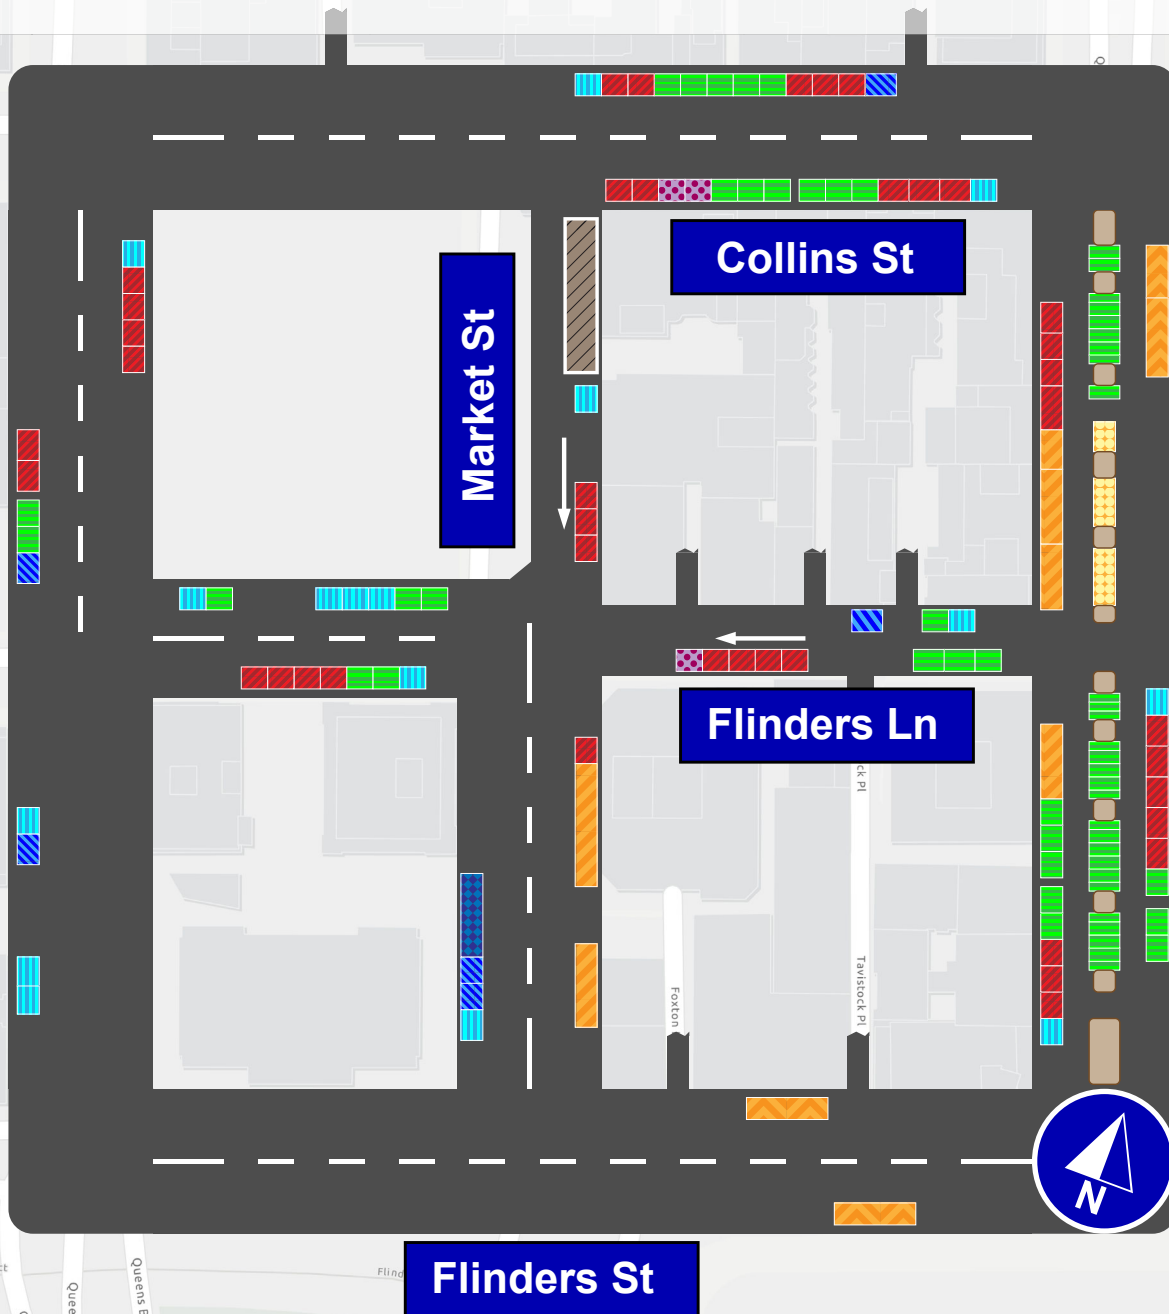

Section three, block – Collins Street, Queen Street, Flinders Street, William Street

LEGEND

-  Pick Up/ Drop Off
-  Metered Bay
-  Loading Zone
-  Accessible Bay
-  Motorcycle Bay
-  PTV Bus Zone
-  Tourist Coach Bay
-  Car Share Bay
-  Construction Zone